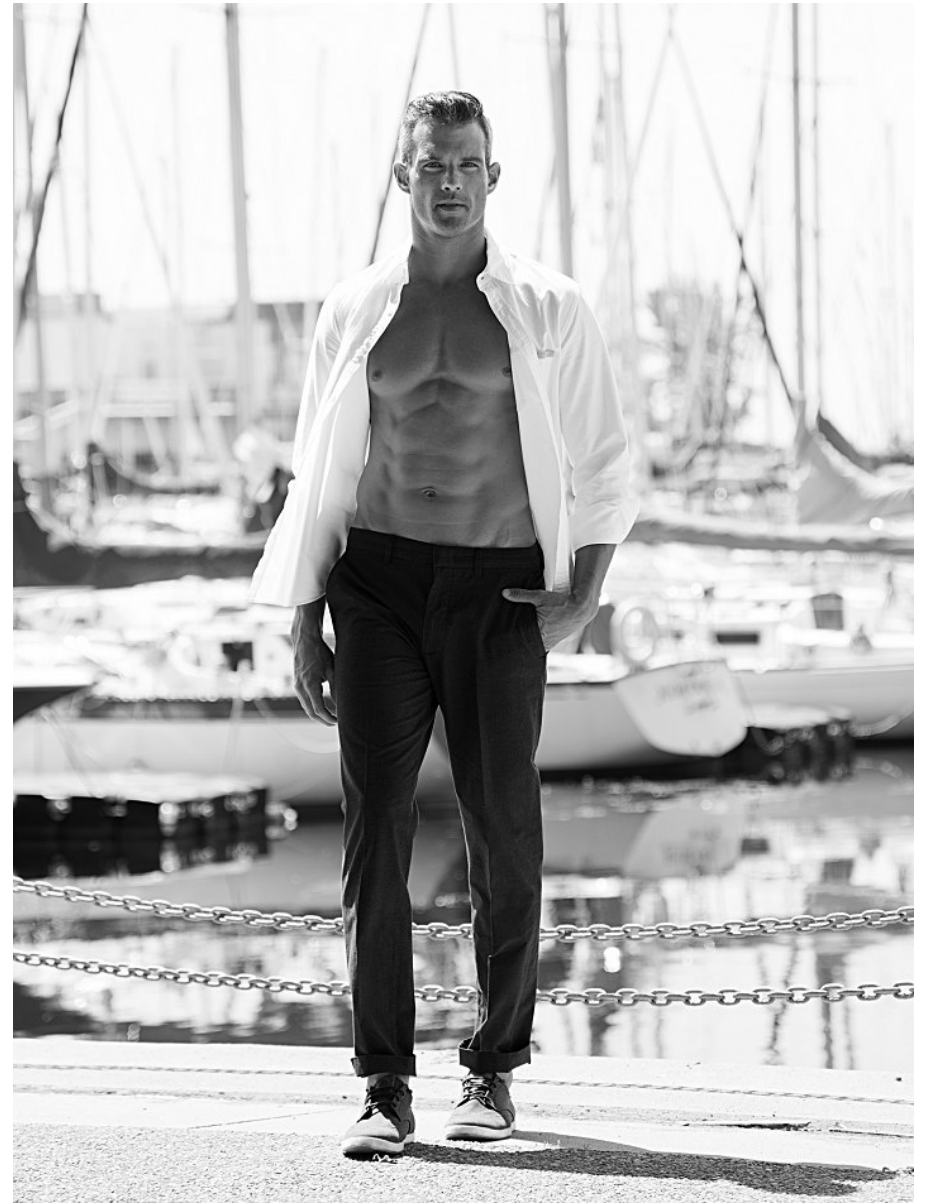

## **GRAHAM O'HAGAN**

Height 6'2" / 188cm

Chest 40.5" / 103cm Waist 31" / 79cm Inseam 34" / 86cm Suit 40" / 101cm / 50 Shoes 11

US / 45.5 EU / 10.5 UK

Hair Grey - Black Eyes Blue

**anm**  
MANAGEMENT

1159 Dundas St. E, #148 Toronto, ON M4M 3N9