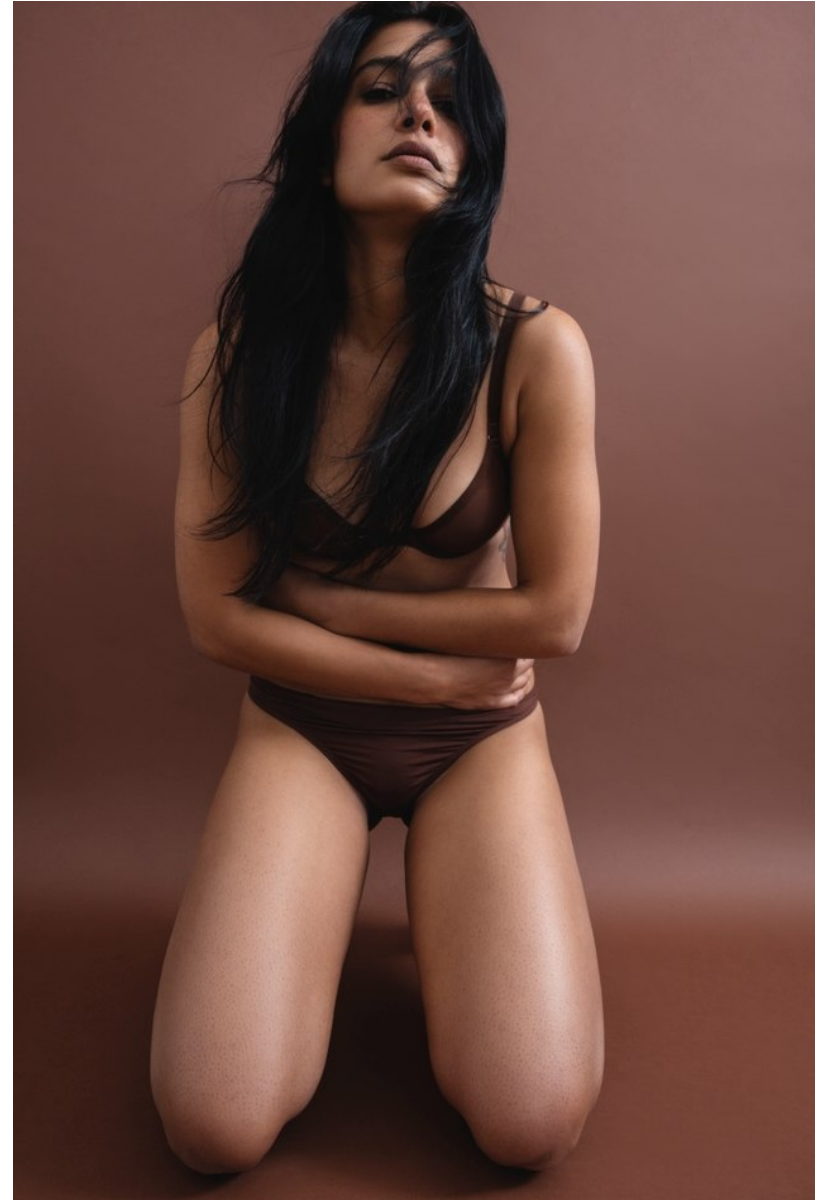

anm
MANAGEMENT

1159 Dundas St. E, #148 Toronto, ON M4M 3N9

Email: info@anm-mgmt.com Tel: 1.416.792.0357

www.anm-mgmt.com