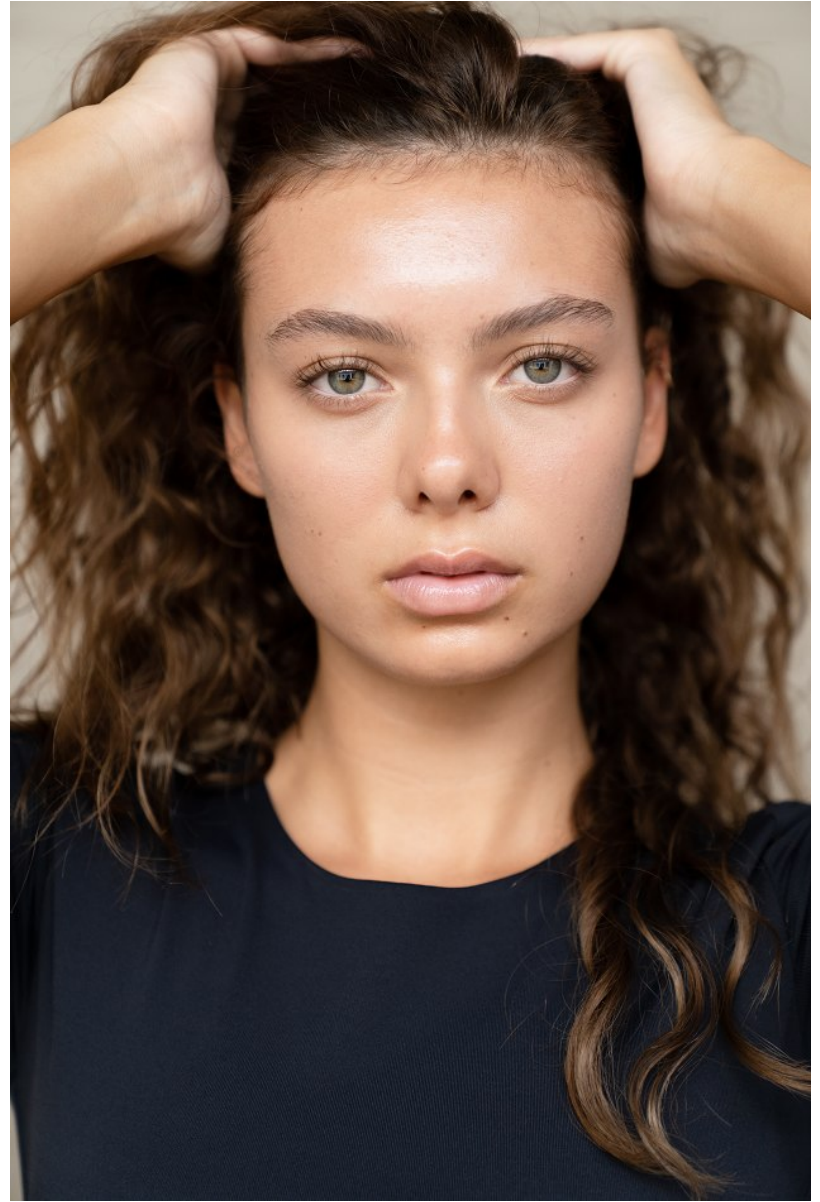

ALINA SOLANO

Height 5'7" / 170cm

*Bust 32" / 81cm Waist 24" / 61cm Hips 35.5" / 90cm Dress 0 US / 30 EU / 2 UK Shoes 8.5
US / 39.5 EU / 6 UK*

Hair Brown Eyes Blue / Green

anm
MANAGEMENT

1159 Dundas St. E, #148 Toronto, ON M4M 3N9
Email: info@anm-mgmt.com Tel: 1.416.792.0357
www.anm-mgmt.com