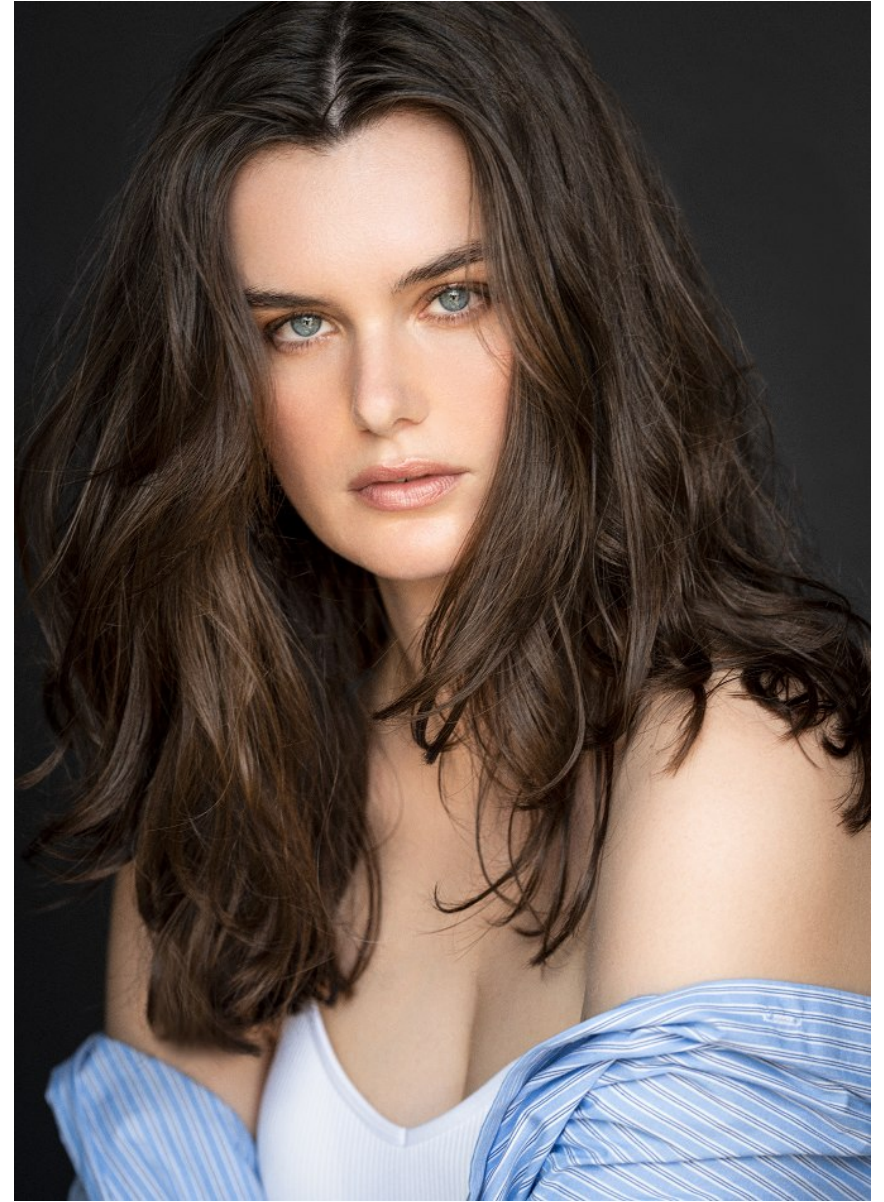

KAYLIN ROGERS

Height 5'10.5" / 179cm

Bust 33.5" / 85cm Cup A Waist 26" / 66cm Hips 36" / 91cm Dress 2 US / 32 EU / 4

UK Shoes 8 US / 39 EU / 6 UK

Hair Brown Eyes Blue

anm
MANAGEMENT

1159 Dundas St. E, #148 Toronto, ON M4M 3N9