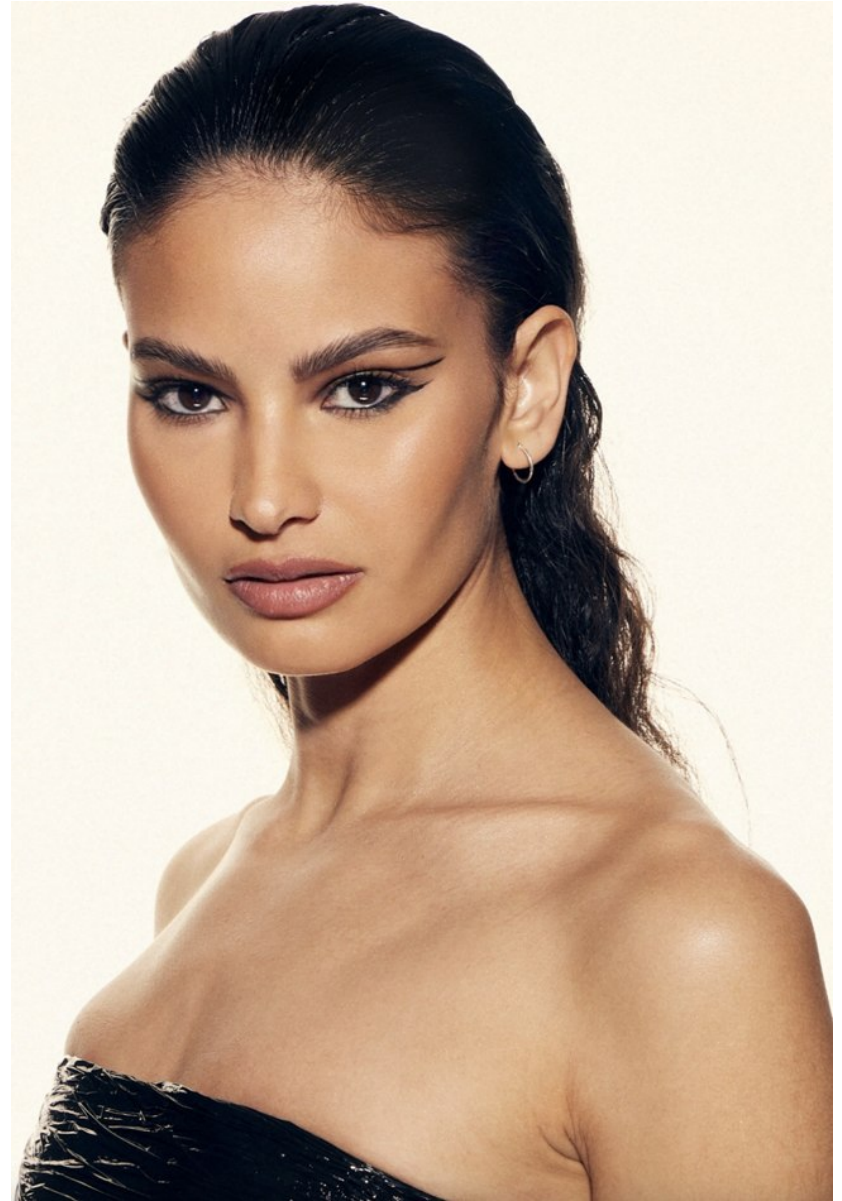

anm
MANAGEMENT

1159 Dundas St. E, #148 Toronto, ON M4M 3N9
Email: info@anm-mgmt.com Tel: 1.416.792.0357
www.anm-mgmt.com