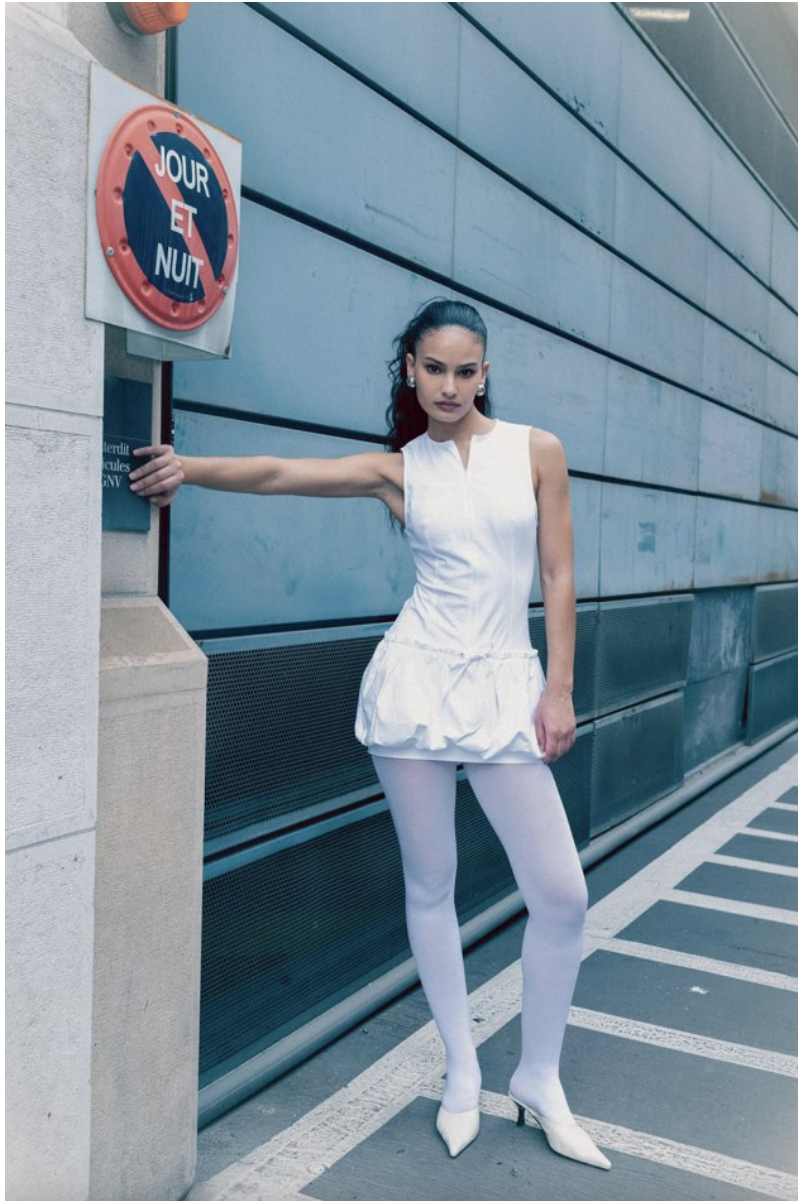

RAYANA BENAMMAR

Height 5'8.5" / 174cm

Bust 32" / 81cm Cup B Waist 23" / 58cm Hips 34" / 86cm Dress 0 - 2 US / 30 - 32 EU / 2 - 4

UK Shoes 8 US / 39 EU / 6 UK

Hair Black Eyes Brown