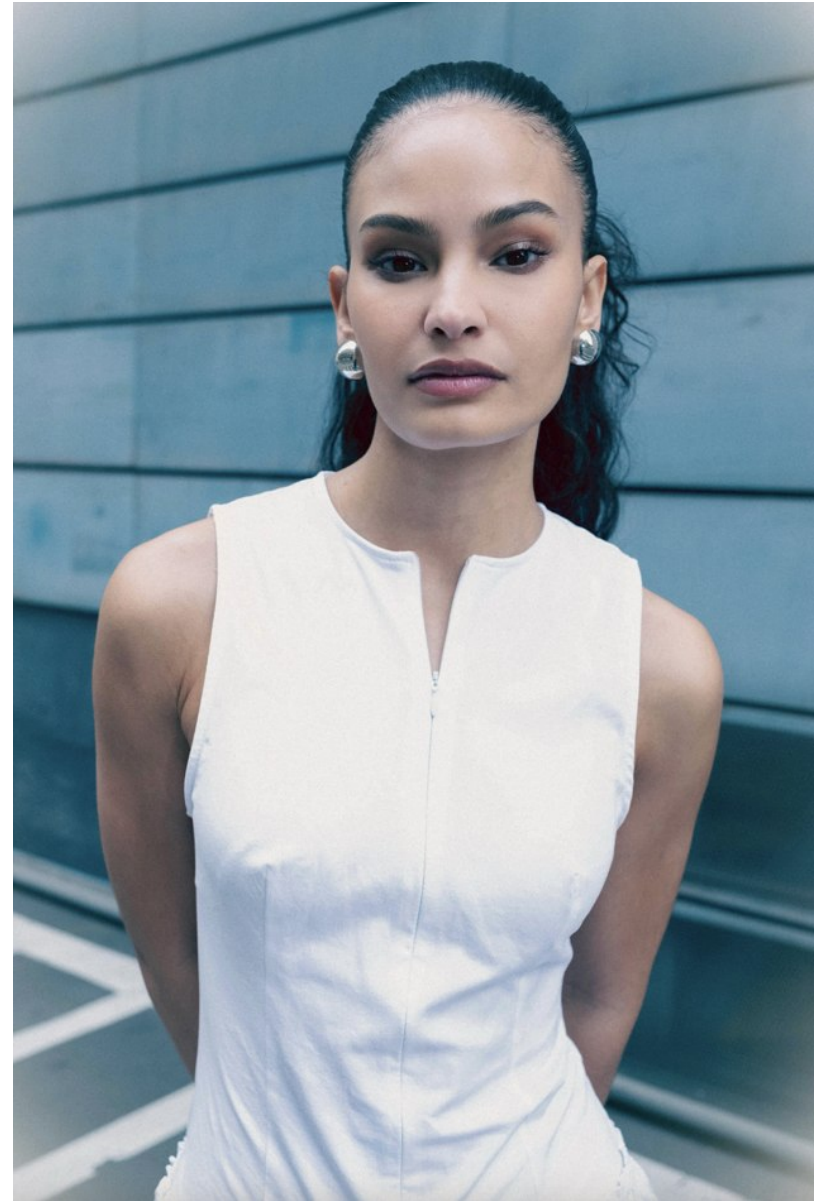

anm
MANAGEMENT

1159 Dundas St. E, #148 Toronto, ON M4M 3N9

Email: info@anm-mgmt.com Tel: 1.416.792.0357

www.anm-mgmt.com