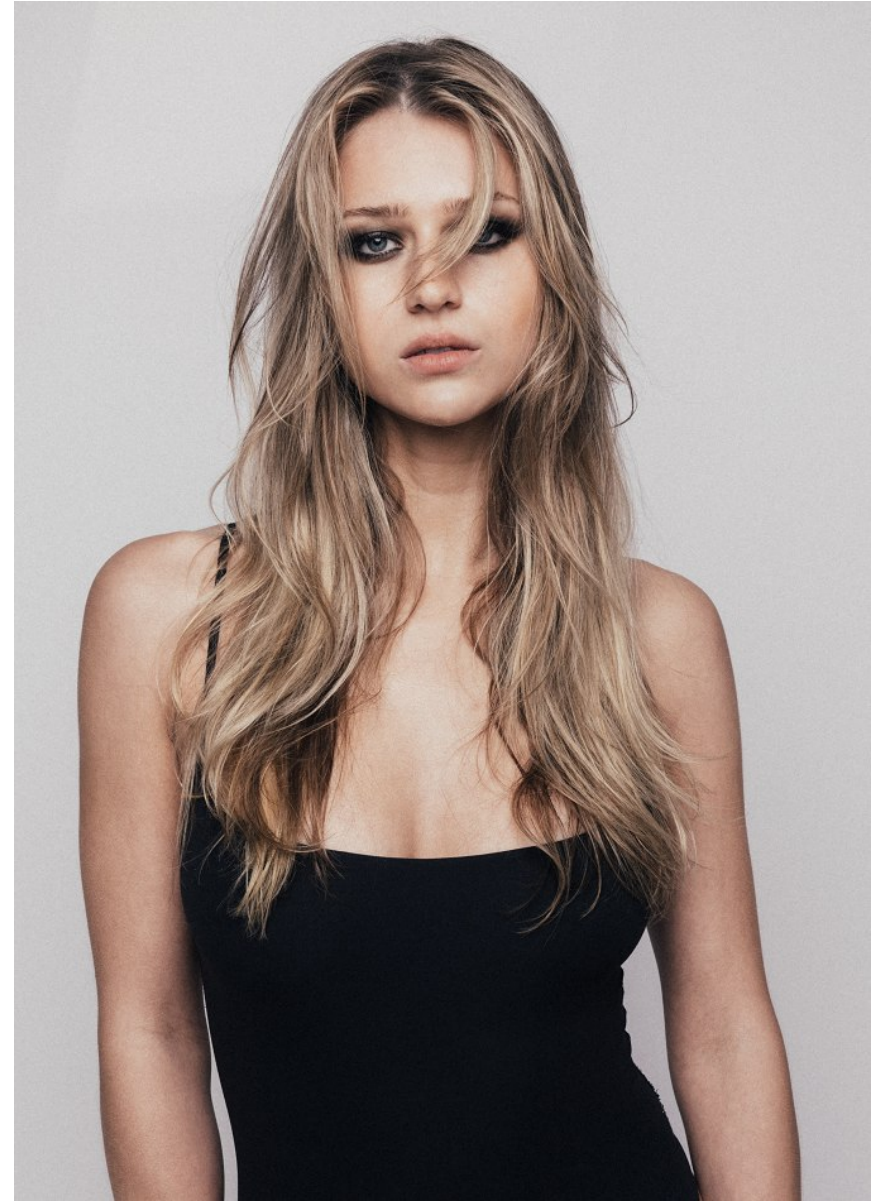

SOFIE HALL

Height 5'9" / 175cm

Bust 32" / 81cm Cup DD Waist 26" / 66cm Hips 36.5" / 93cm Dress 2 - 4 US / 32 - 34 EU / 4 - 6 UK Shoes 9 US / 40 EU / 6.5 UK

Hair Blonde Eyes Blue

anm
MANAGEMENT

1159 Dundas St. E, #148 Toronto, ON M4M 3N9
Email: info@anm-mgmt.com Tel: 1.416.792.0357
www.anm-mgmt.com