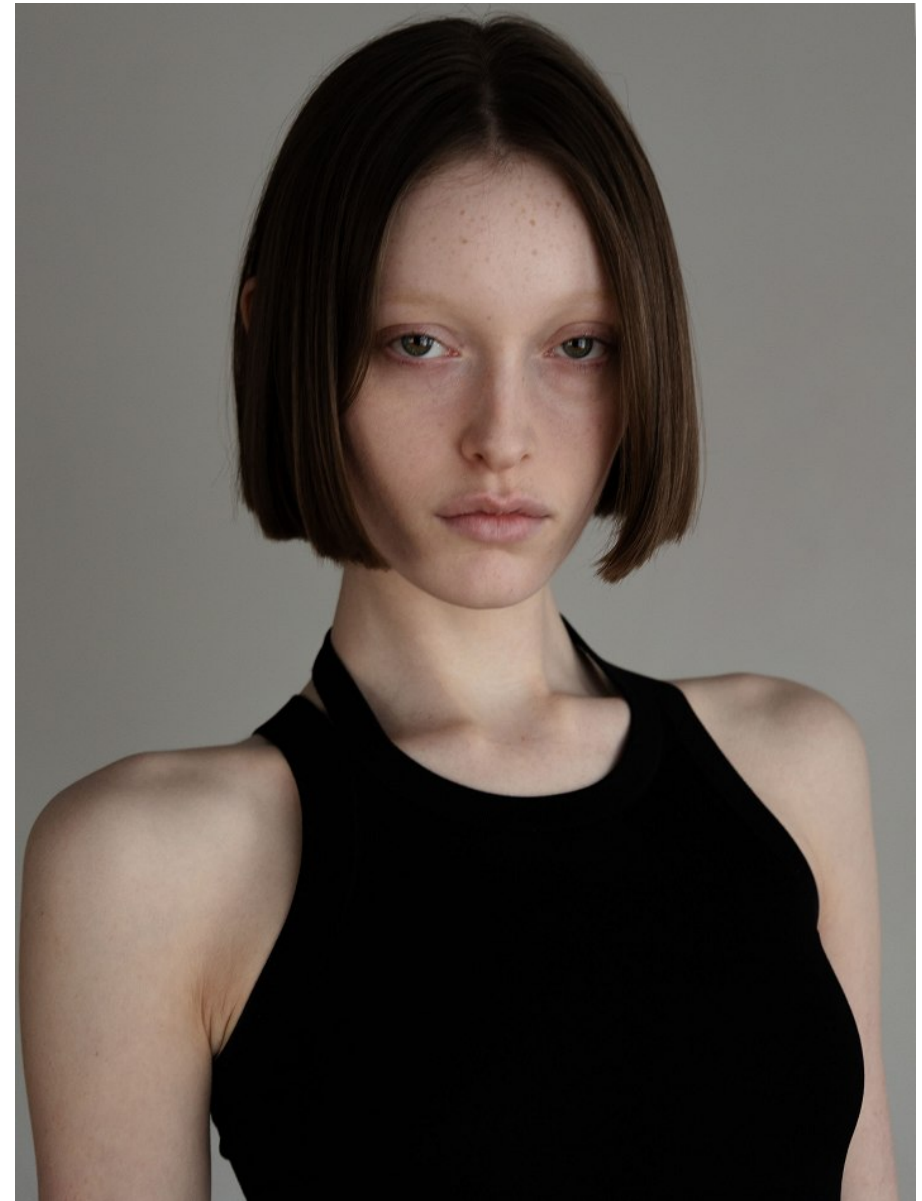

anm
MANAGEMENT

1159 Dundas St. E, #148 Toronto, ON M4M 3N9
Email: info@anm-mgmt.com Tel: 1.416.792.0357
www.anm-mgmt.com