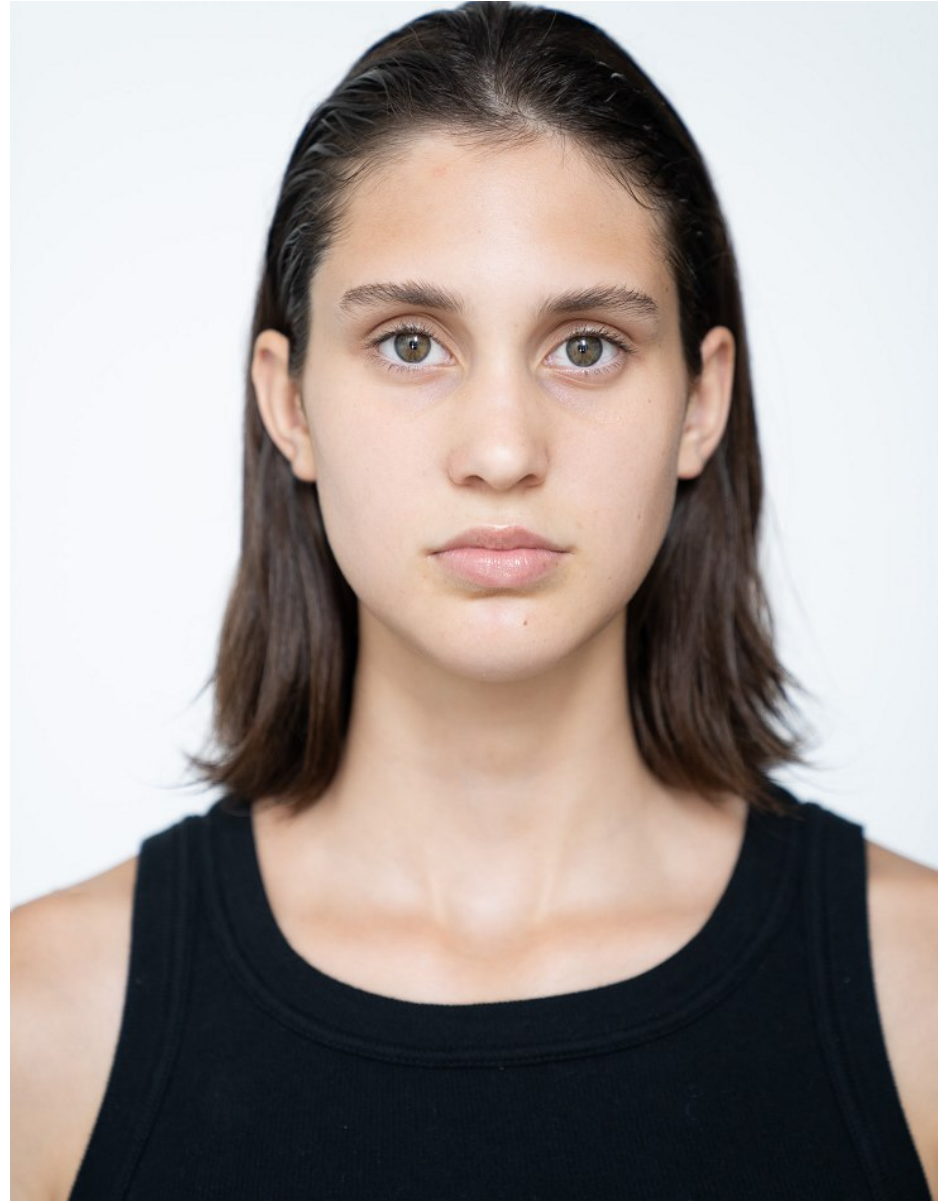

## **HEIDI MANG**

*Height 5'10" / 178cm*

*Bust 32" / 81cm Waist 25.5" / 65cm Hips 36" / 92cm Dress 2 - 4 US / 32 - 34 EU / 4 - 6*

*UK Shoes 9.5 US / 40.5 EU / 7 UK*

*Hair Brown Eyes Hazel*

**anm**  
MANAGEMENT