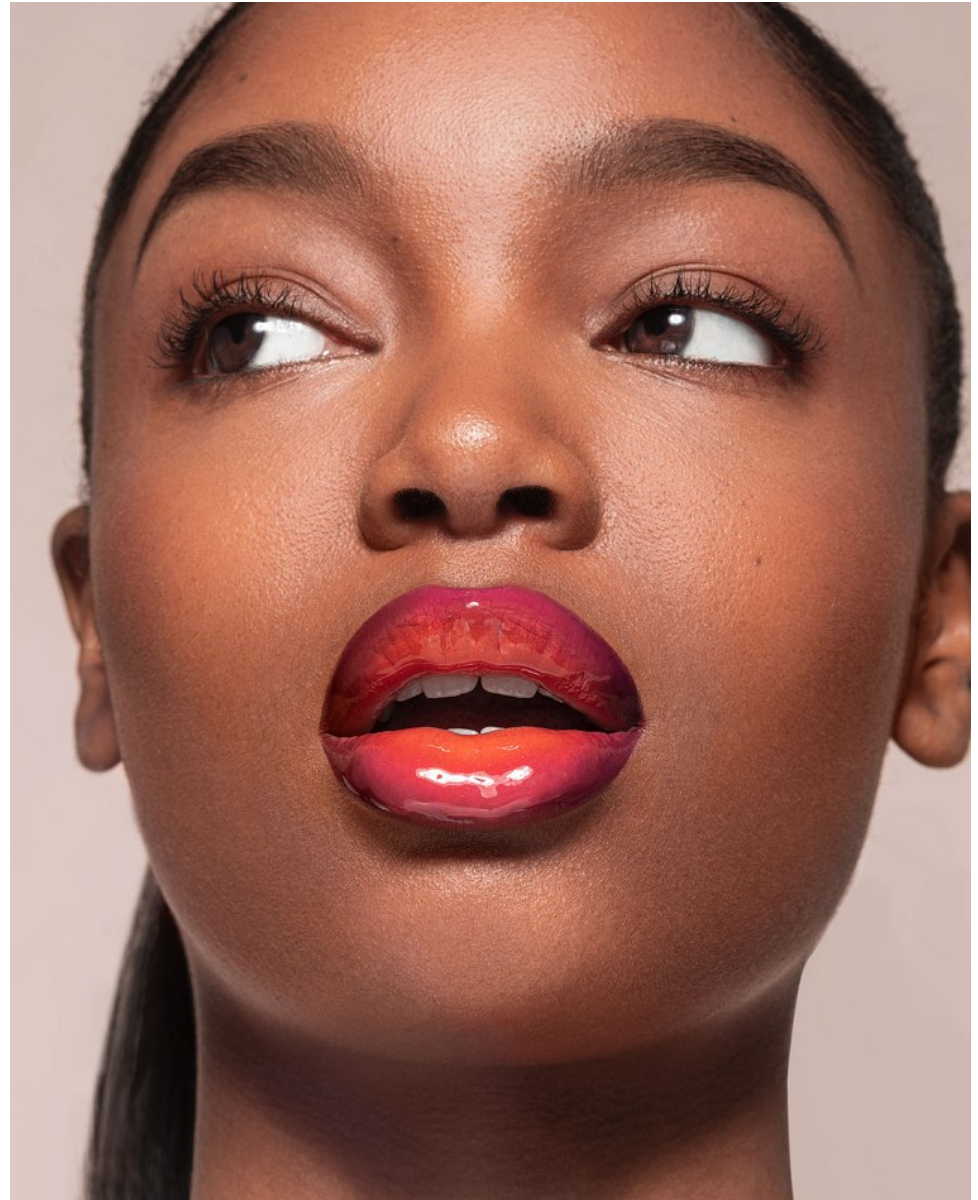

anm
MANAGEMENT

1159 Dundas St. E, #148 Toronto, ON M4M 3N9
Email: info@anm-mgmt.com Tel: 1.416.792.0357
www.anm-mgmt.com