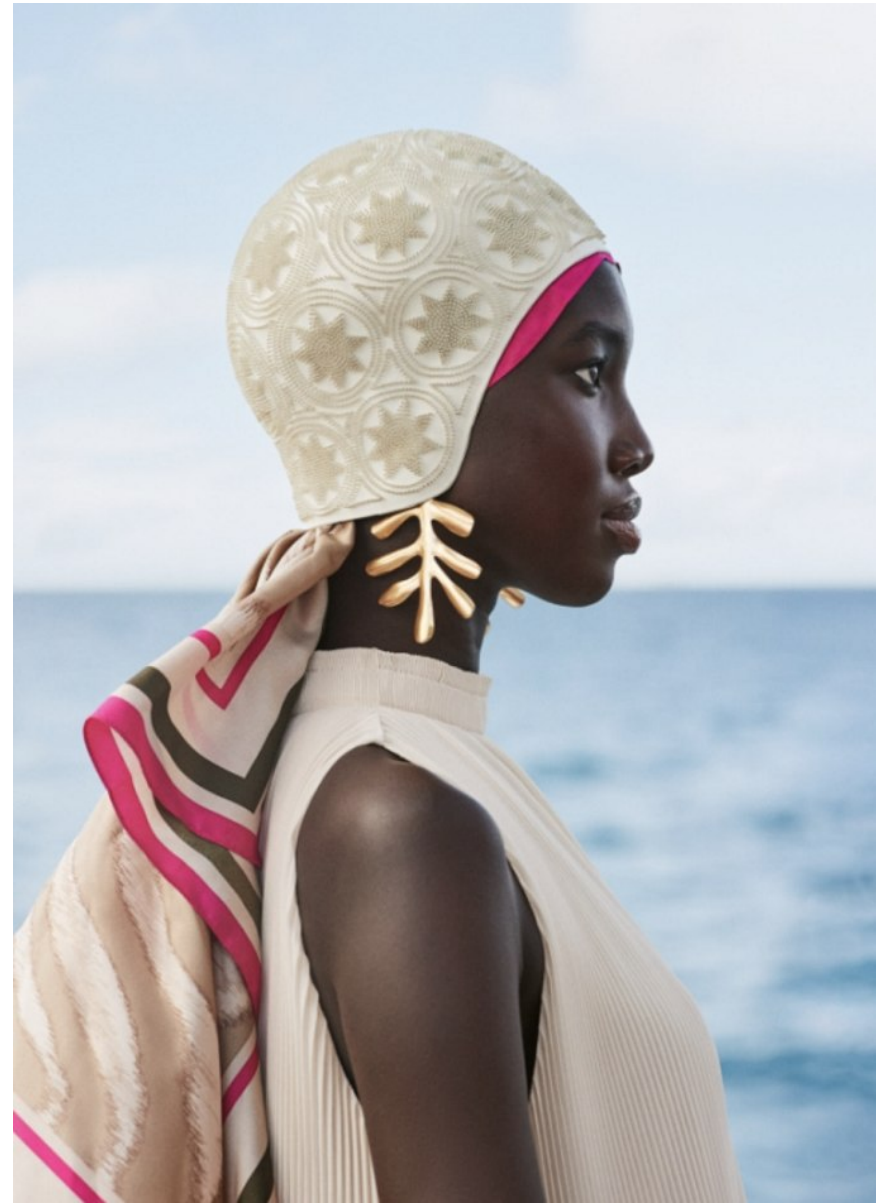

anm
MANAGEMENT

1159 Dundas St. E, #148 Toronto, ON M4M 3N9
Email: info@anm-mgmt.com Tel: 1.416.792.0357

www.anm-mgmt.com