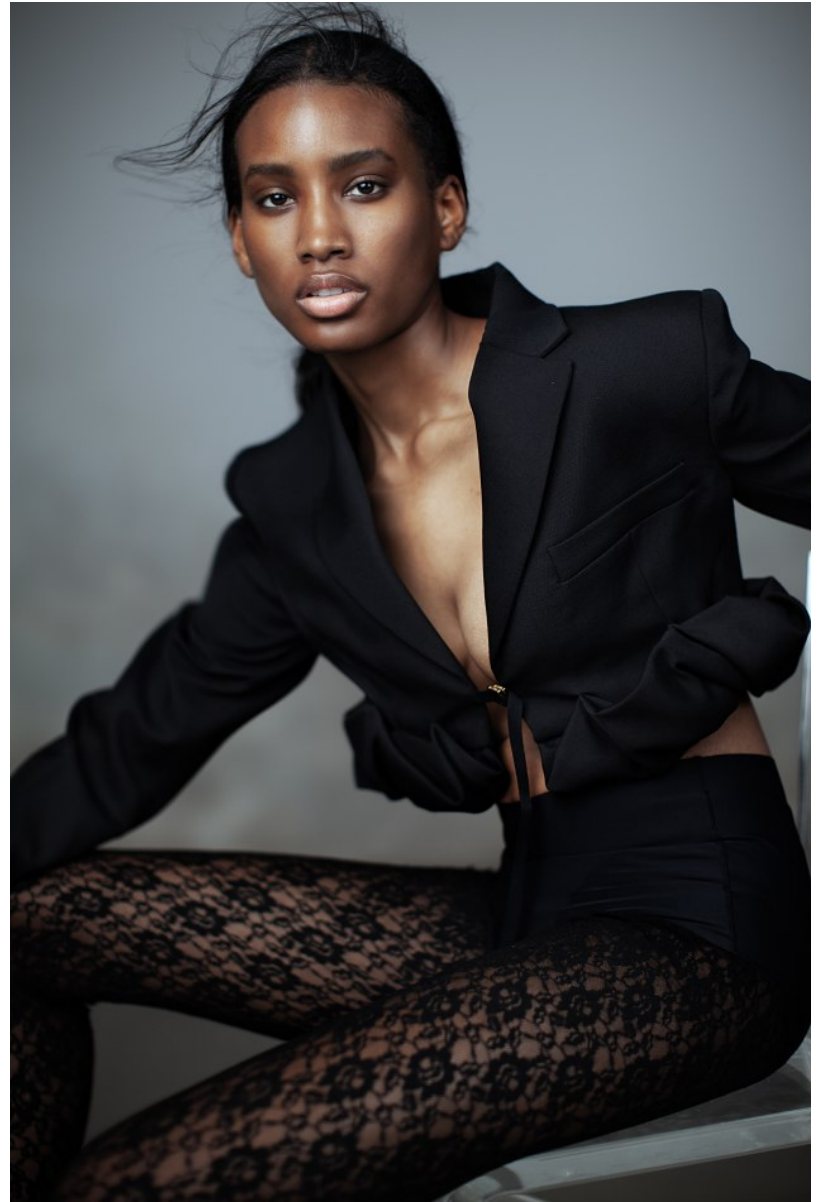

anm
MANAGEMENT

1159 Dundas St. E, #148 Toronto, ON M4M 3N9

Email: info@anm-mgmt.com Tel: 1.416.792.0357

www.anm-mgmt.com