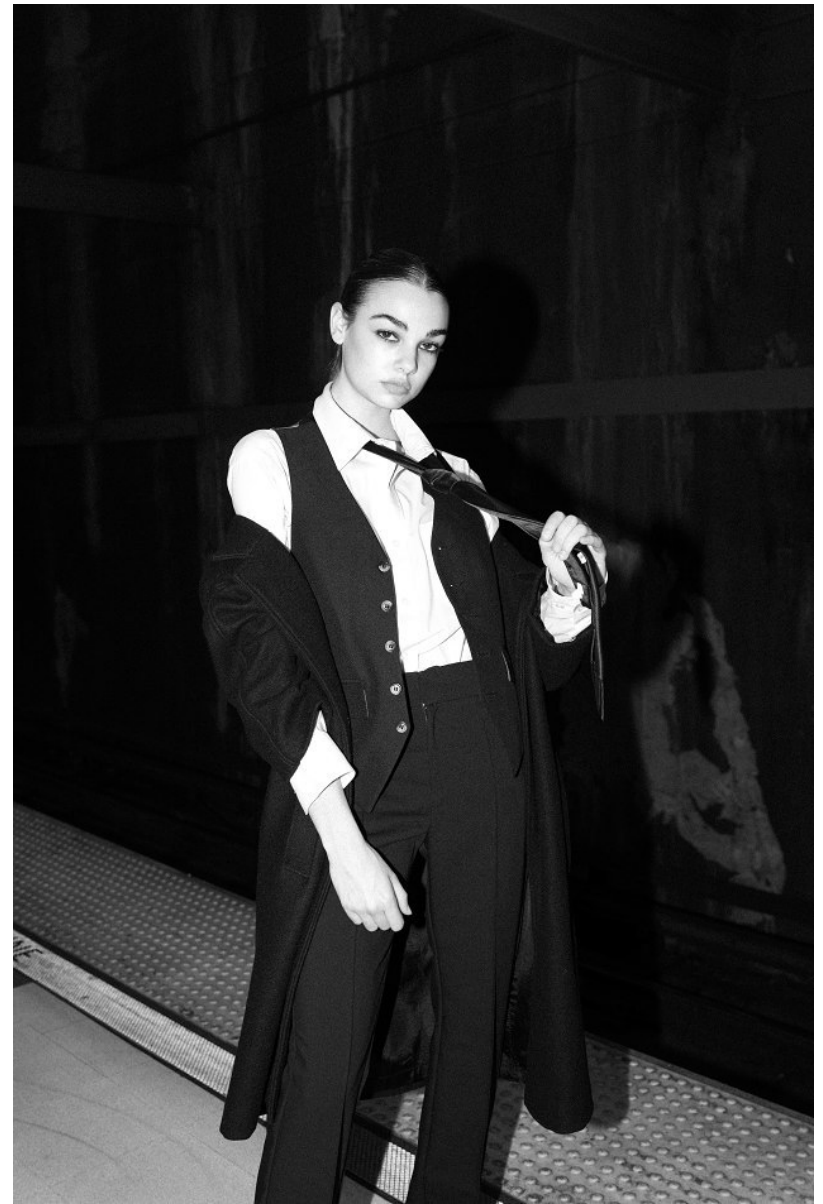

anm
MANAGEMENT

1159 Dundas St. E, #148 Toronto, ON M4M 3N9
Email: info@anm-mgmt.com Tel: 1.416.792.0357
www.anm-mgmt.com