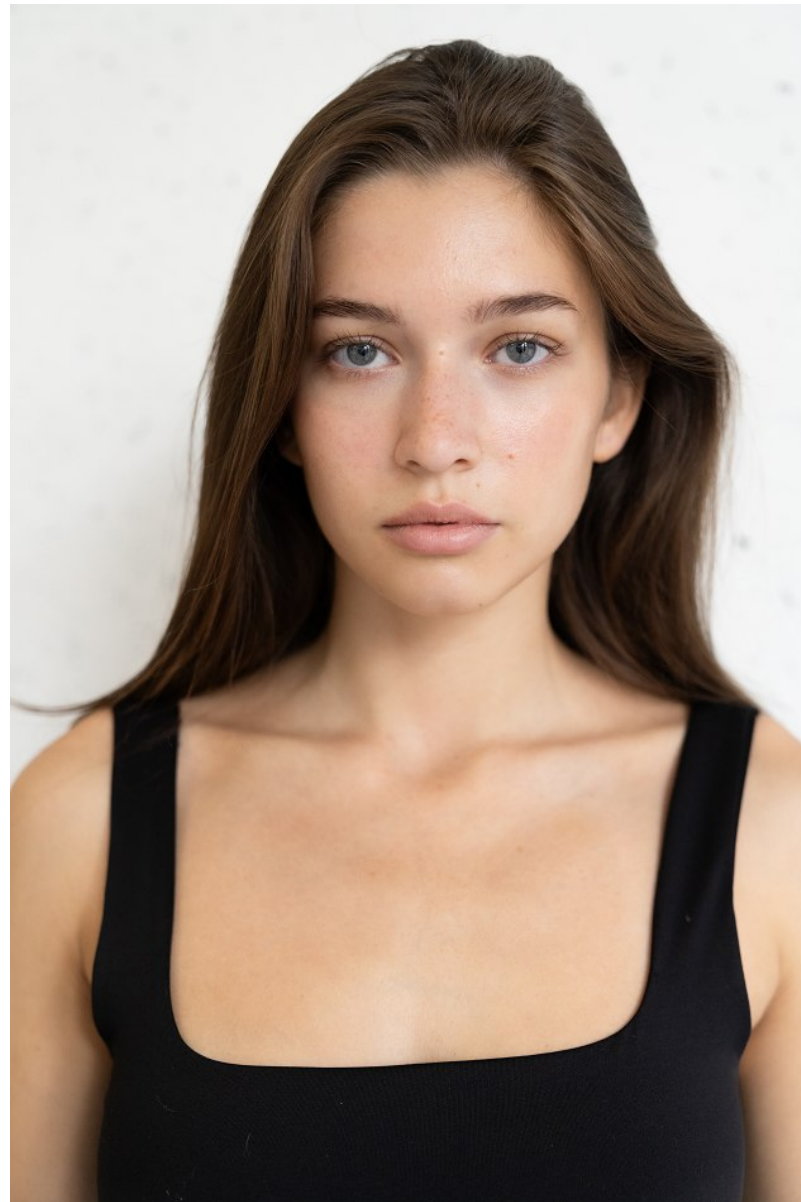

SOFIYA IVANYUK

Height 5'9" / 175cm

Bust 32" / 81cm Waist 24" / 61cm Hips 35" / 89cm Shoes 6 US / 37 EU / 4 UK

Hair Brown Eyes Blue / Grey

anm
MANAGEMENT

1159 Dundas St. E, #148 Toronto, ON M4M 3N9

Email: info@anm-mgmt.com Tel: 1.416.792.0357

www.anm-mgmt.com

SOFIYA IVANYUK

Height 5'9" / 175cm

Bust 32" / 81cm Waist 24" / 61cm Hips 35" / 89cm Shoes 6 US / 37 EU / 4 UK

Hair Brown Eyes Blue / Grey

anm
MANAGEMENT

1159 Dundas St. E, #148 Toronto, ON M4M 3N9

Email: info@anm-mgmt.com Tel: 1.416.792.0357

www.anm-mgmt.com

SOFIYA IVANYUK

Height 5'9" / 175cm

Bust 32" / 81cm Waist 24" / 61cm Hips 35" / 89cm Shoes 6 US / 37 EU / 4 UK

Hair Brown Eyes Blue / Grey

anm
MANAGEMENT