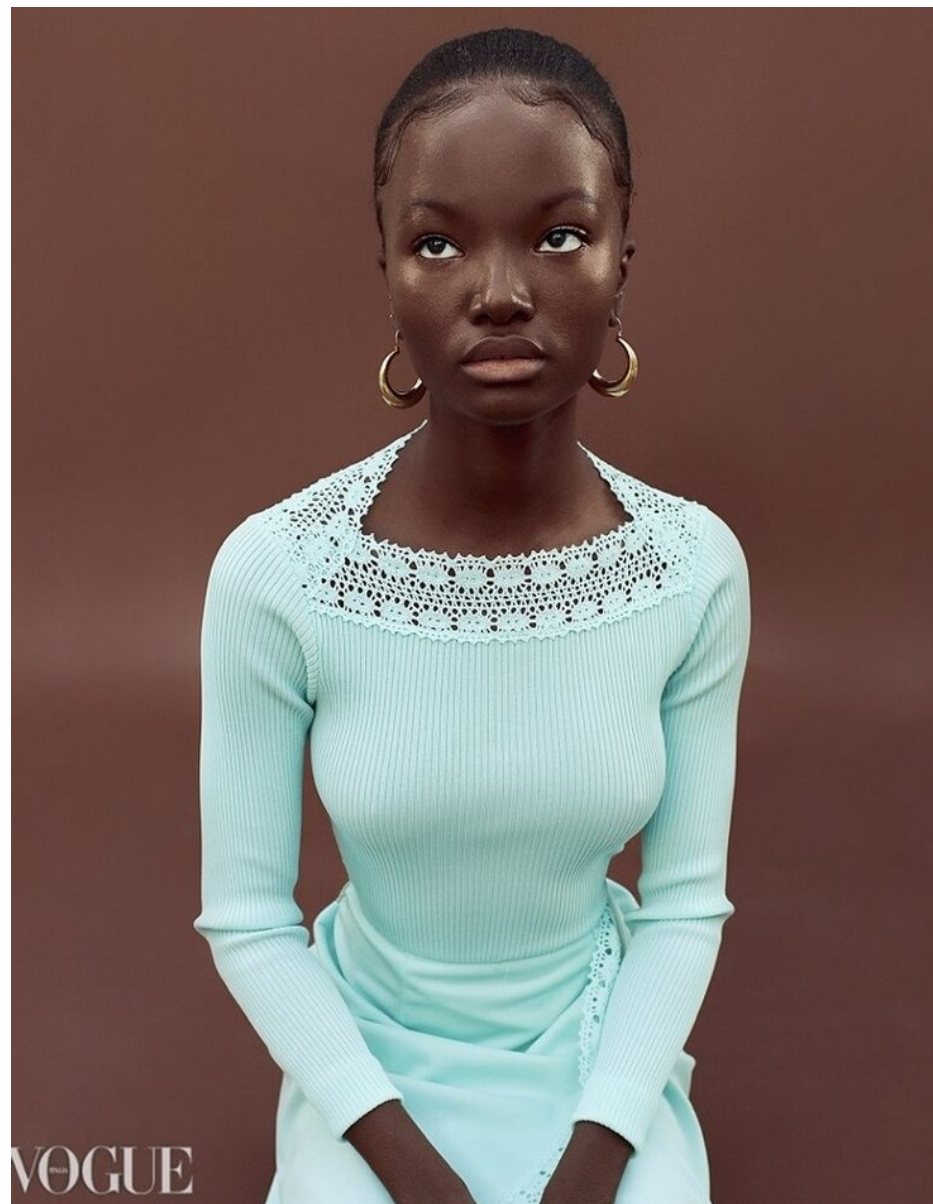

www.anm-mgmt.com

VIVICA DEHI

Height 5'7.5" / 171cm

Bust 31.5" / 80cm Waist 24" / 61cm Hips 34" / 86cm Dress 0 - 2 US / 30 - 32 EU / 2 - 4

UK Shoes 8 US / 39 EU / 6 UK

Hair Black Eyes Dark Brown

anm
MANAGEMENT