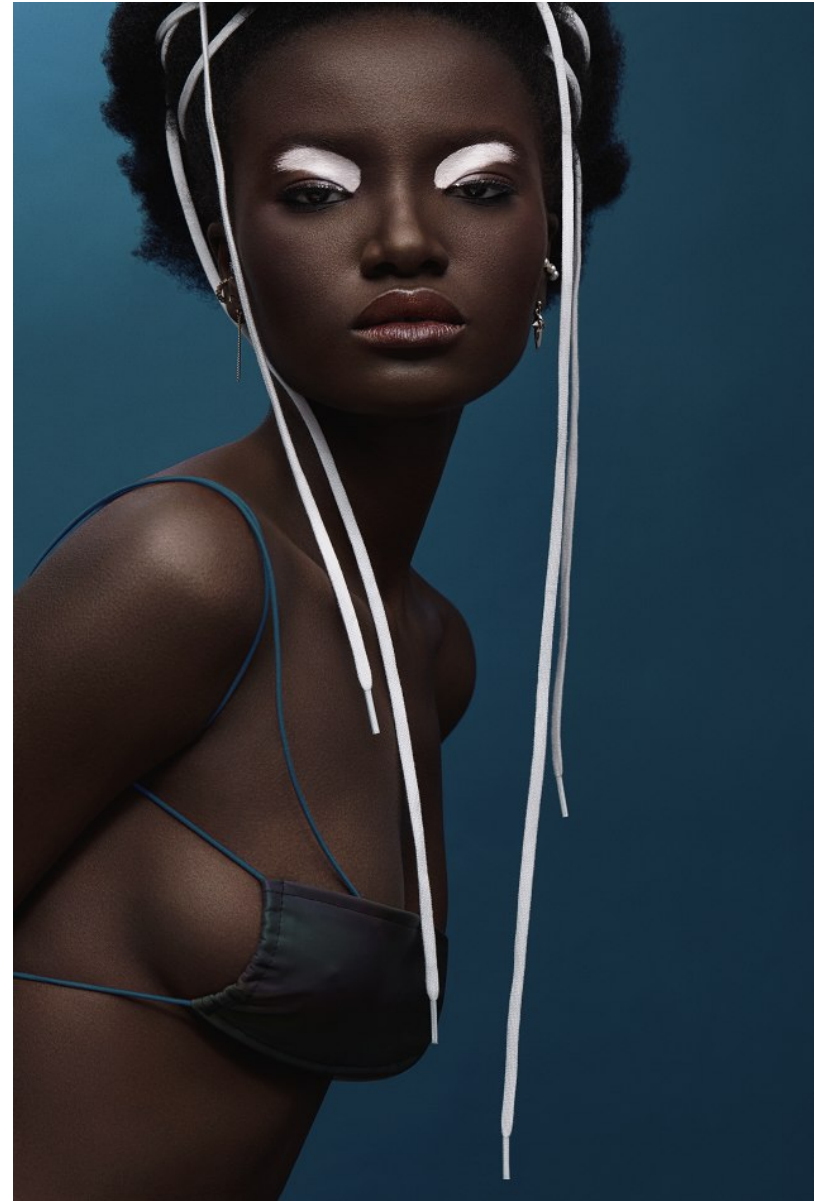

anm
MANAGEMENT

1159 Dundas St. E, #148 Toronto, ON M4M 3N9
Email: info@anm-mgmt.com Tel: 1.416.792.0357
www.anm-mgmt.com