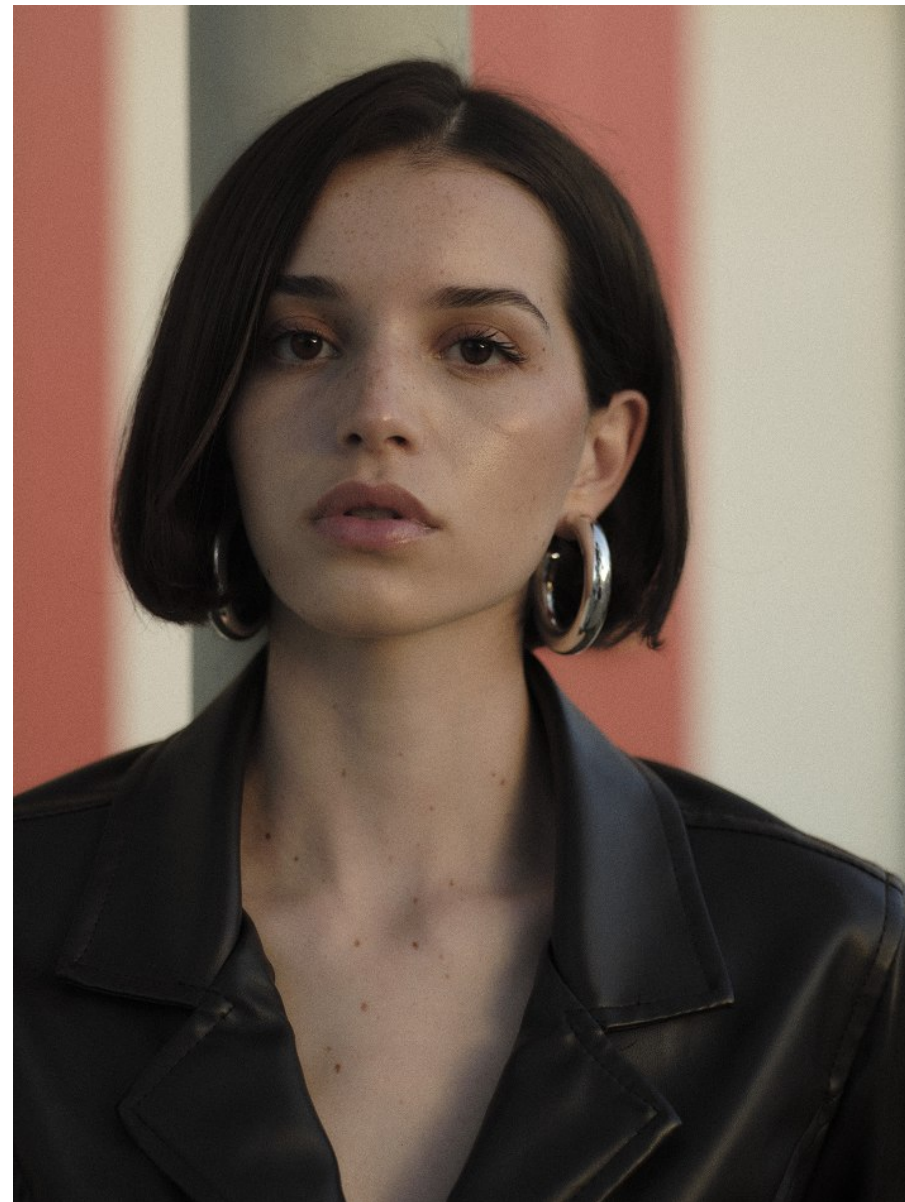

anm
MANAGEMENT

1159 Dundas St. E, #148 Toronto, ON M4M 3N9
Email: info@anm-mgmt.com Tel: 1.416.792.0357
www.anm-mgmt.com