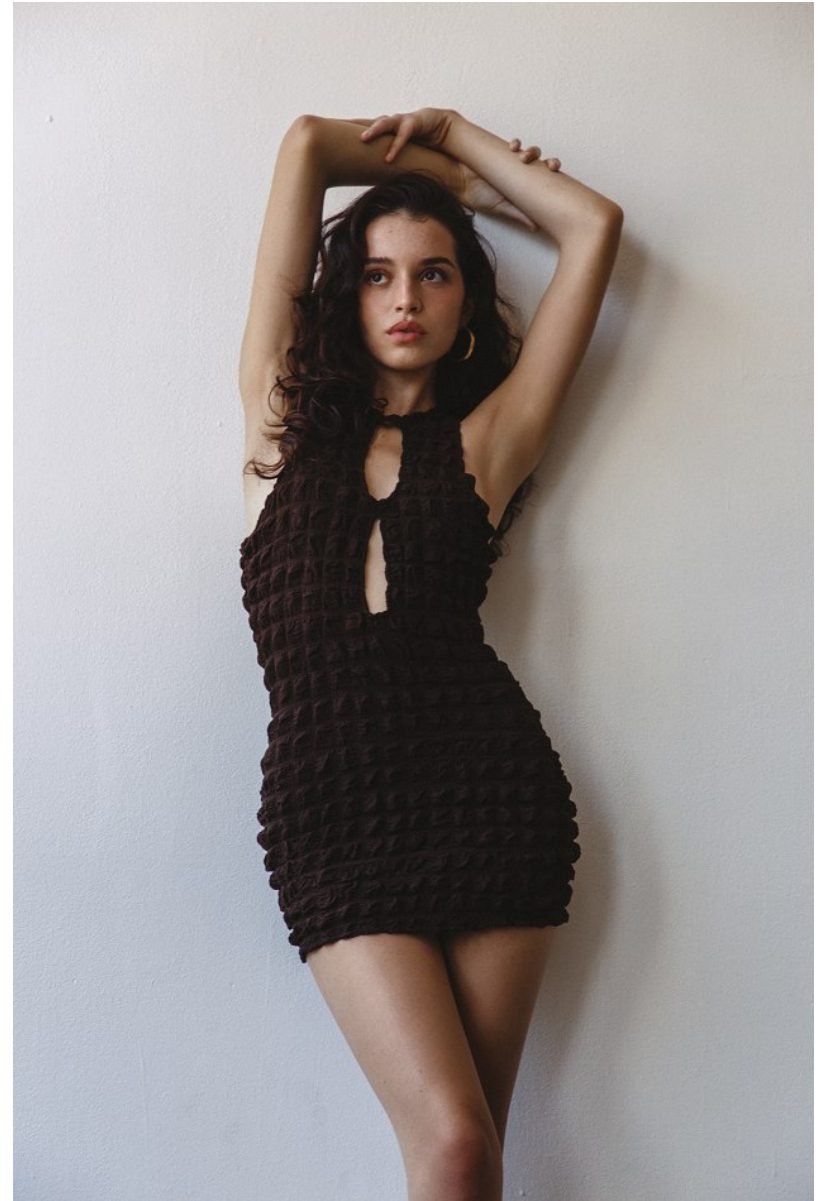

anm
MANAGEMENT

1159 Dundas St. E, #148 Toronto, ON M4M 3N9
Email: info@anm-mgmt.com Tel: 1.416.792.0357
www.anm-mgmt.com