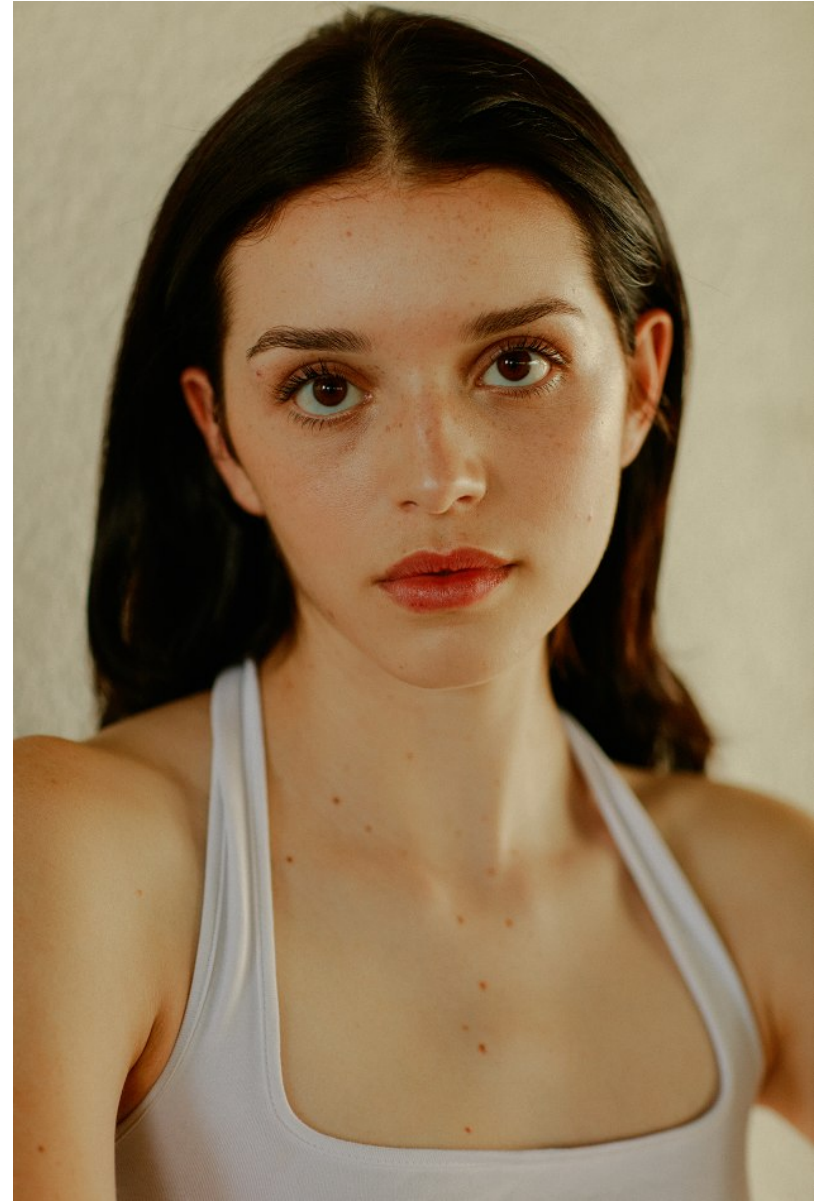

anm
MANAGEMENT

1159 Dundas St. E, #148 Toronto, ON M4M 3N9
Email: info@anm-mgmt.com Tel: 1.416.792.0357
www.anm-mgmt.com