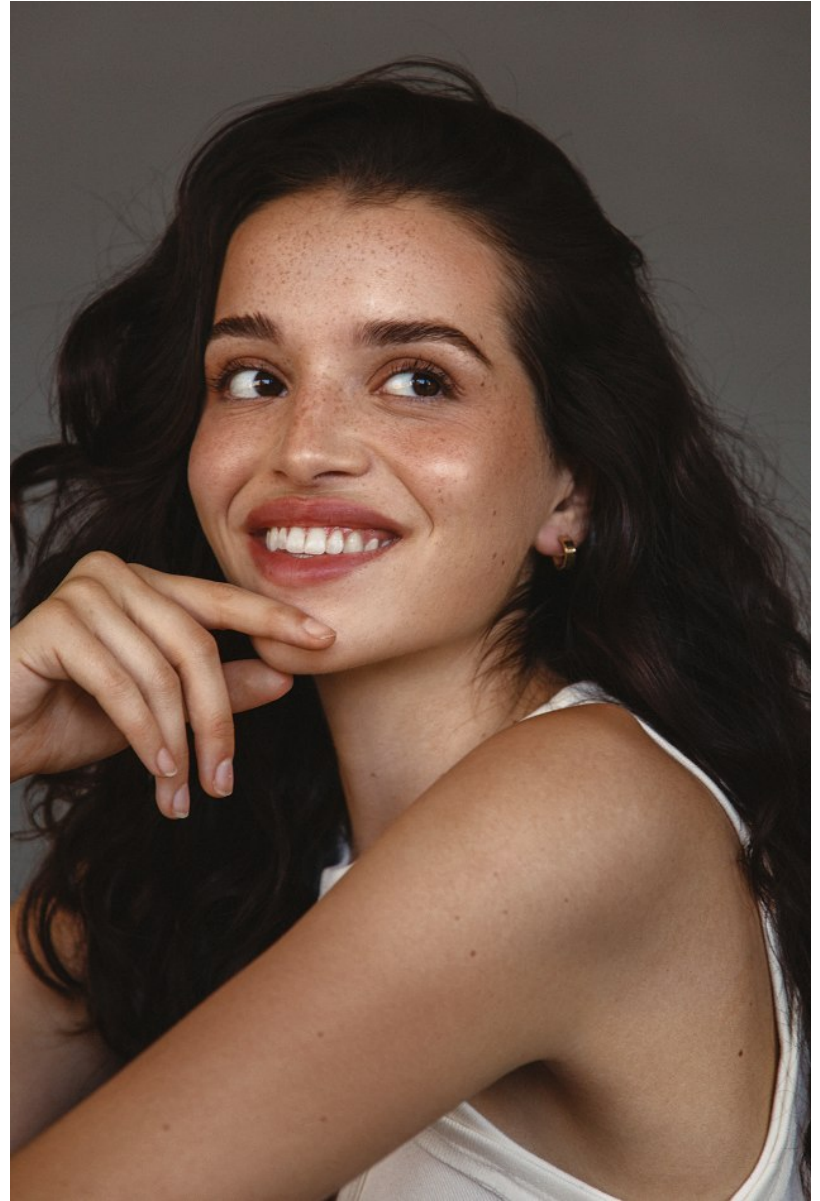

anm
MANAGEMENT

1159 Dundas St. E, #148 Toronto, ON M4M 3N9
Email: info@anm-mgmt.com Tel: 1.416.792.0357
www.anm-mgmt.com