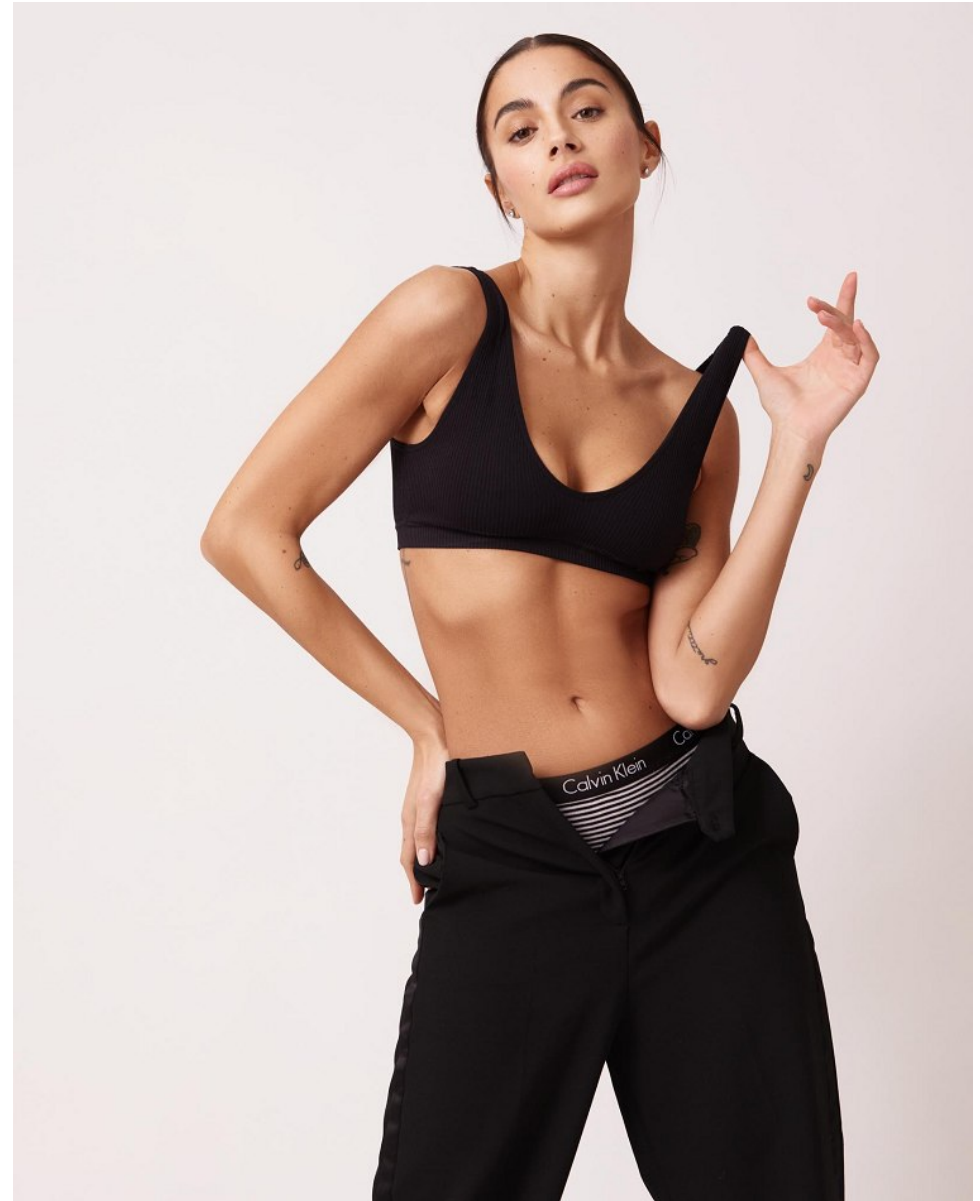

anm
MANAGEMENT

1159 Dundas St. E, #148 Toronto, ON M4M 3N9
Email: info@anm-mgmt.com Tel: 1.416.792.0357

www.anm-mgmt.com