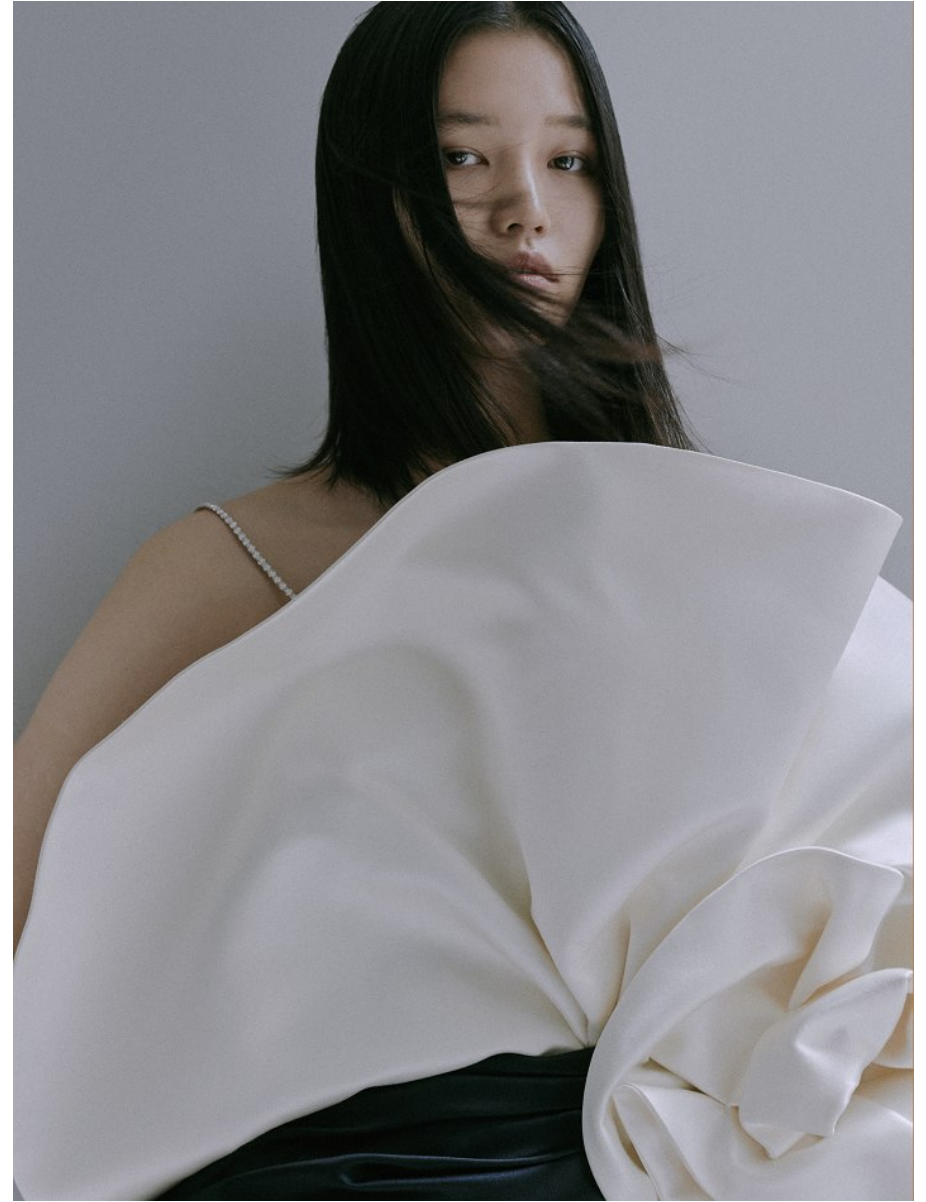

YOSHITO

Height 5'10" / 178cm

Bust 32" / 81cm Cup B Waist 25" / 63cm Hips 36" / 92cm Dress 2 US / 32 EU / 4 UK Shoes 8
US / 39 EU / 6 UK

Hair Black Eyes Brown

anm
MANAGEMENT

1159 Dundas St. E, #148 Toronto, ON M4M 3N9
Email: info@anm-mgmt.com Tel: 1.416.792.0357
www.anm-mgmt.com