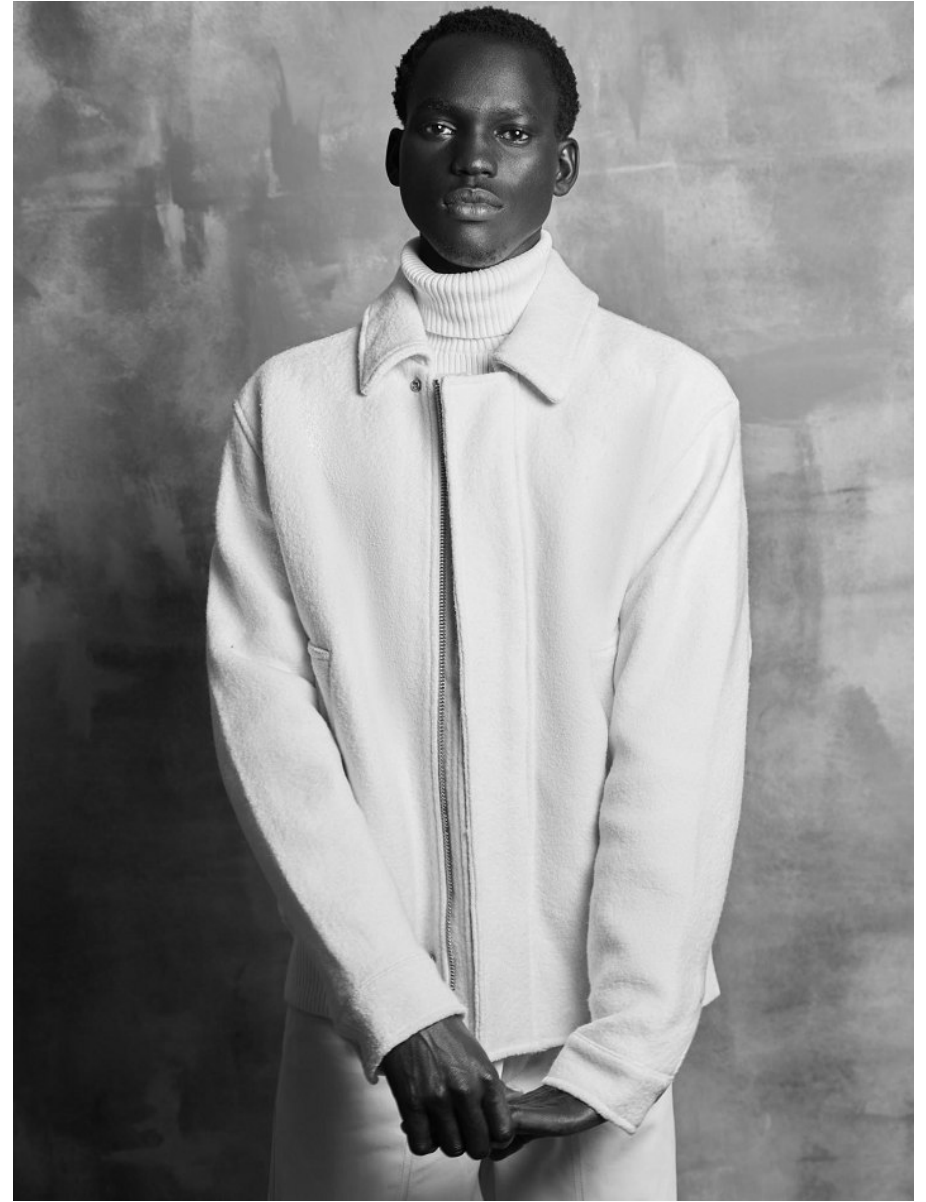

MABIL

Height 6'1.5" / 187cm

Chest 35" / 89cm Waist 28" / 71cm Inseam 34" / 86cm Suit 37" / 94cm / 47 Shoes 9 US / 42.5

EU / 8.5 UK

Hair *Brown* Eyes *Brown*

anm
MANAGEMENT

1159 Dundas St. E, #148 Toronto, ON M4M 3N9