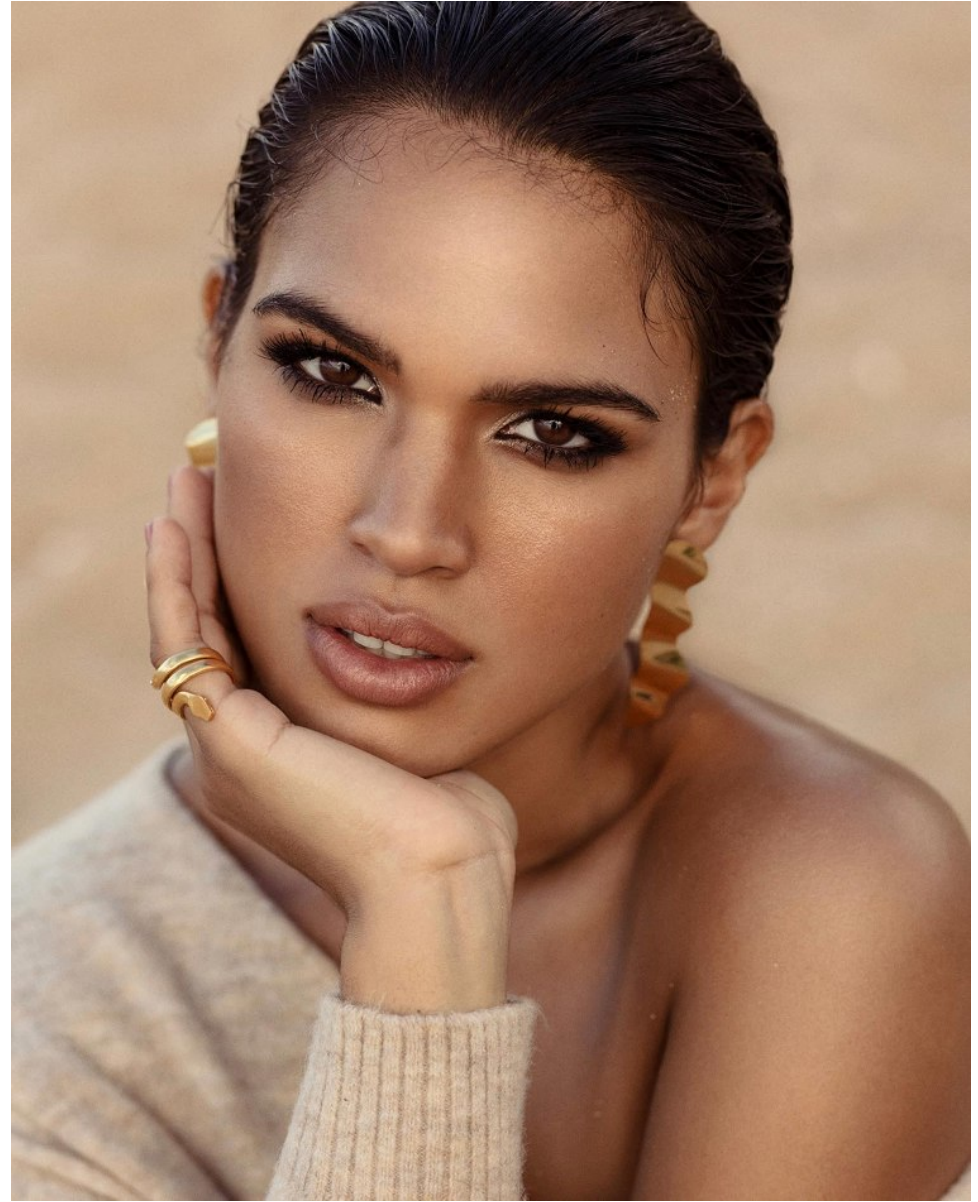

anm
MANAGEMENT

1159 Dundas St. E, #148 Toronto, ON M4M 3N9
Email: info@anm-mgmt.com Tel: 1.416.792.0357
www.anm-mgmt.com