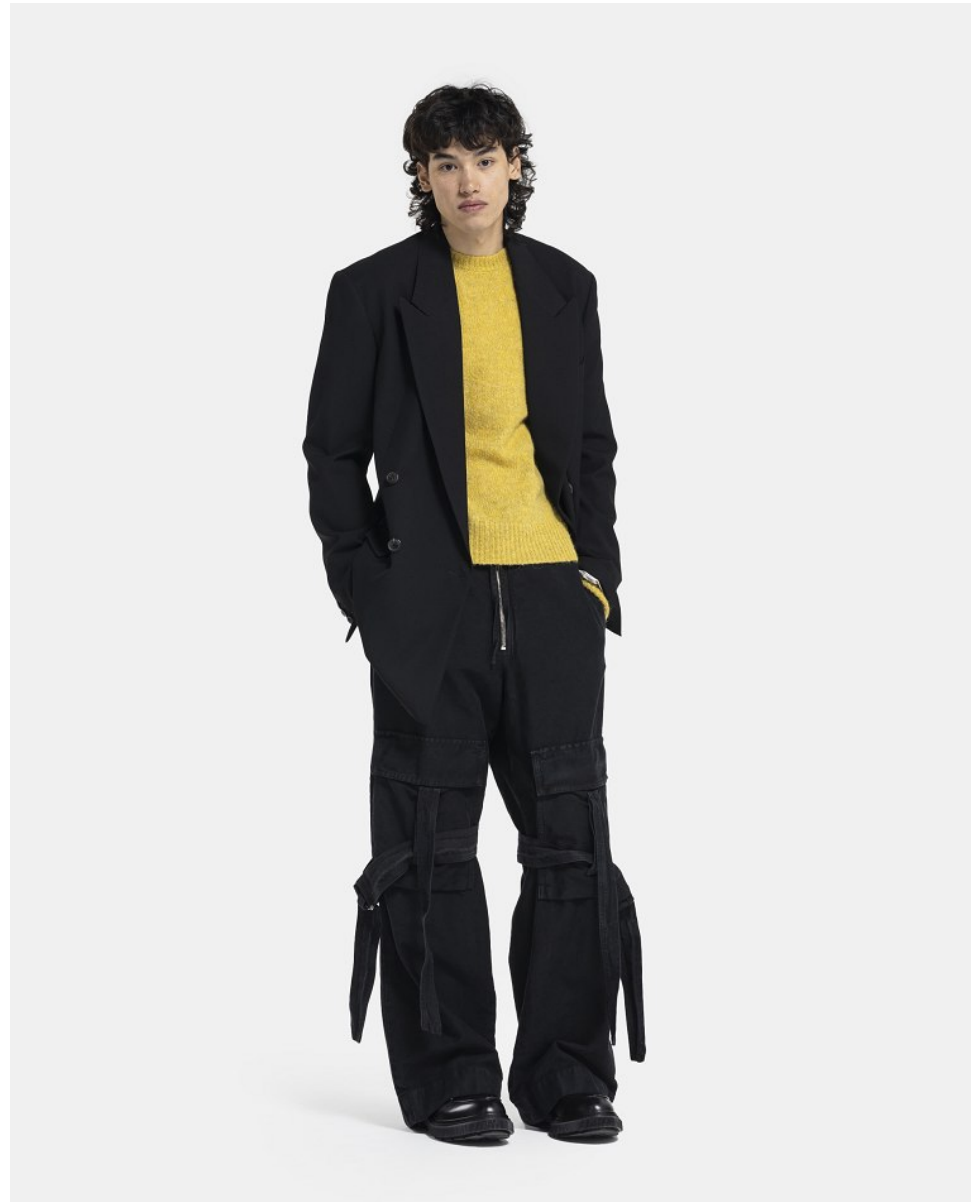

anm
MANAGEMENT

1159 Dundas St. E, #148 Toronto, ON M4M 3N9
Email: info@anm-mgmt.com Tel: 1.416.792.0357
www.anm-mgmt.com