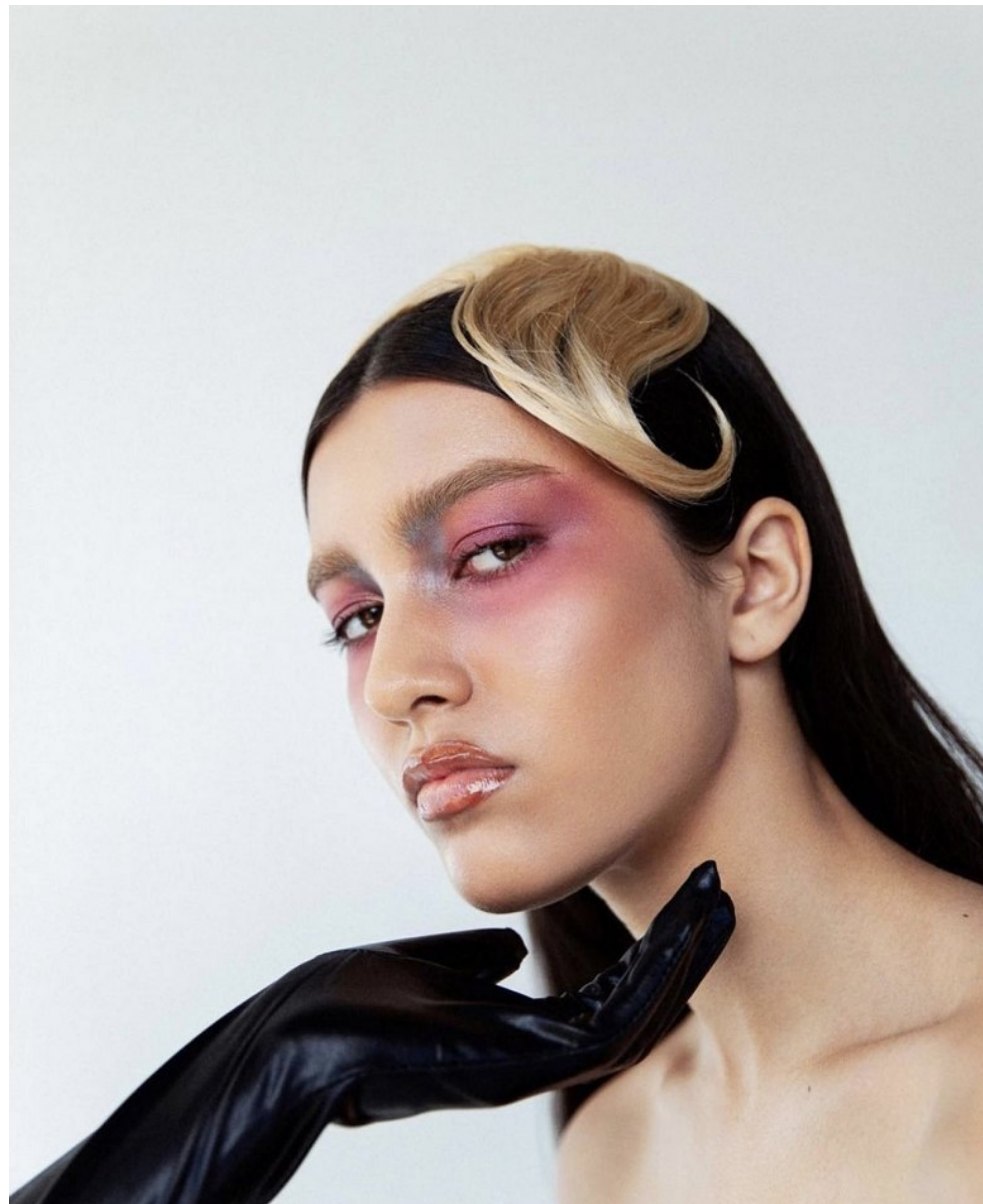

anm
MANAGEMENT

1159 Dundas St. E, #148 Toronto, ON M4M 3N9
Email: info@anm-mgmt.com Tel: 1.416.792.0357
www.anm-mgmt.com