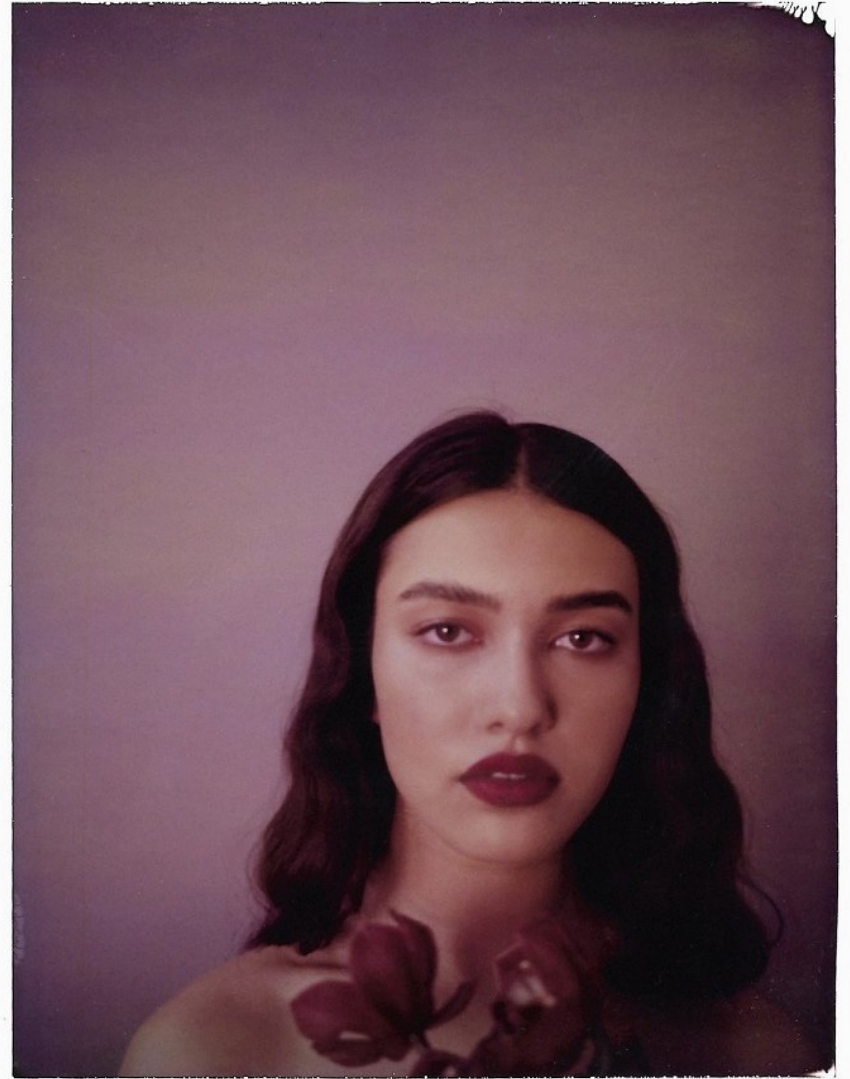

GITA KERWIN

Height 5'8" / 173cm

Bust 35" / 89cm Cup C / D Waist 28" / 71cm Hips 39" / 99cm Dress 6 - 8 US / 36 - 38 EU / 8 - 10 UK Shoes 9 US / 40 EU / 6.5 UK

Hair Brown Eyes Brown

anm
MANAGEMENT

1159 Dundas St. E, #148 Toronto, ON M4M 3N9
Email: info@anm-mgmt.com Tel: 1.416.792.0357
www.anm-mgmt.com