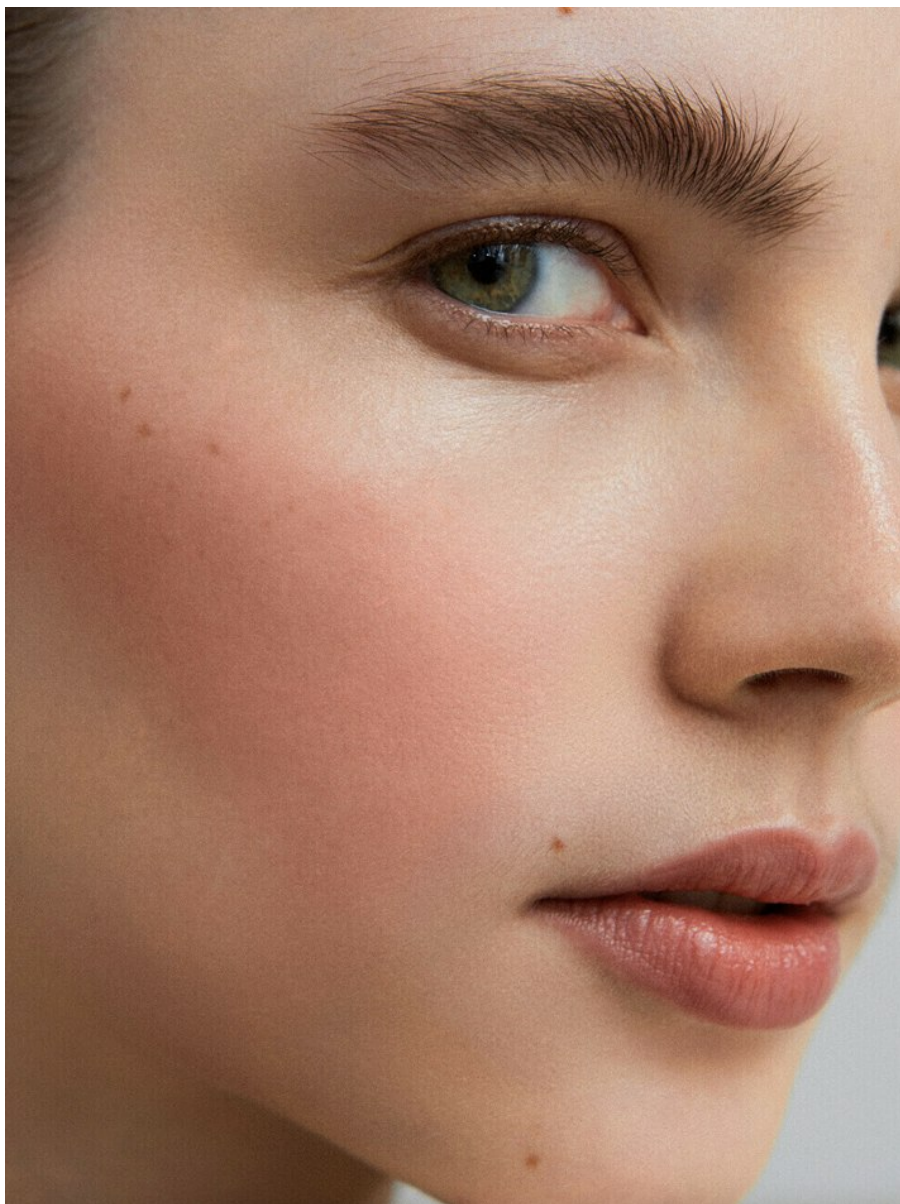

Height 5'11" / 180cm

Bust 41" / 104cm Cup C Waist 31.5" / 80cm Hips 44.5" / 113cm Dress 10 - 12 US / 40 - 42
EU / 12 - 14 UK Shoes 10 US / 41 EU / 7 UK

Hair Brown Eyes Green / Grey

anm
MANAGEMENT

1159 Dundas St. E, #148 Toronto, ON M4M 3N9
Email: info@anm-mgmt.com Tel: 1.416.792.0357
www.anm-mgmt.com