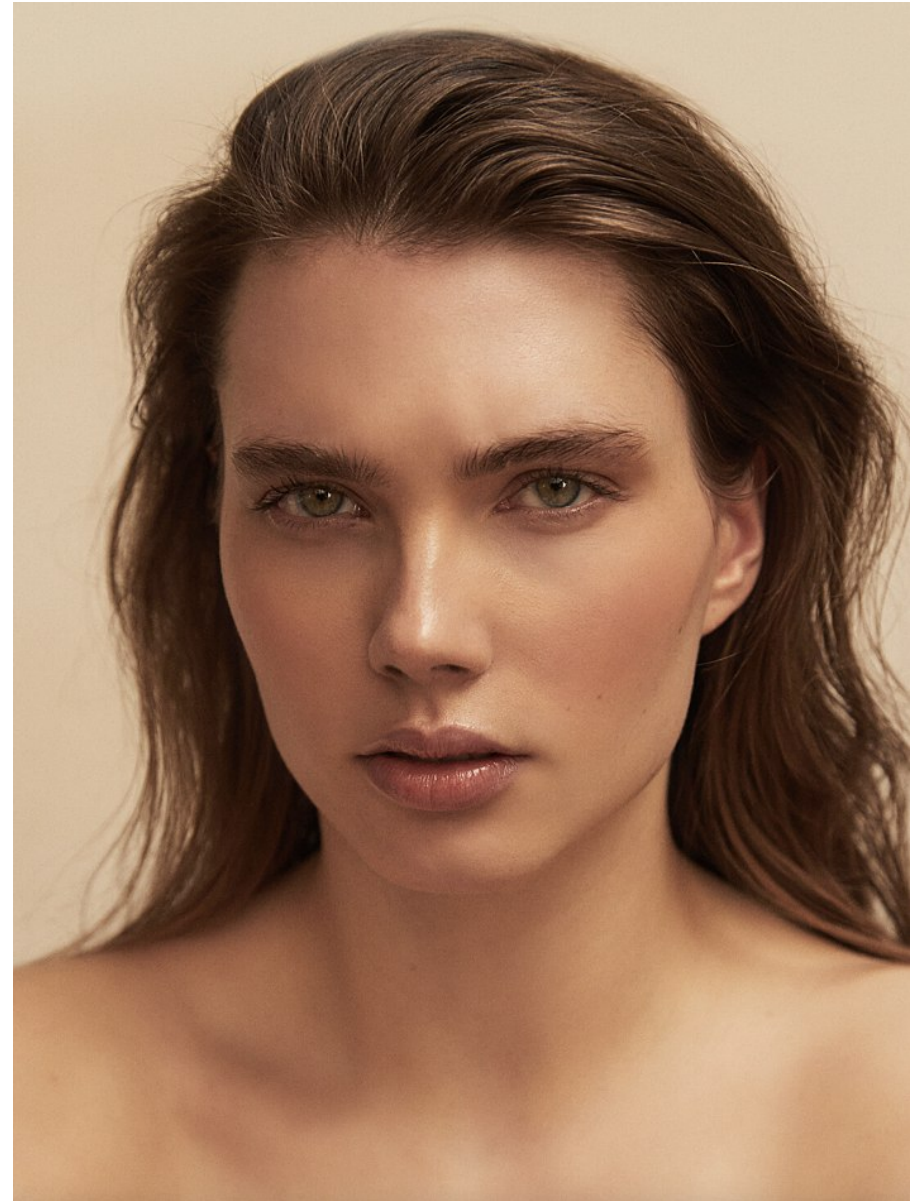

anm
MANAGEMENT

1159 Dundas St. E, #148 Toronto, ON M4M 3N9
Email: info@anm-mgmt.com Tel: 1.416.792.0357
www.anm-mgmt.com