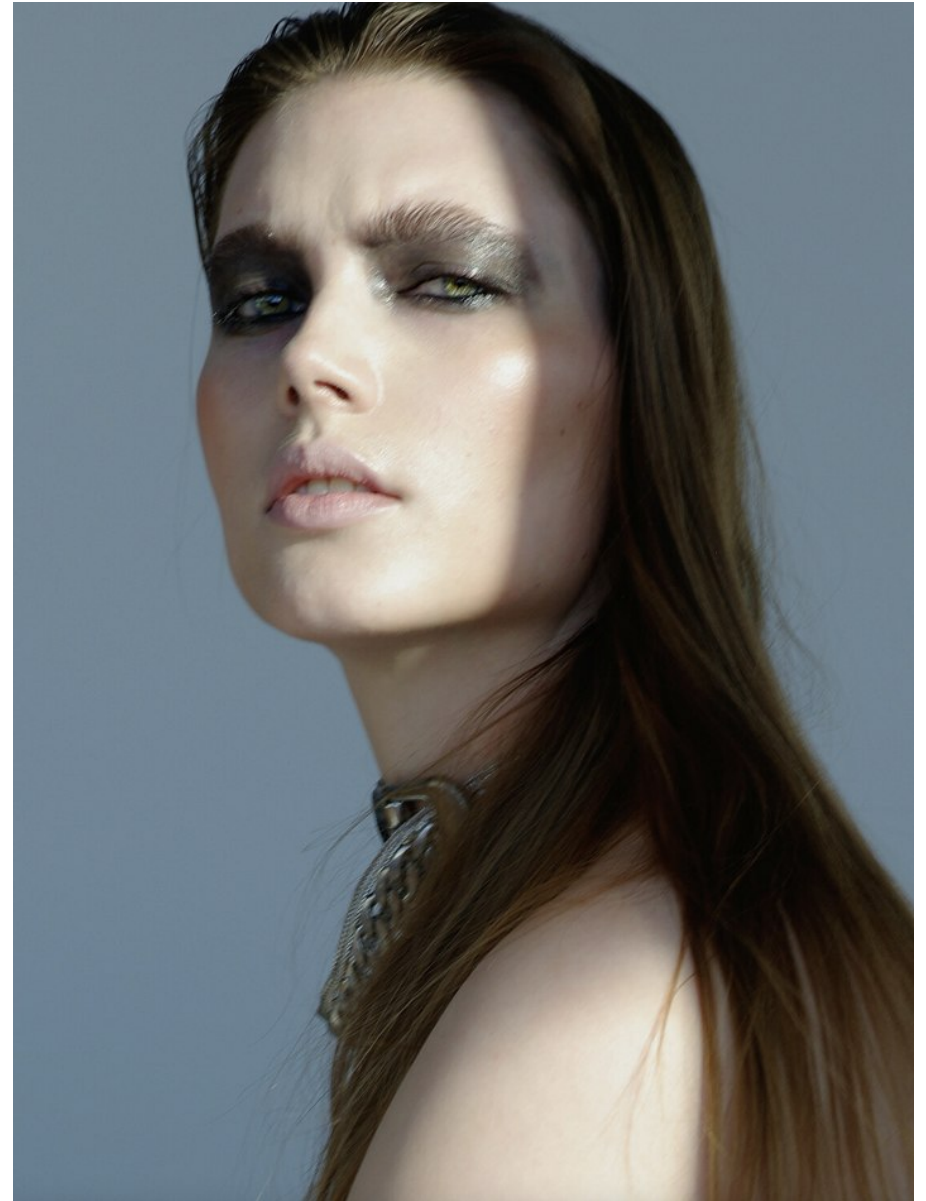

anm
MANAGEMENT

1159 Dundas St. E, #148 Toronto, ON M4M 3N9
Email: info@anm-mgmt.com Tel: 1.416.792.0357
www.anm-mgmt.com