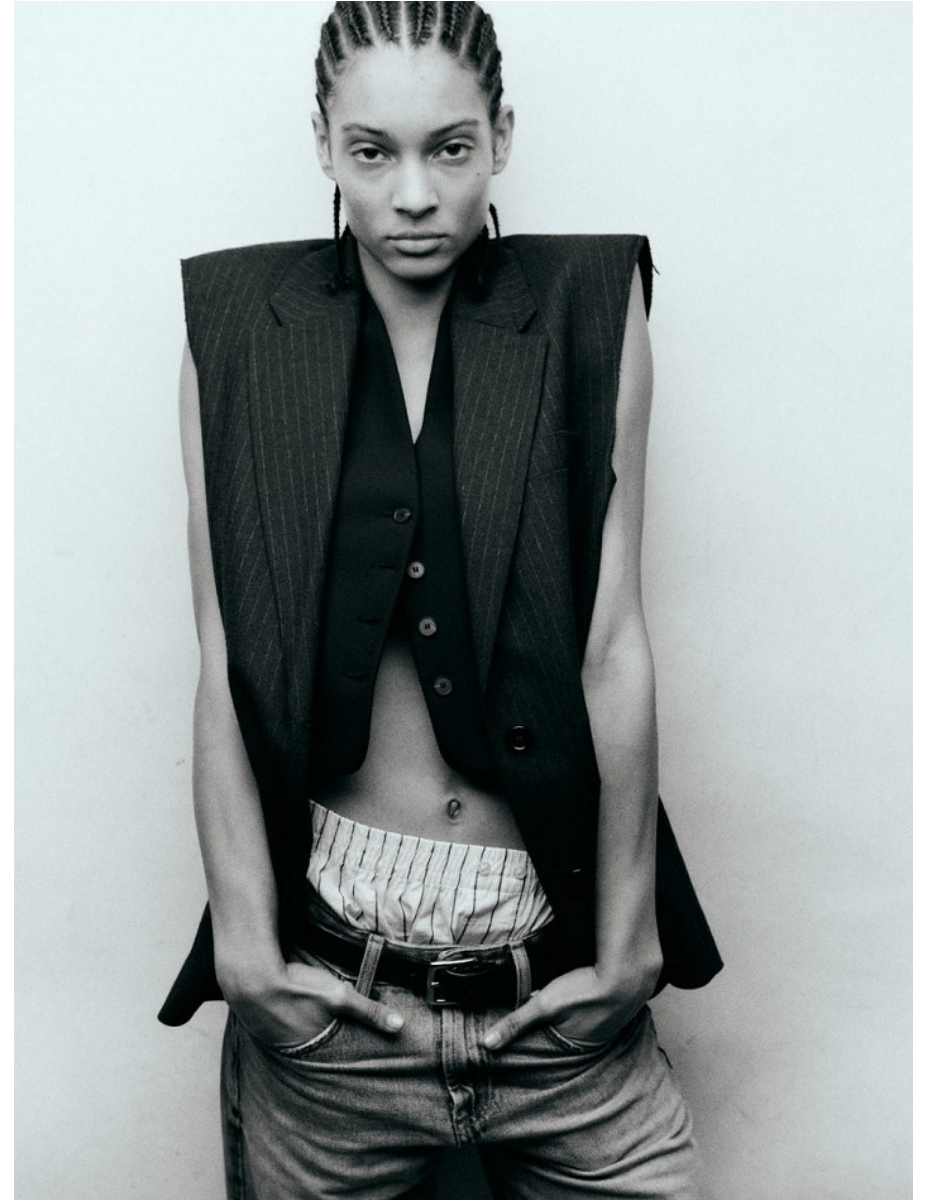

anm
MANAGEMENT

1159 Dundas St. E, #148 Toronto, ON M4M 3N9

Email: info@anm-mgmt.com Tel: 1.416.792.0357

www.anm-mgmt.com