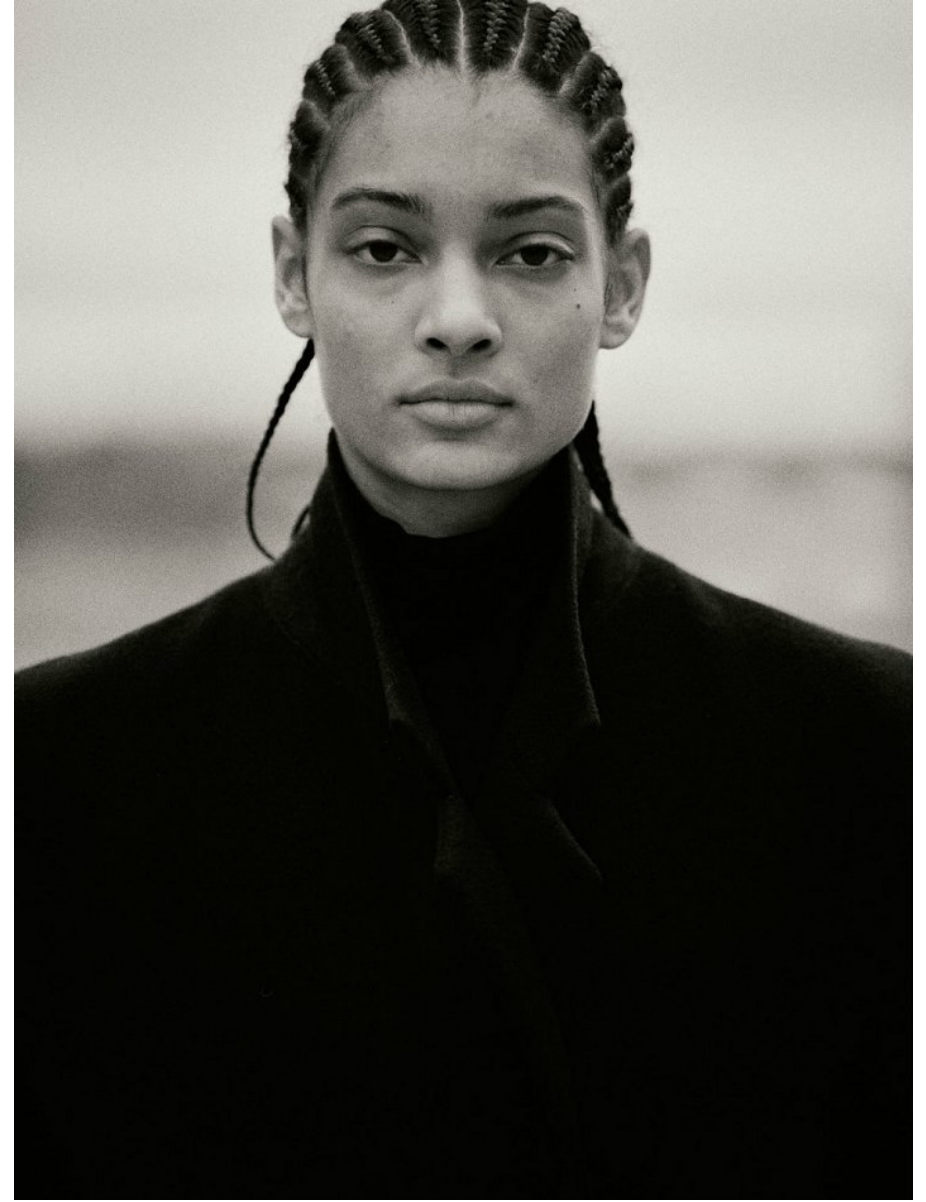

anm
MANAGEMENT

1159 Dundas St. E, #148 Toronto, ON M4M 3N9

Email: info@anm-mgmt.com Tel: 1.416.792.0357

www.anm-mgmt.com