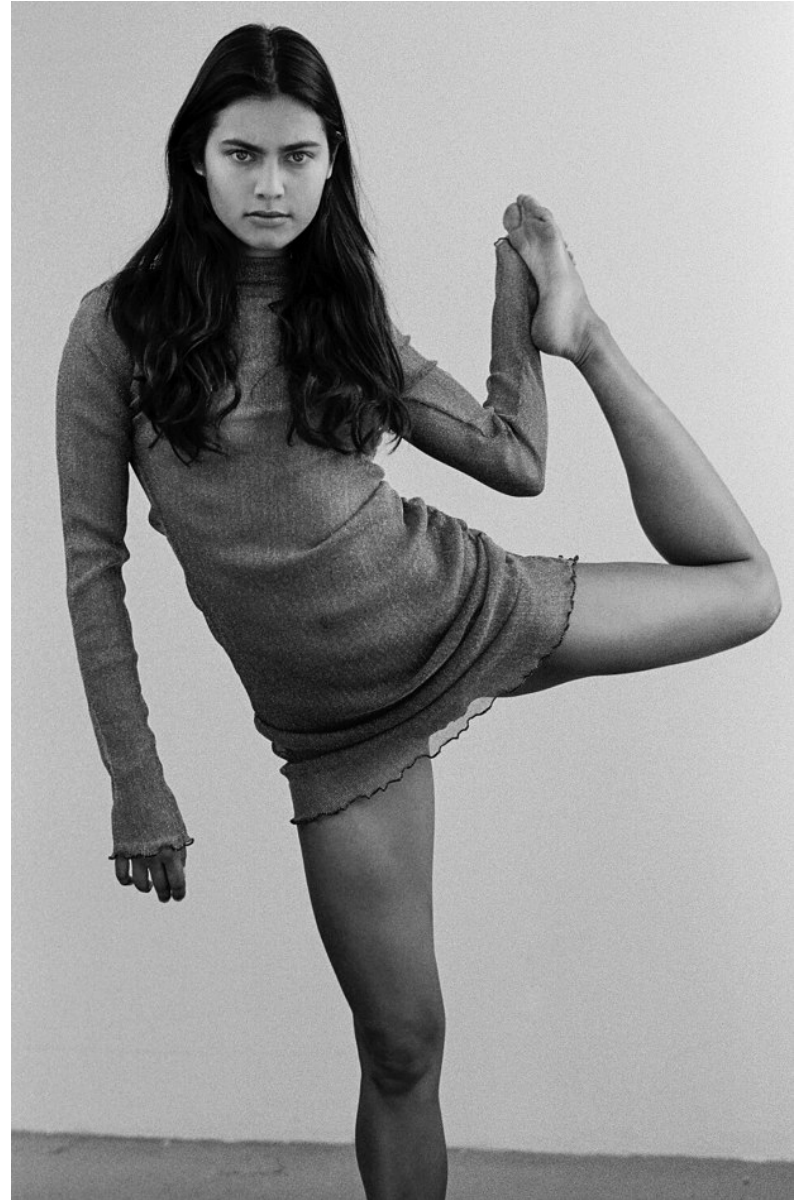

anm
MANAGEMENT

1159 Dundas St. E, #148 Toronto, ON M4M 3N9

Email: info@anm-mgmt.com Tel: 1.416.792.0357

www.anm-mgmt.com