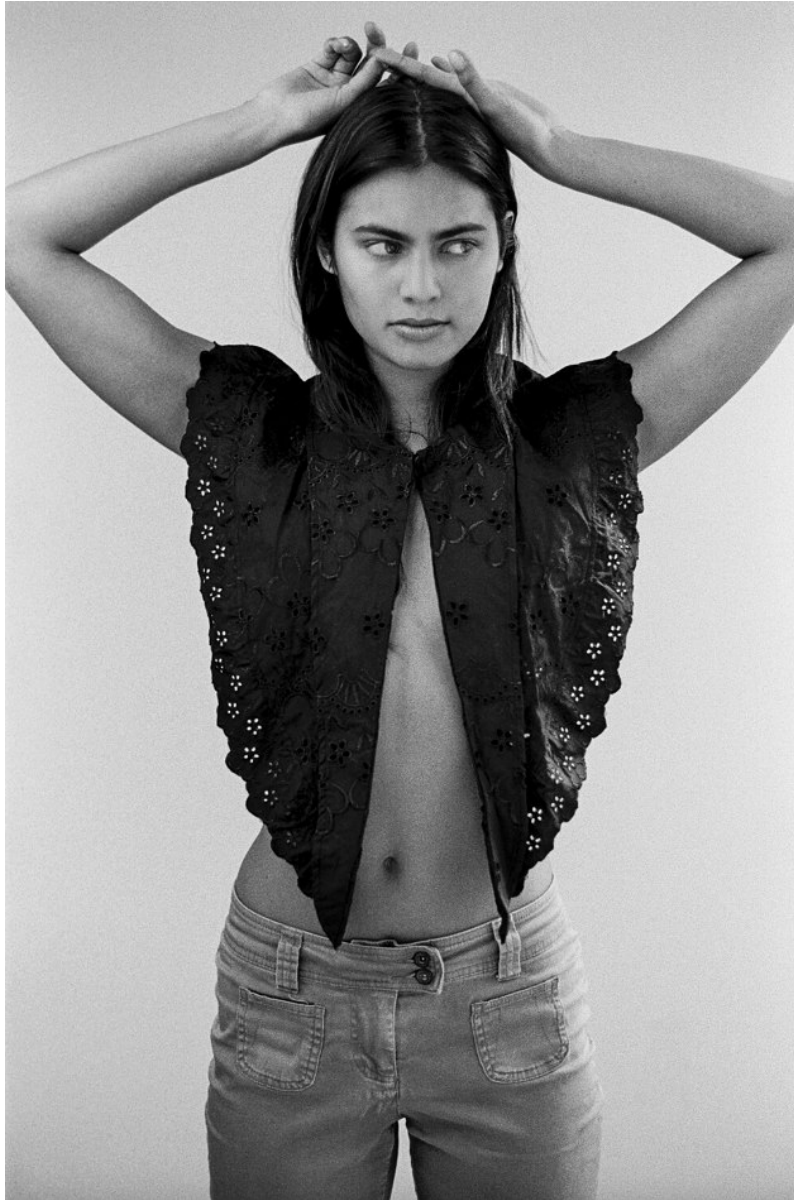

HALEY SNYDER

Height 5'9" / 175cm

Bust 32" / 81cm Cup B Waist 24" / 61cm Hips 34.5" / 87cm Dress 2 US / 32 EU / 4

UK Shoes 8 US / 39 EU / 6 UK

Hair Dark Brown Eyes Green