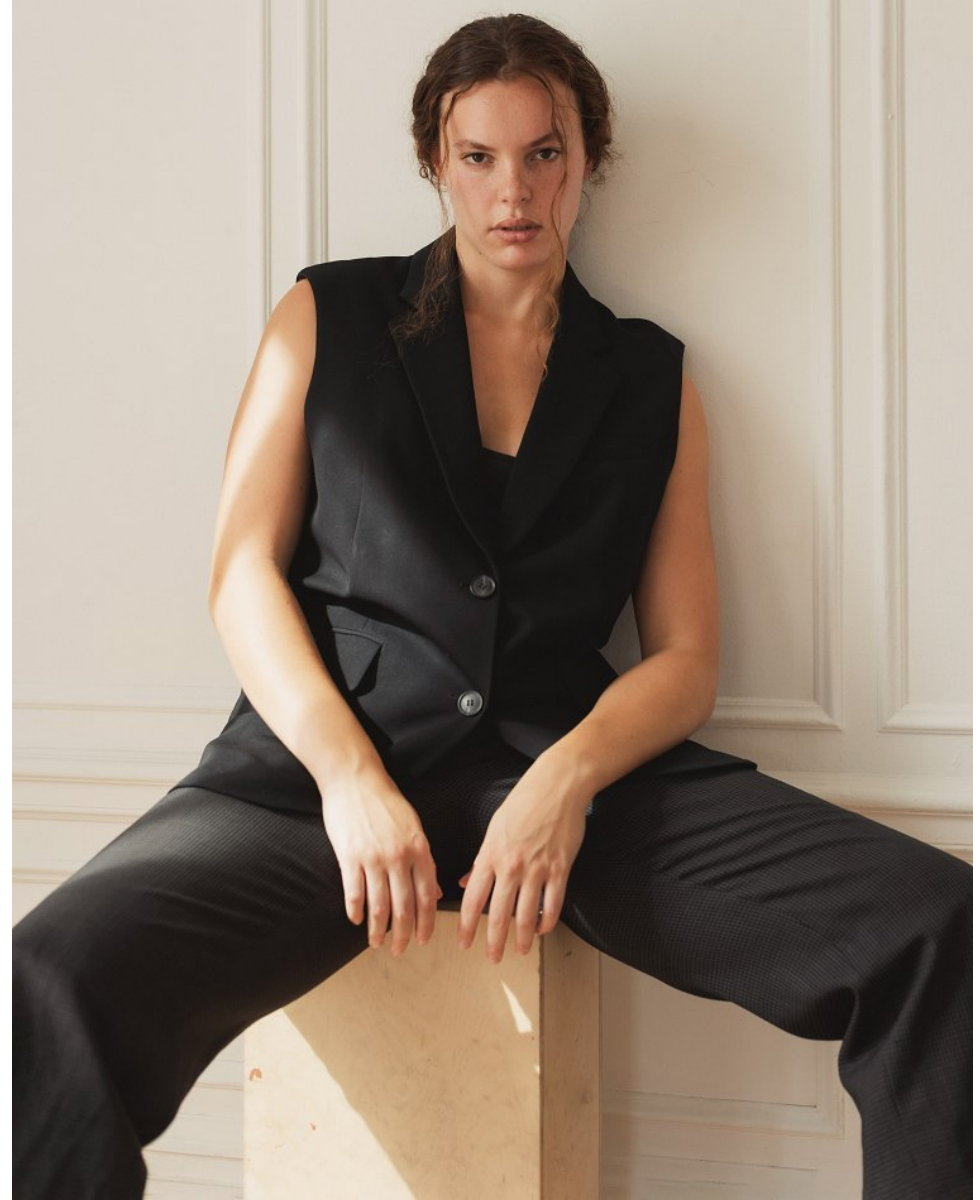

anm
MANAGEMENT

1159 Dundas St. E, #148 Toronto, ON M4M 3N9
Email: info@anm-mgmt.com Tel: 1.416.792.0357
www.anm-mgmt.com