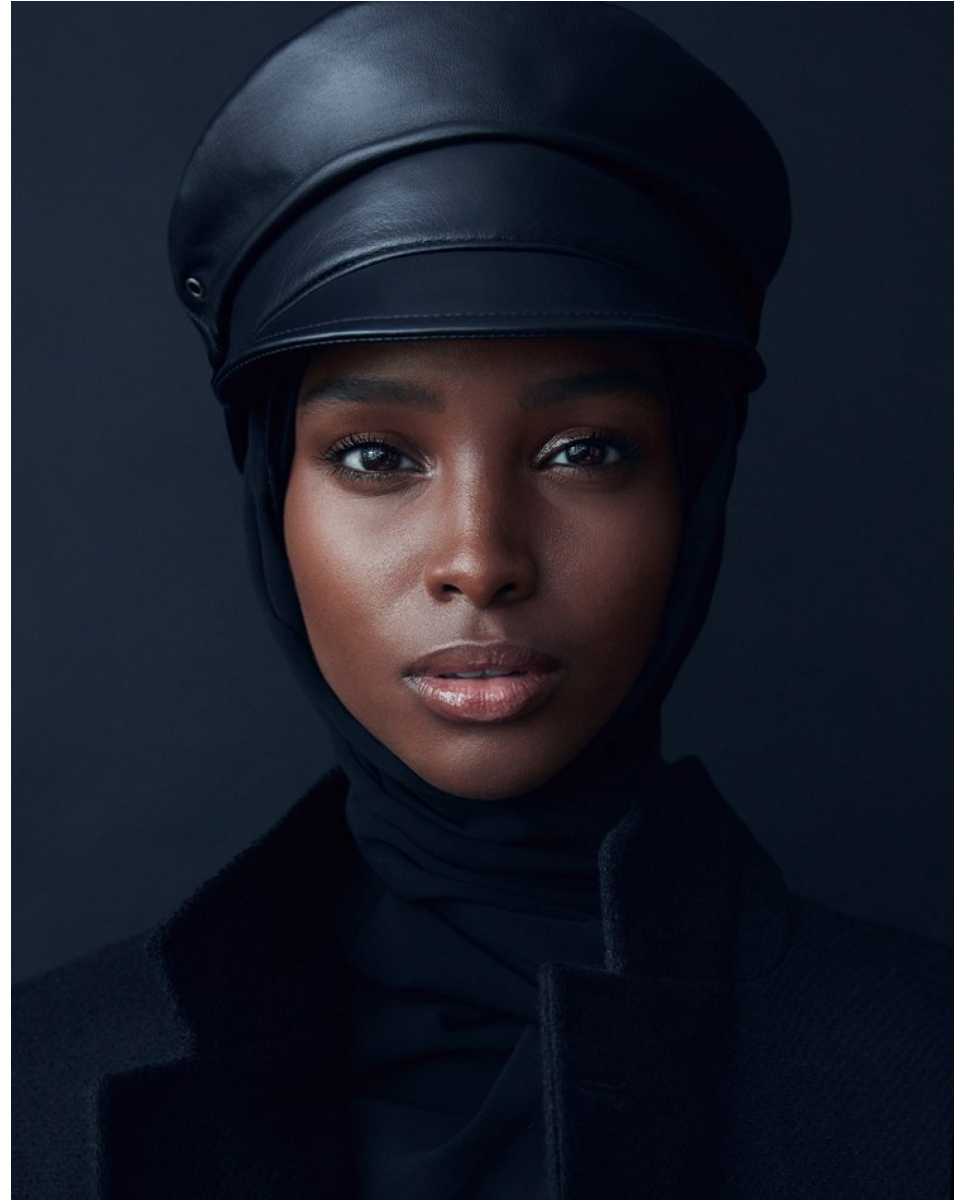

DONNA BAHDON

Height 5'8" / 173cm

Bust 34" / 86cm Waist 24" / 61cm Hips 34" / 86cm Dress 2 - 4 US / 32 - 34 EU / 4 - 6

UK Shoes 8 US / 39 EU / 6 UK

Eyes Brown

anm
MANAGEMENT

1159 Dundas St. E, #148 Toronto, ON M4M 3N9