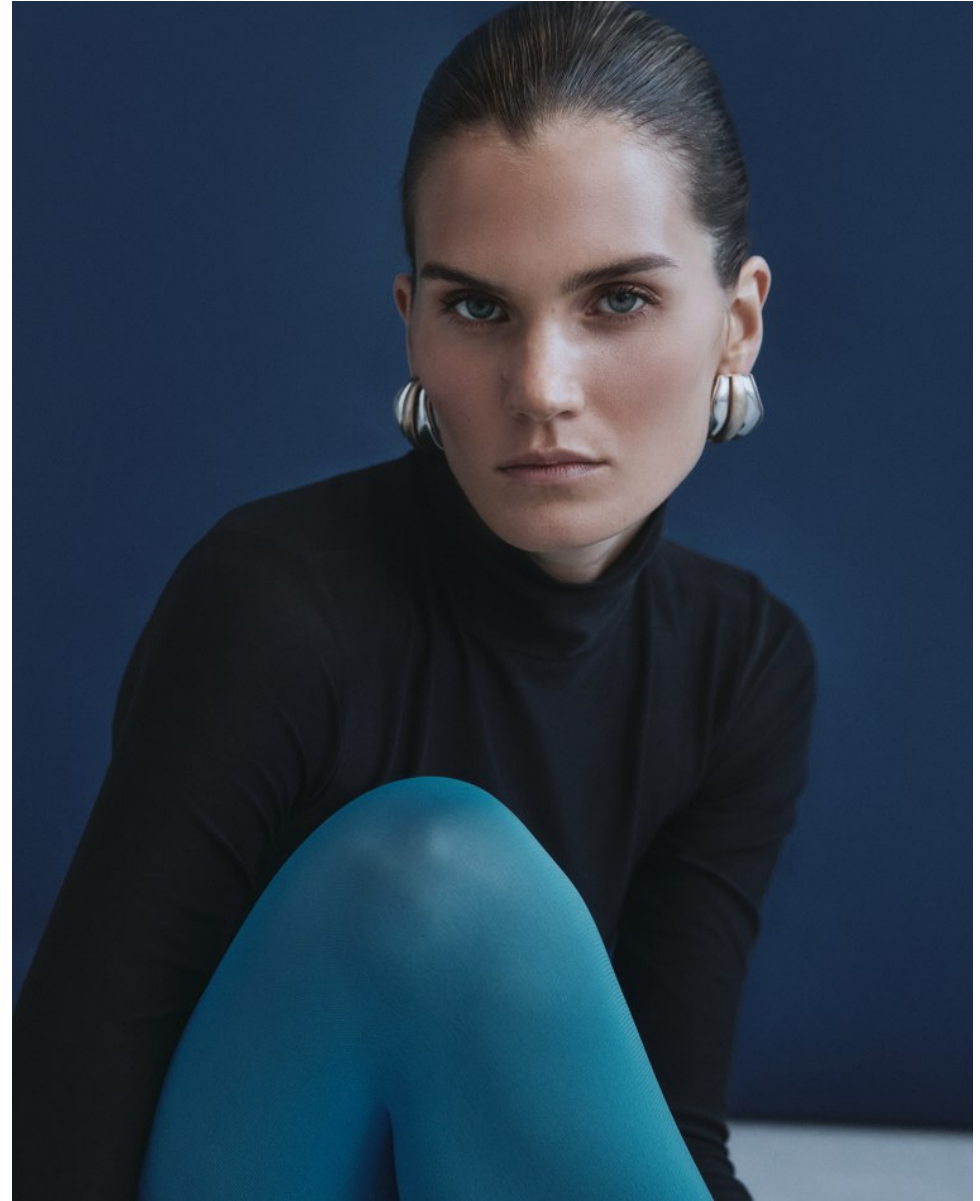

anm
MANAGEMENT

1159 Dundas St. E, #148 Toronto, ON M4M 3N9
Email: info@anm-mgmt.com Tel: 1.416.792.0357
www.anm-mgmt.com