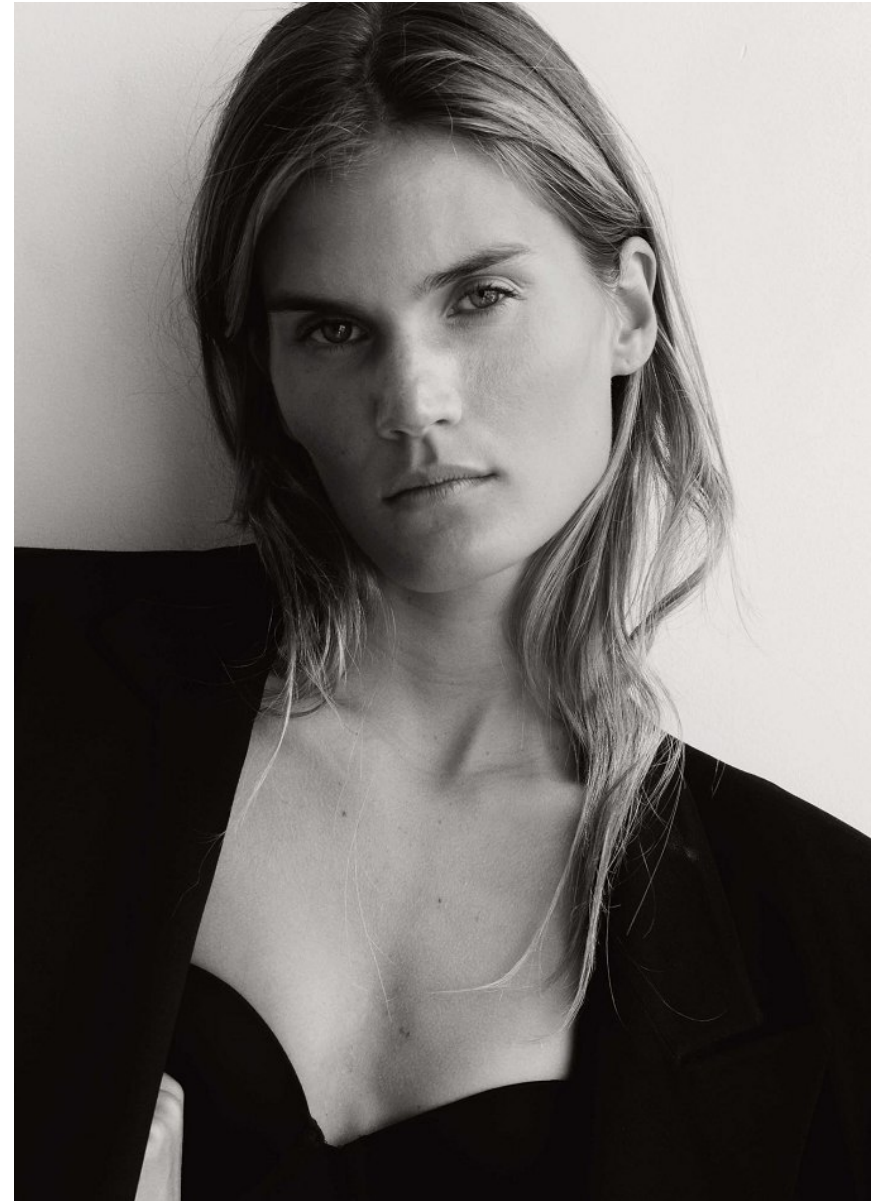

anm
MANAGEMENT

1159 Dundas St. E, #148 Toronto, ON M4M 3N9

Email: info@anm-mgmt.com Tel: 1.416.792.0357

www.anm-mgmt.com