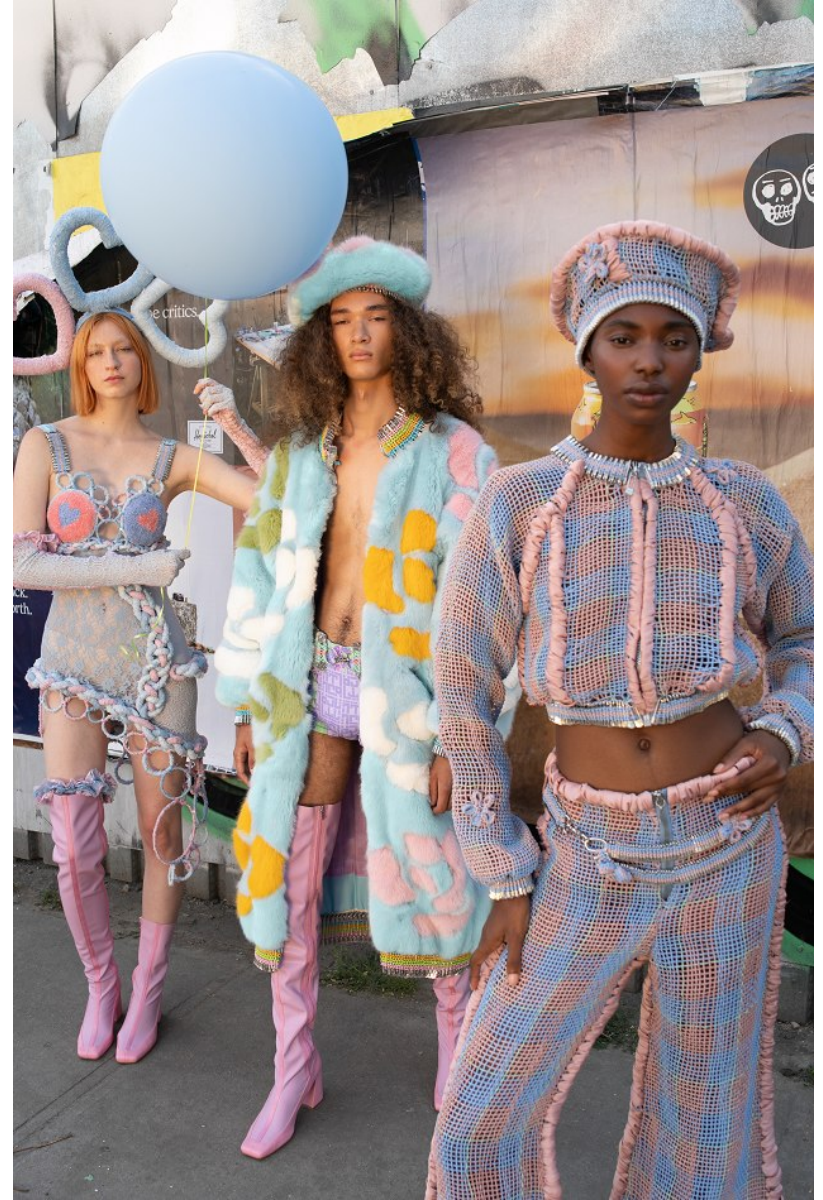

www.anm-mgmt.com

JULIEN LEVEL

Height 6'0" / 183cm

Chest 31" / 79cm Waist 28" / 71cm Suit 33" / 84cm / 43 Shoes 11.5 US / 46 EU / 11 UK

Hair Brown Eyes Hazel

anm
MANAGEMENT

1159 Dundas St. E, #148 Toronto, ON M4M 3N9