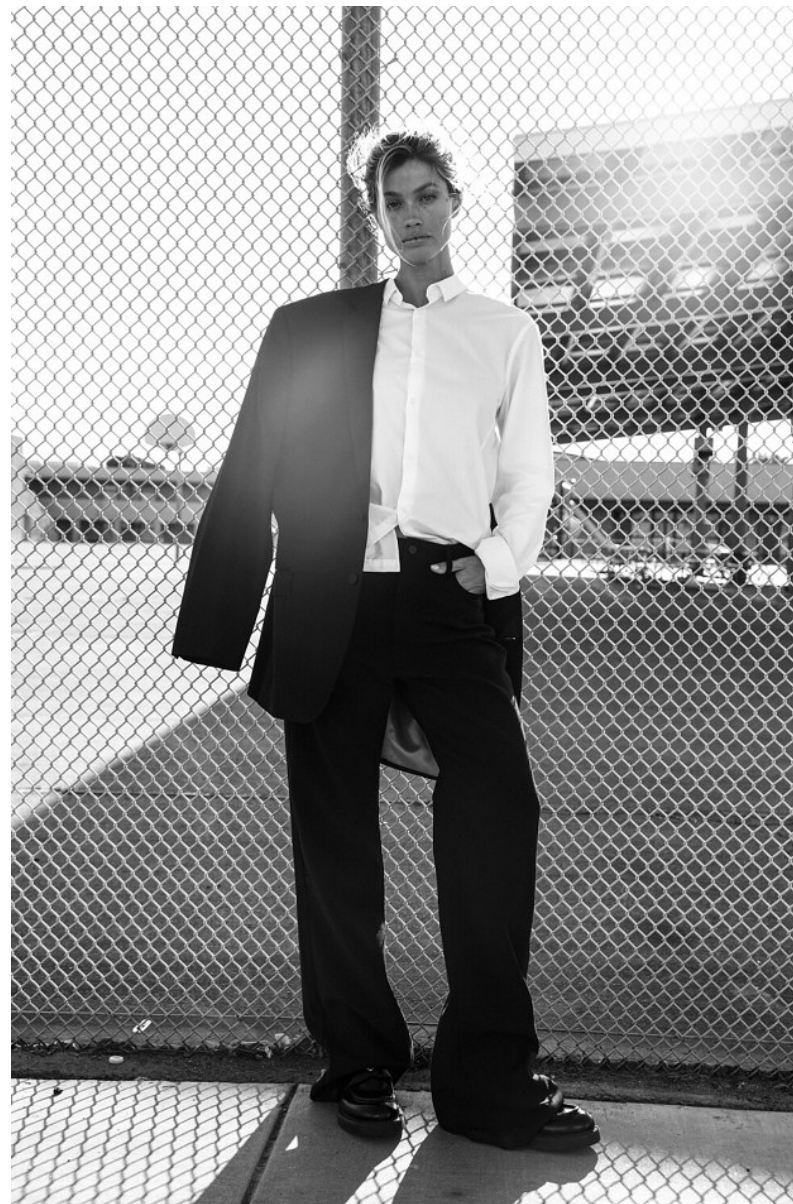

anm
MANAGEMENT

1159 Dundas St. E, #148 Toronto, ON M4M 3N9
Email: info@anm-mgmt.com Tel: 1.416.792.0357
www.anm-mgmt.com