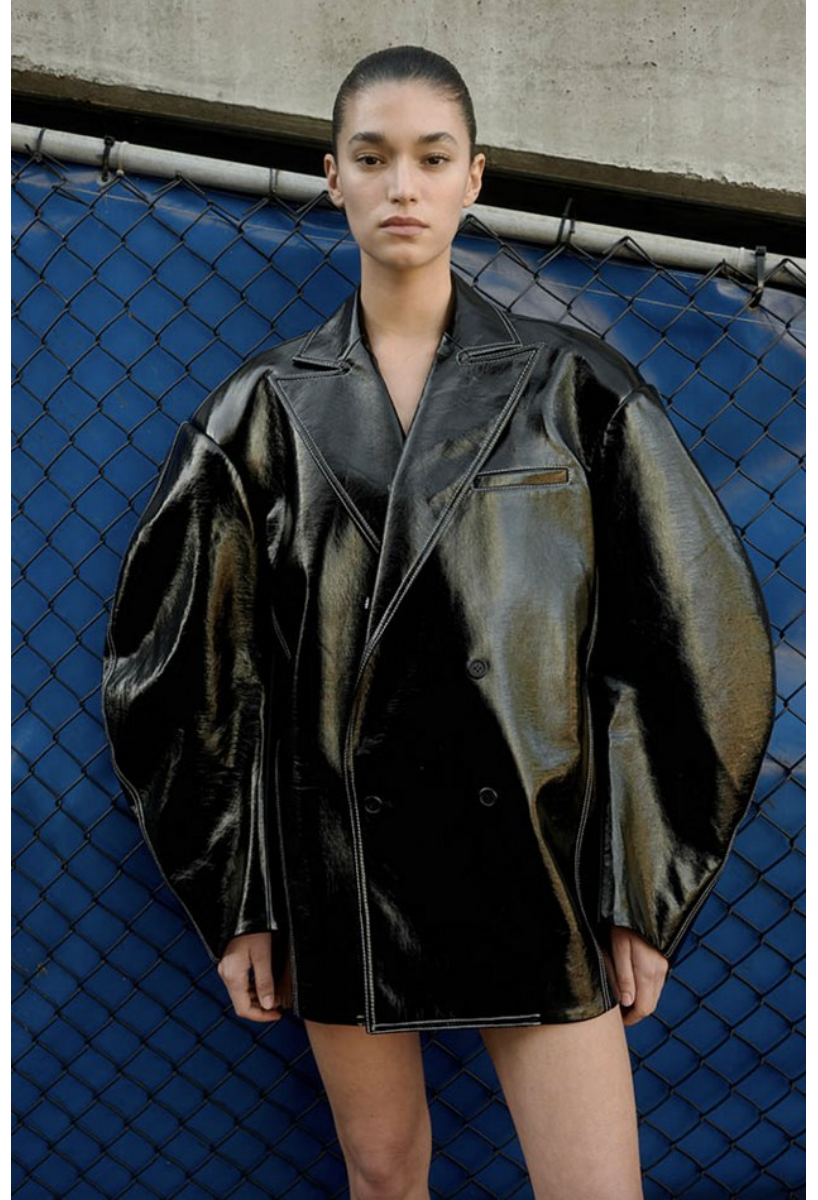

AUDE MANGHARAM

Height 5'9" / 175cm

Bust 33" / 84cm Waist 25" / 64cm Hips 35.5" / 90cm Dress 4 - 6 US / 34 - 36 EU / 6 - 8

UK Shoes 8 US / 39 EU / 6 UK

Hair *Dark Brown* Eyes *Dark Brown*

anm
MANAGEMENT

1159 Dundas St. E, #148 Toronto, ON M4M 3N9