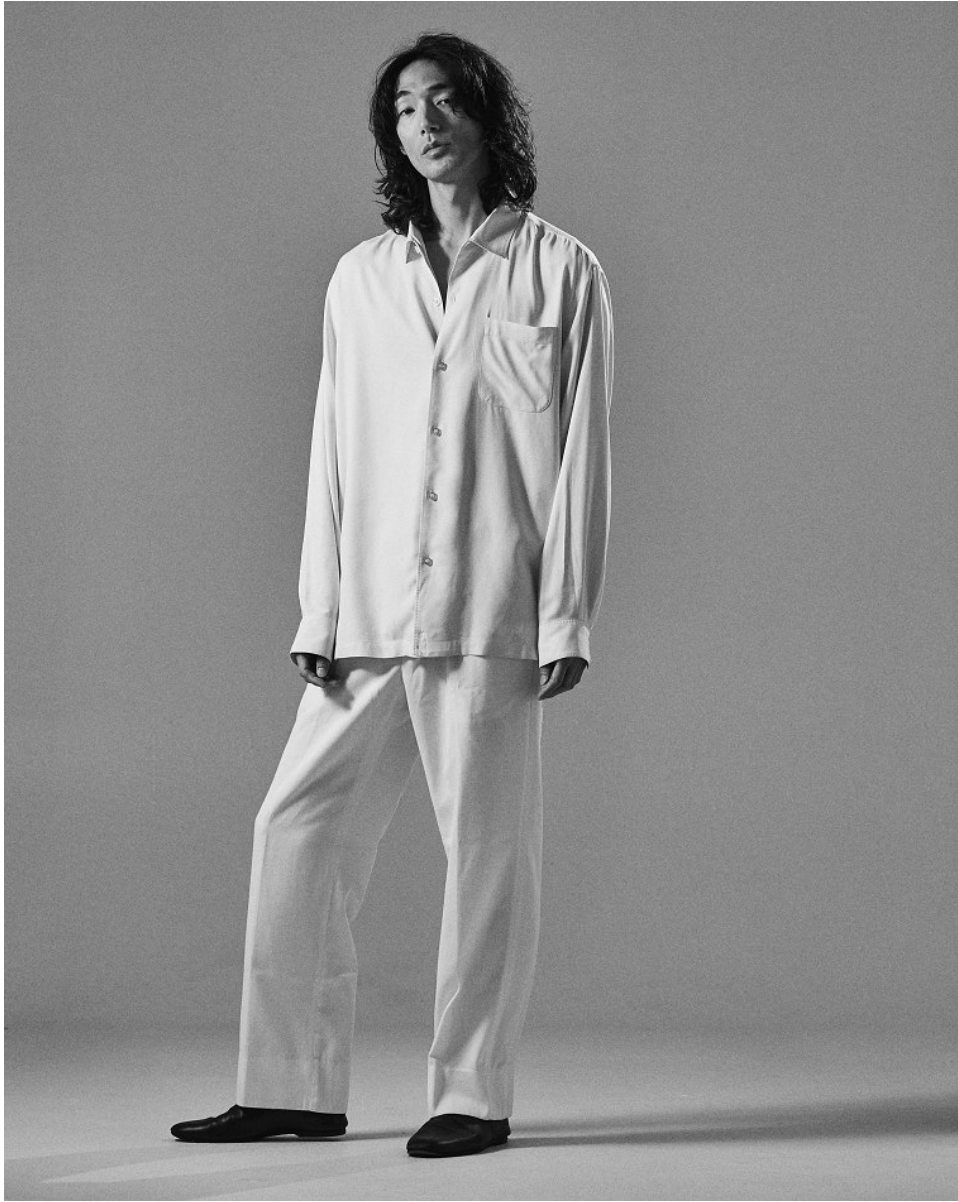

NAOKI SUMIYA

Height 6'1.5" / 186cm

Chest 36" / 91cm Waist 29.5" / 75cm Inseam 32" / 81cm Suit 38" / 97cm / 48 Shoes 10.5

US / 44.5 EU / 10 UK

Hair Black Eyes Black