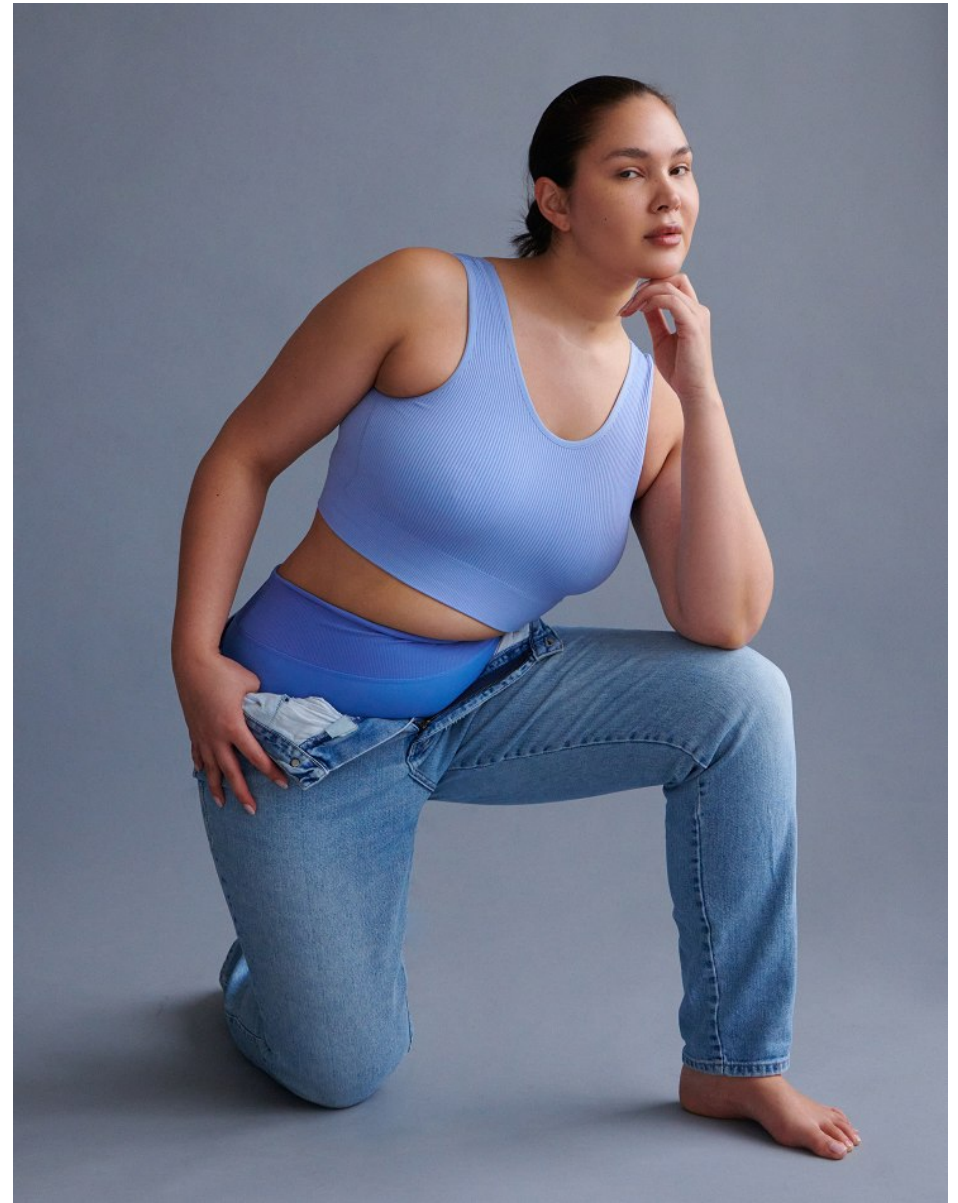

TAMORA MCLEMORE

Height 5'11.5" / 182cm

Bust 42" / 107cm Cup D Waist 34" / 86cm Hips 45.5" / 115cm Dress 14 US / 44 EU / 16

UK Shoes 11 US / 42 EU / 7.5 UK

Hair Dark Brown Eyes Brown

anm
MANAGEMENT

1159 Dundas St. E, #148 Toronto, ON M4M 3N9
Email: info@anm-mgmt.com Tel: 1.416.792.0357
www.anm-mgmt.com