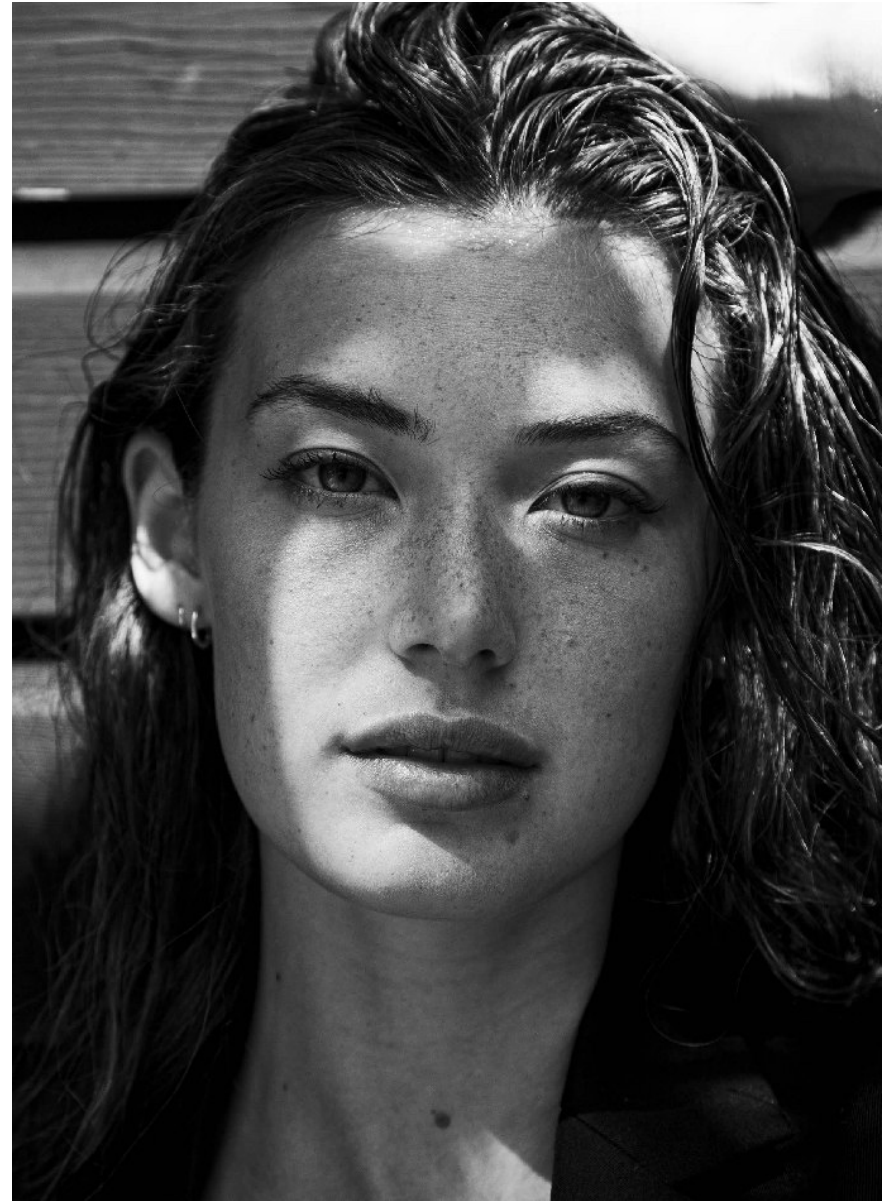

anm
MANAGEMENT

1159 Dundas St. E, #148 Toronto, ON M4M 3N9
Email: info@anm-mgmt.com Tel: 1.416.792.0357
www.anm-mgmt.com