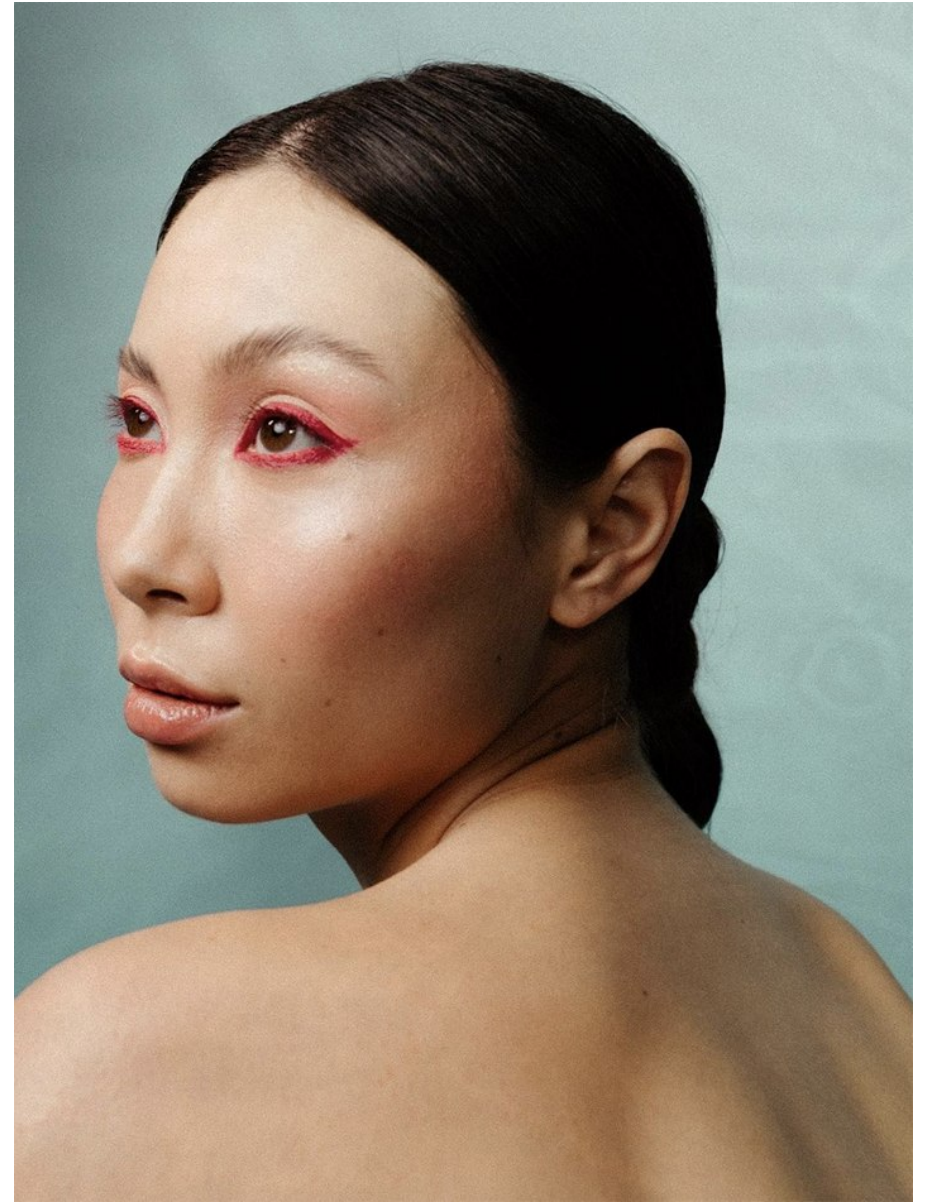

LILIIA DOTSENKO

Height 5'7.5" / 171cm

Bust 32.5" / 83cm Waist 24.5" / 62cm Hips 35.5" / 90cm Dress 2 - 4 US / 32 - 34 EU / 4 - 6

UK Shoes 7.5 US / 38.5 EU / 5.5 UK

Hair *Dark Brown* Eyes *Brown*

anm
MANAGEMENT

1159 Dundas St. E, #148 Toronto, ON M4M 3N9

Email: info@anm-mgmt.com Tel: 1.416.792.0357

www.anm-mgmt.com