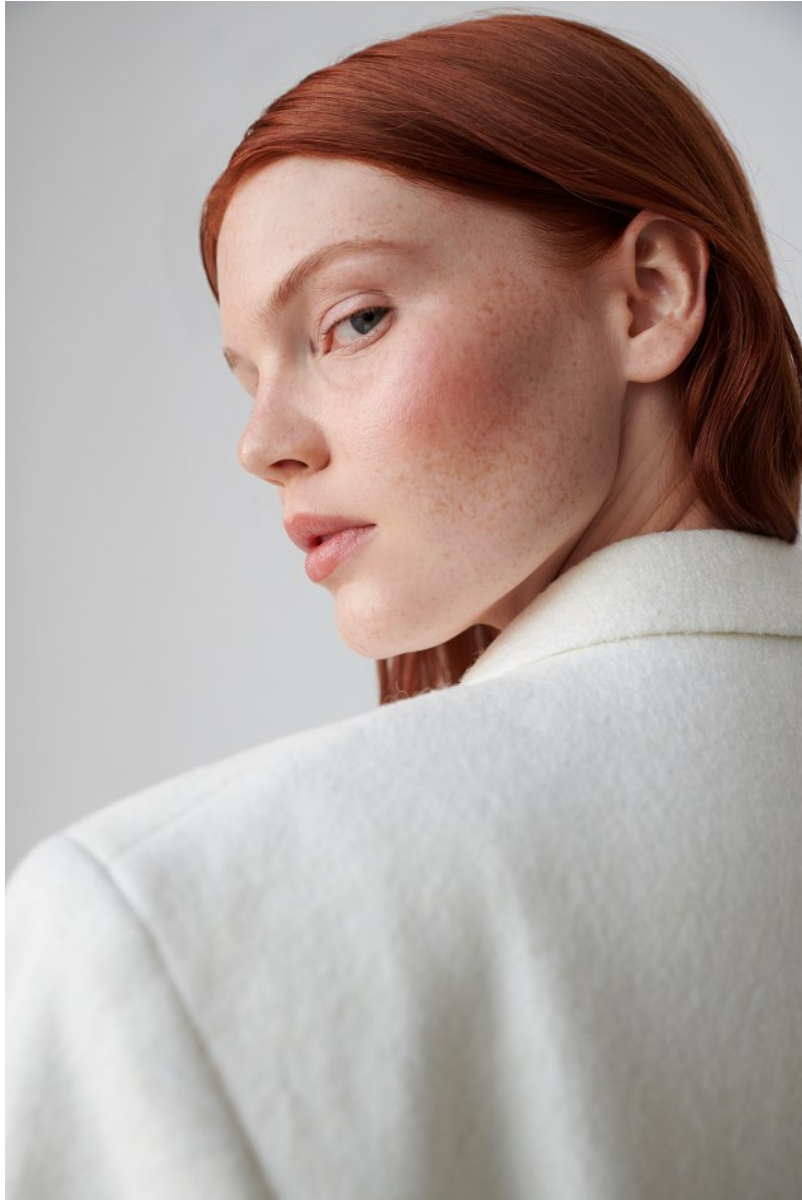

SAVANNAH SMITH

Height 5'8" / 173cm

Bust 33" / 84cm Cup A Waist 26" / 66cm Hips 37" / 94cm Shoes 8 US / 39 EU / 6 UK

Hair Strawberry Blonde Eyes Blue