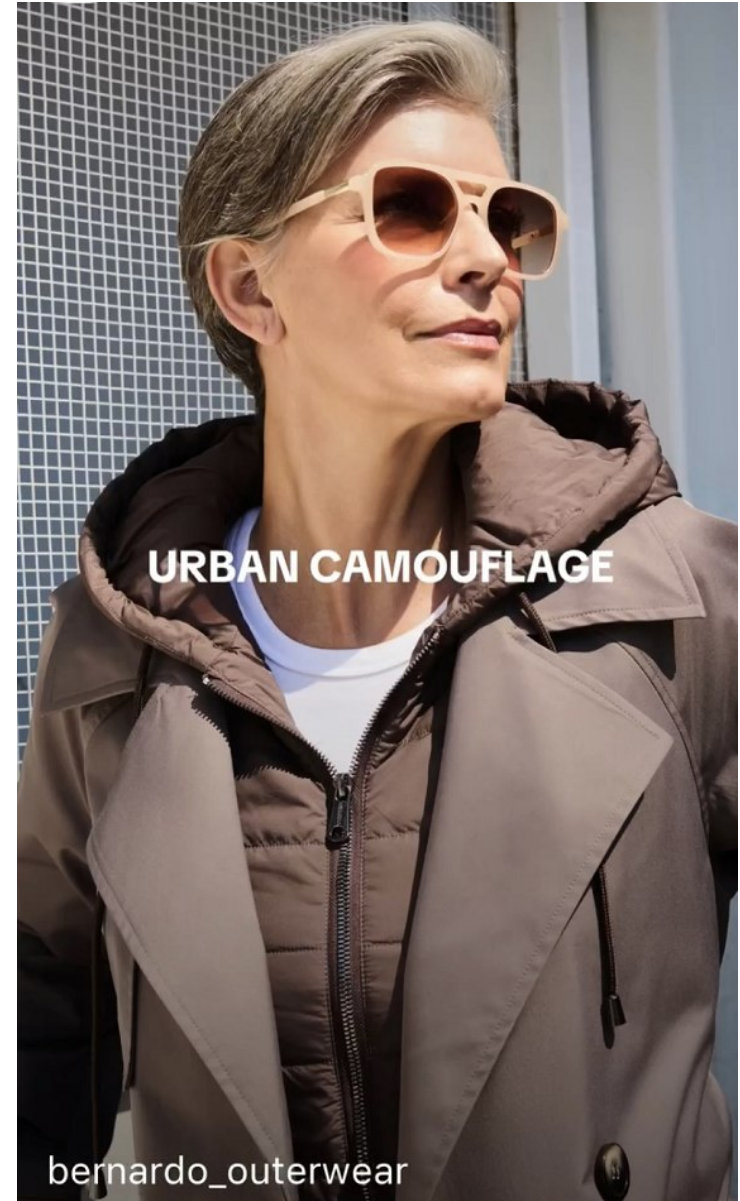

anm
MANAGEMENT

1159 Dundas St. E, #148 Toronto, ON M4M 3N9
Email: info@anm-mgmt.com Tel: 1.416.792.0357

www.anm-mgmt.com