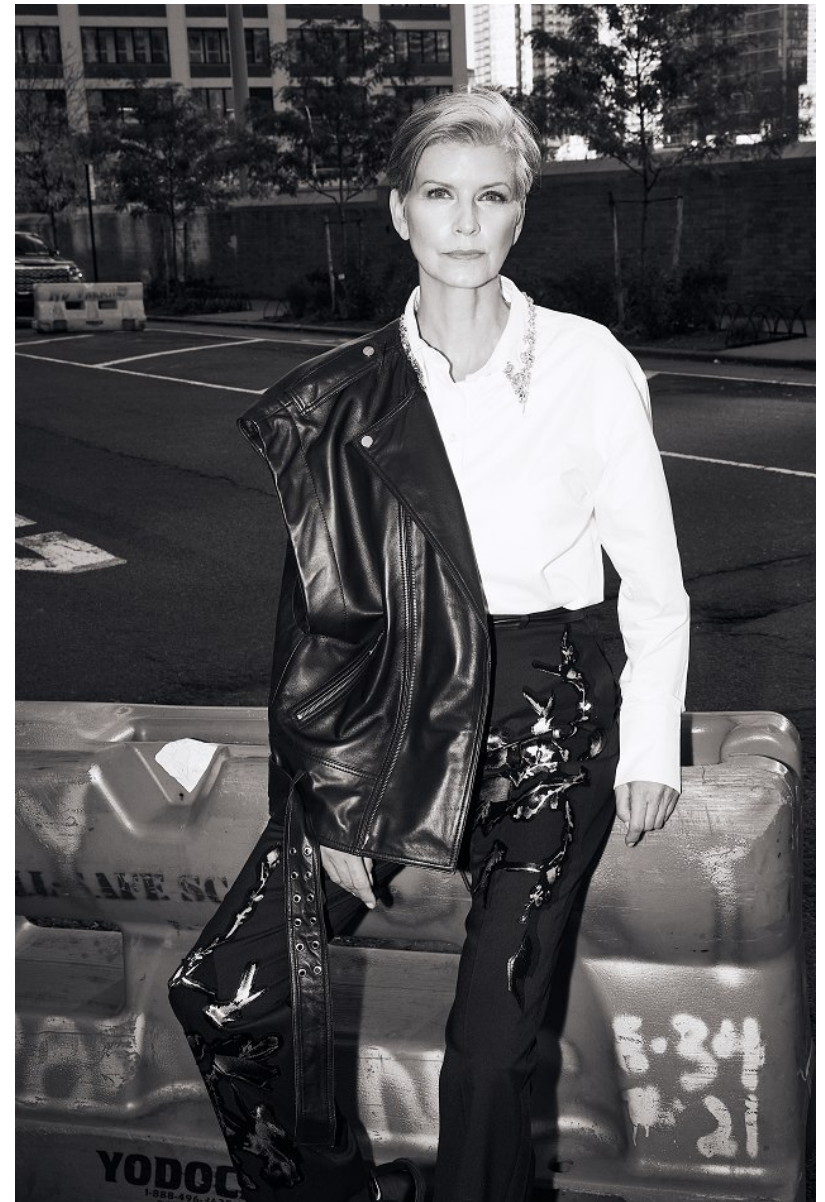

anm
MANAGEMENT

1159 Dundas St. E, #148 Toronto, ON M4M 3N9
Email: info@anm-mgmt.com Tel: 1.416.792.0357
www.anm-mgmt.com