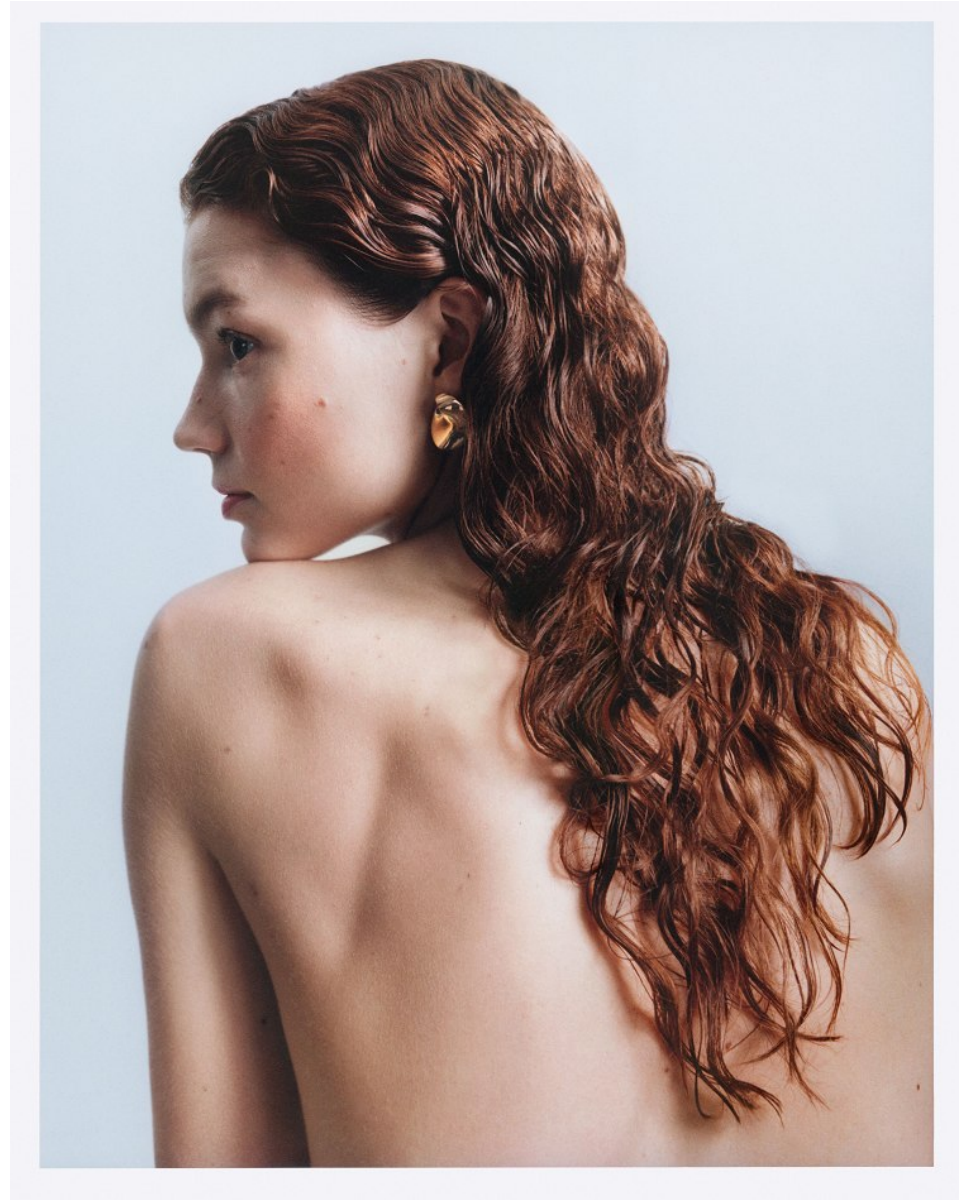

LIZA KOROL

Height 5'11" / 180cm

Bust 31.5" / 80cm Cup A Waist 23.5" / 60cm Hips 35.5" / 90cm Dress 0 - 2 US / 30 - 32 EU / 2
- 4 UK Shoes 8 US / 39 EU / 6 UK

Hair Auburn Red Eyes Brown

anm
MANAGEMENT

1159 Dundas St. E, #148 Toronto, ON M4M 3N9
Email: info@anm-mgmt.com Tel: 1.416.792.0357
www.anm-mgmt.com