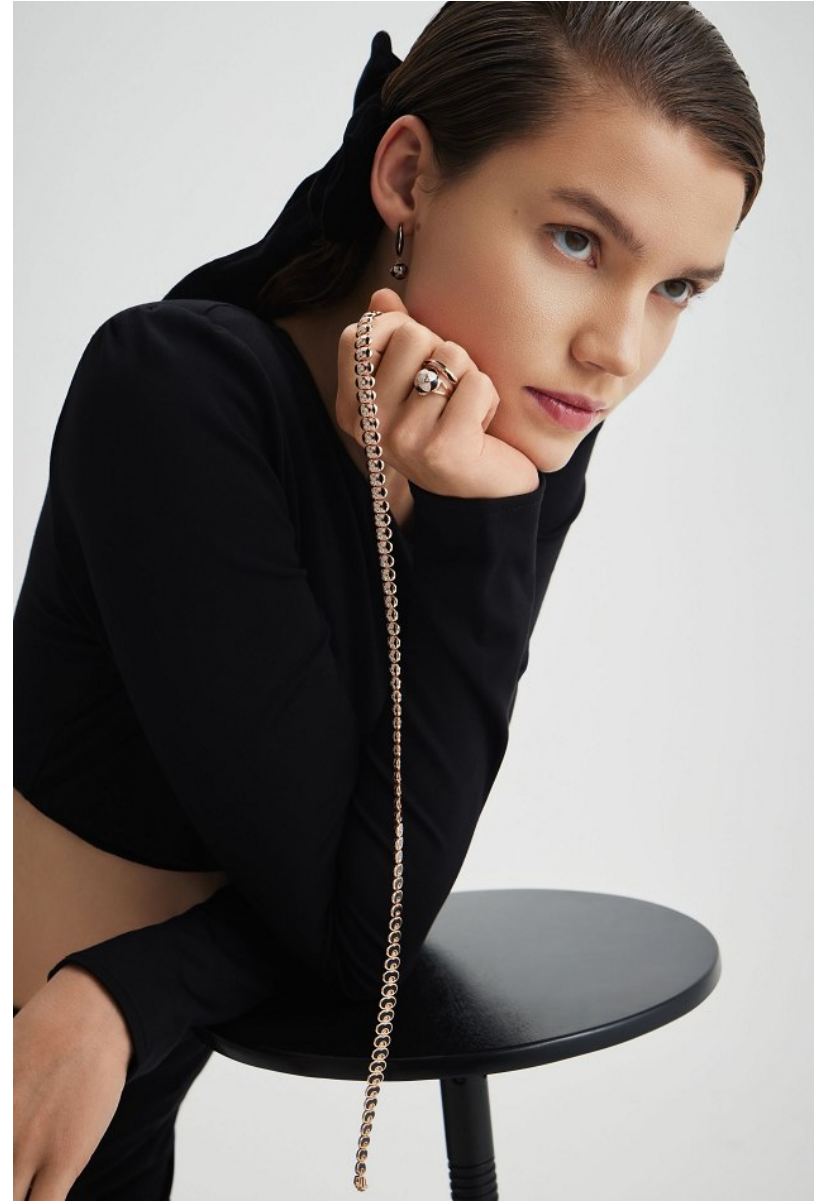

anm
MANAGEMENT

1159 Dundas St. E, #148 Toronto, ON M4M 3N9
Email: info@anm-mgmt.com Tel: 1.416.792.0357
www.anm-mgmt.com