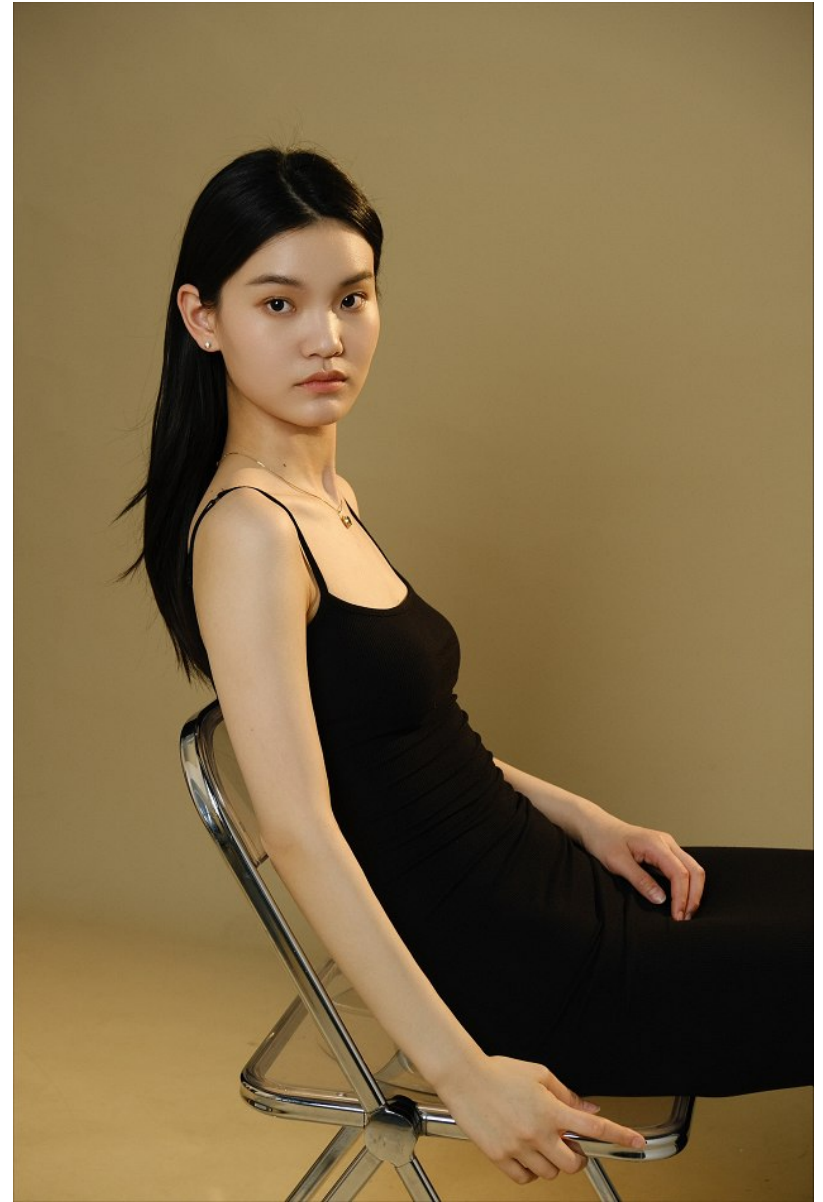

anm
MANAGEMENT

1159 Dundas St. E, #148 Toronto, ON M4M 3N9
Email: info@anm-mgmt.com Tel: 1.416.792.0357
www.anm-mgmt.com