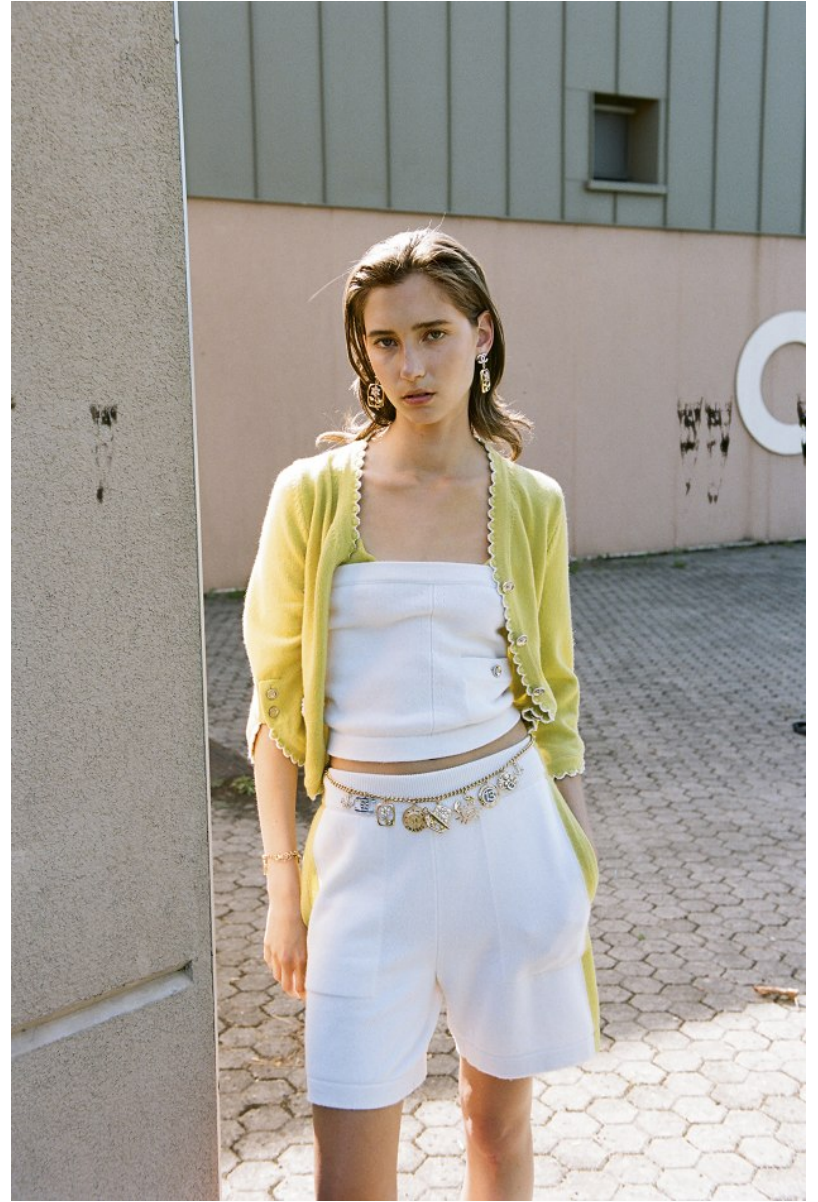

EMILY KASTEN

Height 5'10" / 178cm

Bust 30" / 76cm Cup B Waist 23.5" / 60cm Hips 34.5" / 87cm Dress 0 - 2 US / 30 - 32 EU / 2 - 4 UK Shoes 8 US / 24 EU / 7 UK(kids)

Hair Brown Eyes Blue

anm
MANAGEMENT

1159 Dundas St. E, #148 Toronto, ON M4M 3N9
Email: info@anm-mgmt.com Tel: 1.416.792.0357
www.anm-mgmt.com