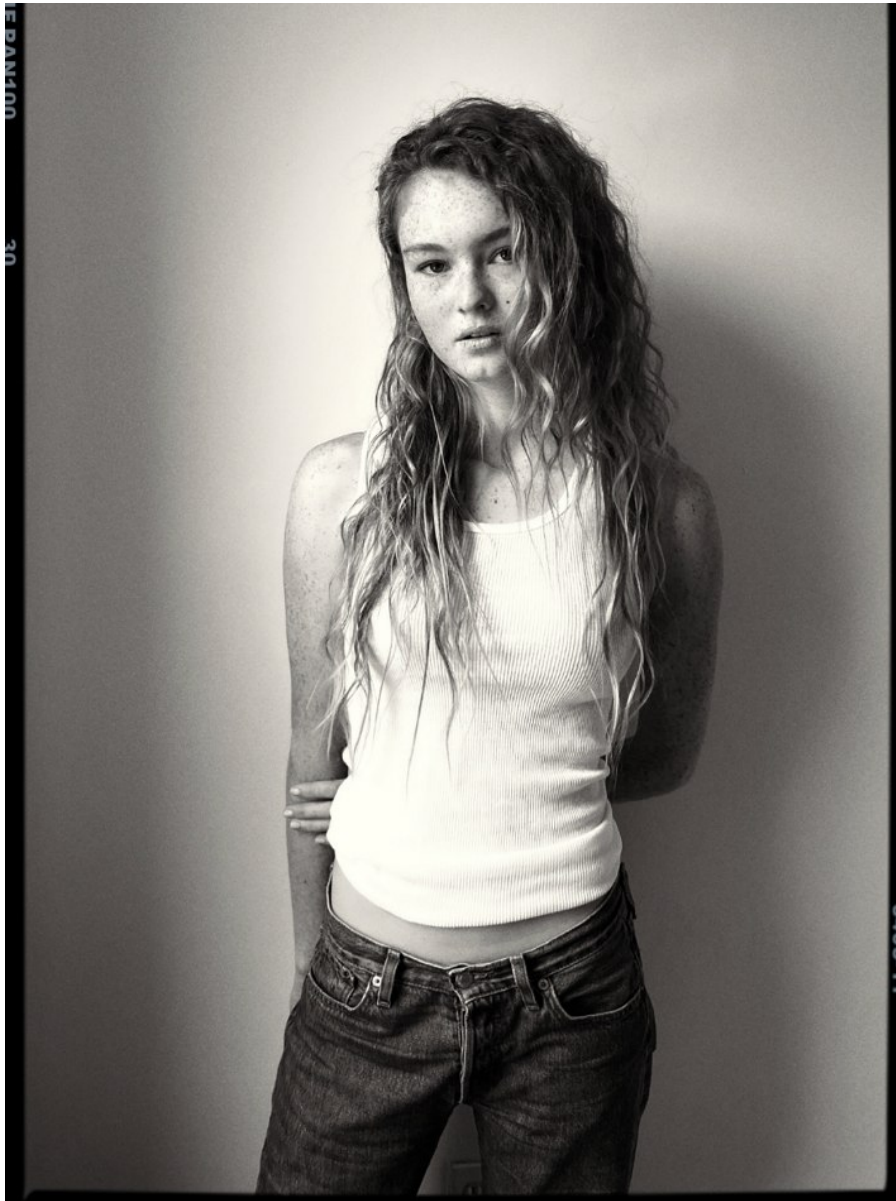

SYDNEY HOEVEL

Height 5'8" / 173cm

Bust 32" / 81cm Cup B Waist 24" / 61cm Hips 35.5" / 90cm Dress 0 - 2 US / 30 - 32 EU / 2 - 4

UK Shoes 8 US / 39 EU / 6 UK

Hair Strawberry Blonde Eyes Brown