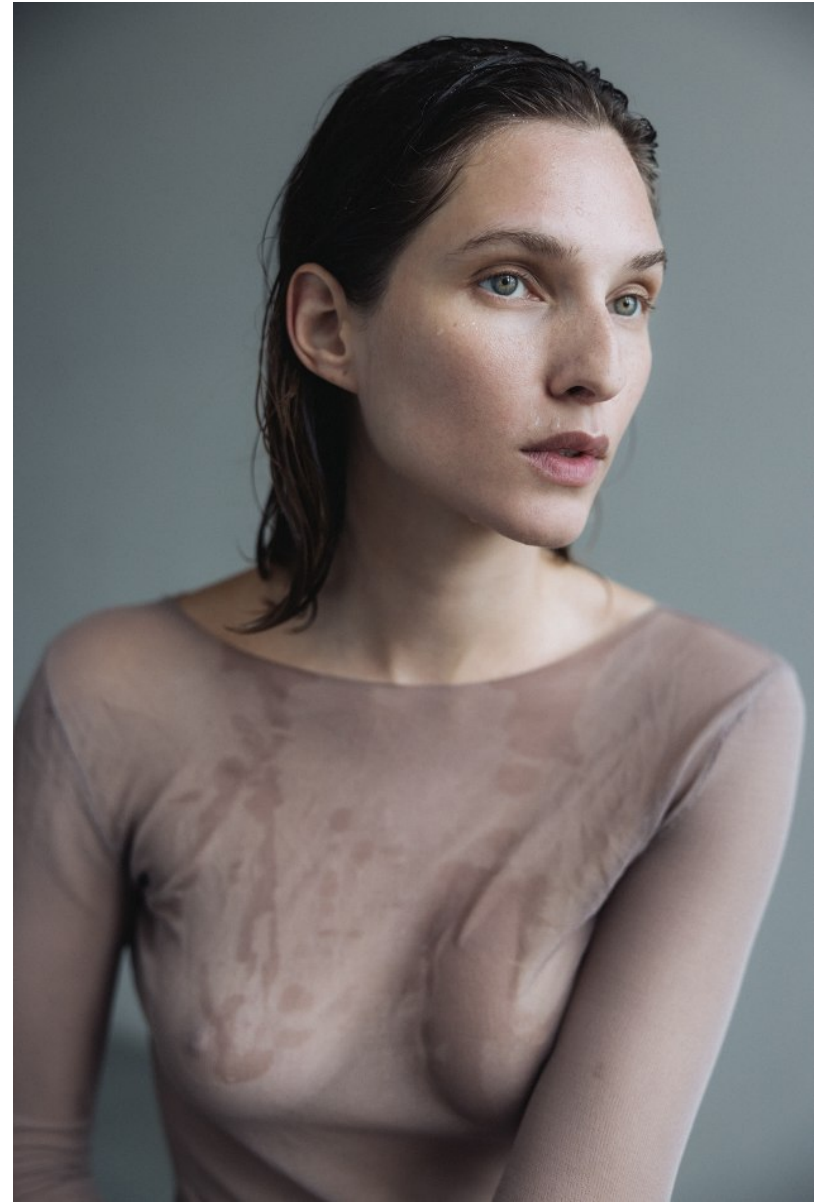

anm
MANAGEMENT

1159 Dundas St. E, #148 Toronto, ON M4M 3N9
Email: info@anm-mgmt.com Tel: 1.416.792.0357

www.anm-mgmt.com