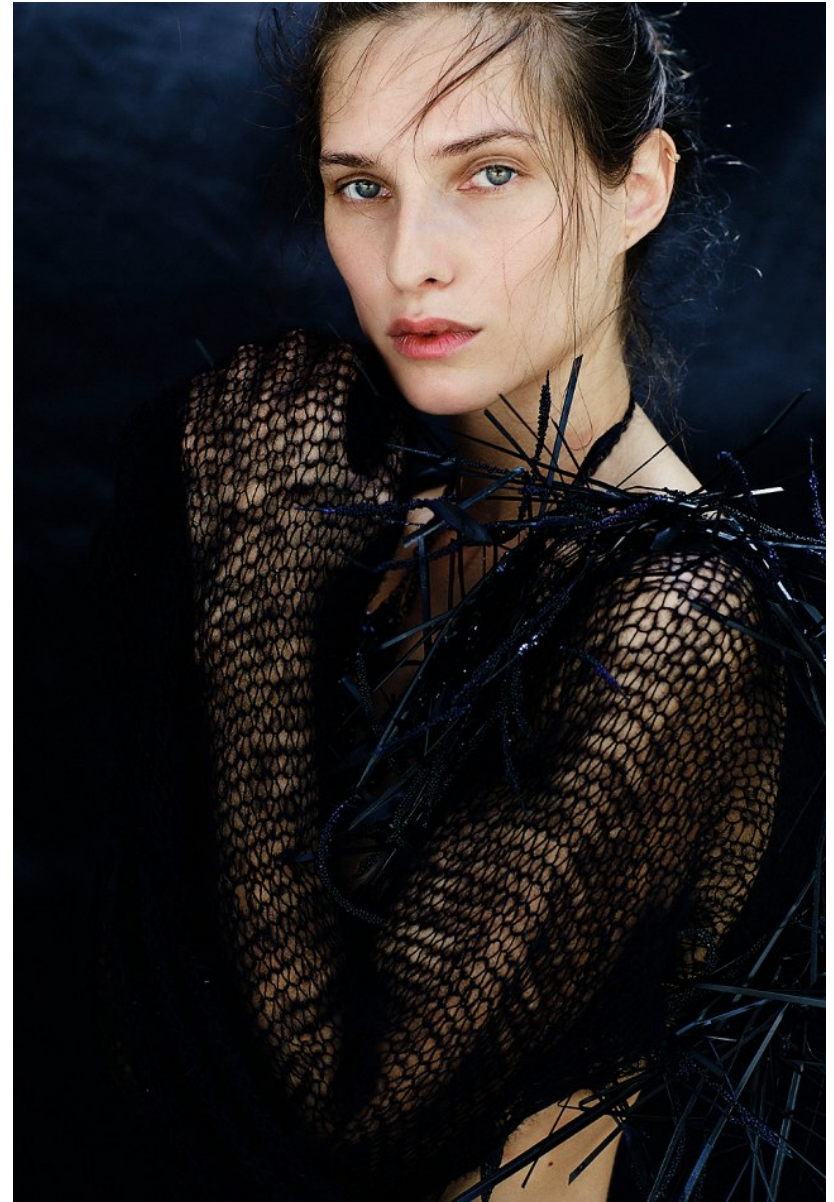

anm
MANAGEMENT

1159 Dundas St. E, #148 Toronto, ON M4M 3N9
Email: info@anm-mgmt.com Tel: 1.416.792.0357

www.anm-mgmt.com