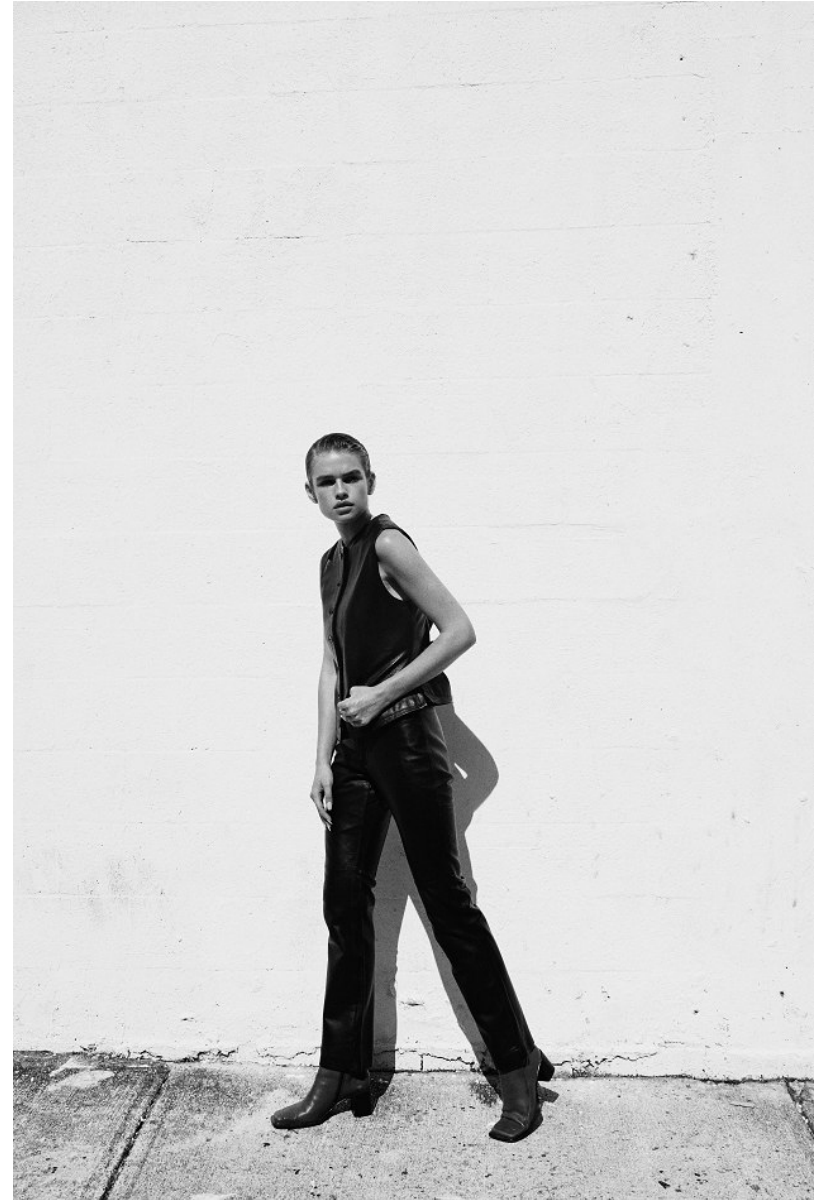

anm
MANAGEMENT

1159 Dundas St. E, #148 Toronto, ON M4M 3N9
Email: info@anm-mgmt.com Tel: 1.416.792.0357
www.anm-mgmt.com