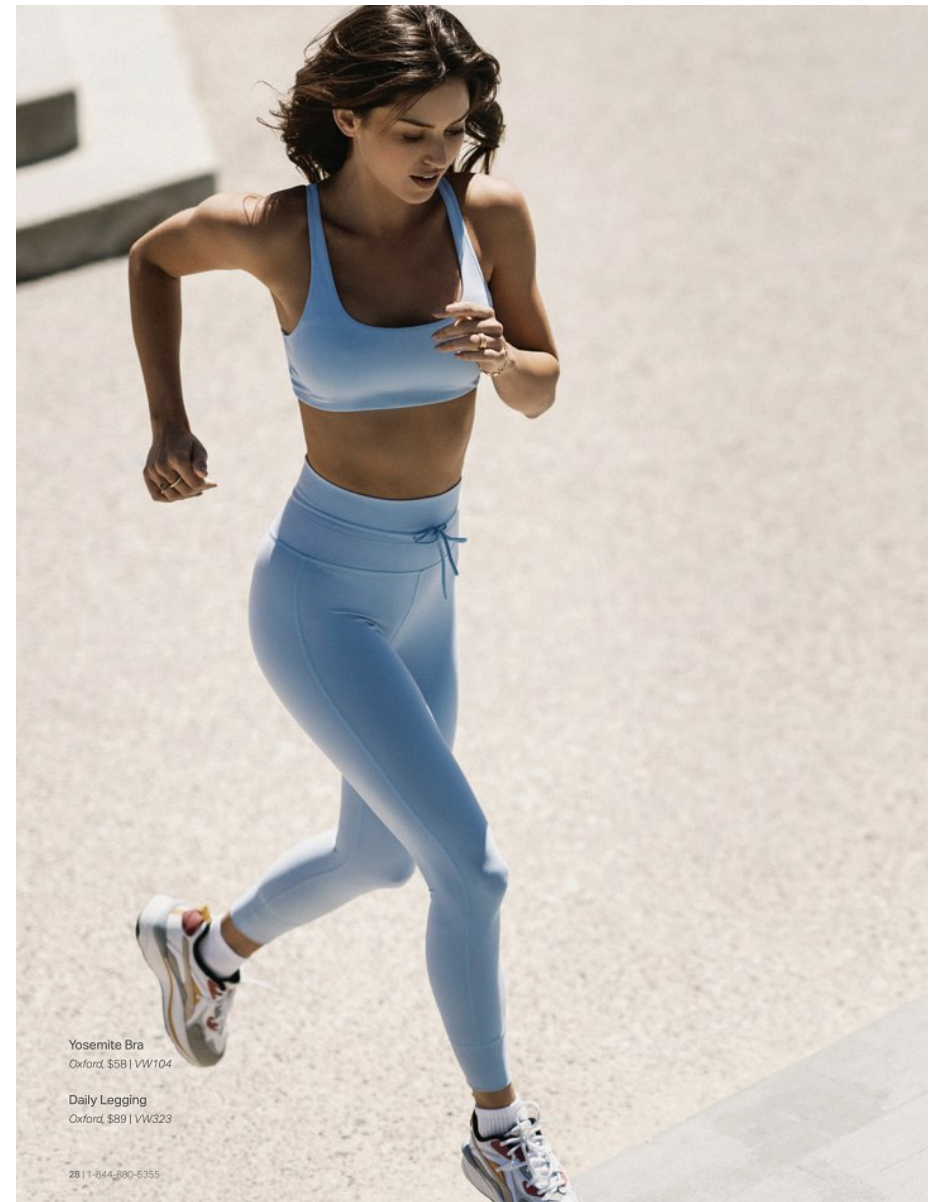

Yosemite Bra
Oxford, $58 | VW104

Daily Legging
Oxford, $89 | VW323

28 | 1-844-880-5355

anm
MANAGEMENT

1159 Dundas St. E, #148 Toronto, ON M4M 3N9
Email: info@anm-mgmt.com Tel: 1.416.792.0357
www.anm-mgmt.com