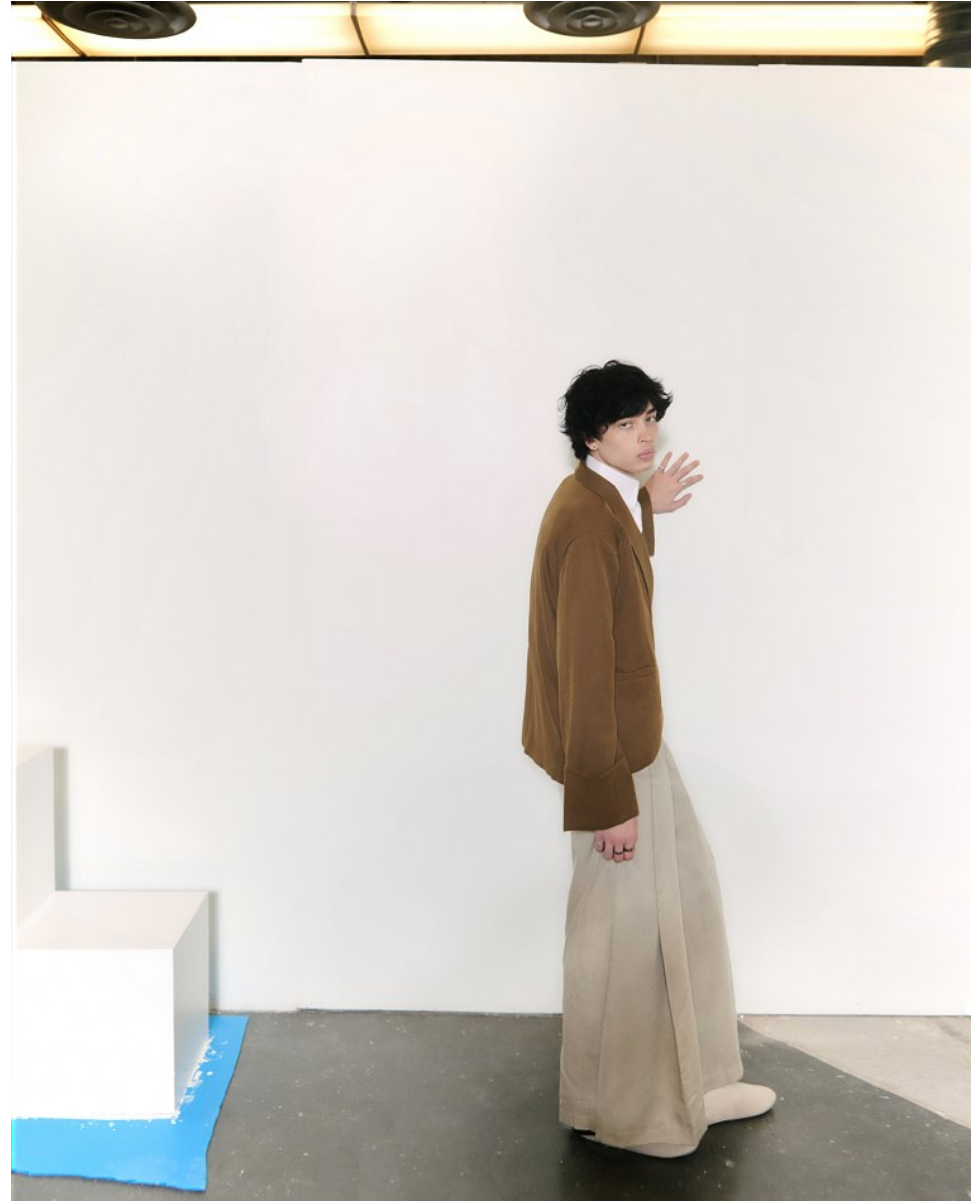

anm
MANAGEMENT

1159 Dundas St. E, #148 Toronto, ON M4M 3N9
Email: info@anm-mgmt.com Tel: 1.416.792.0357
www.anm-mgmt.com