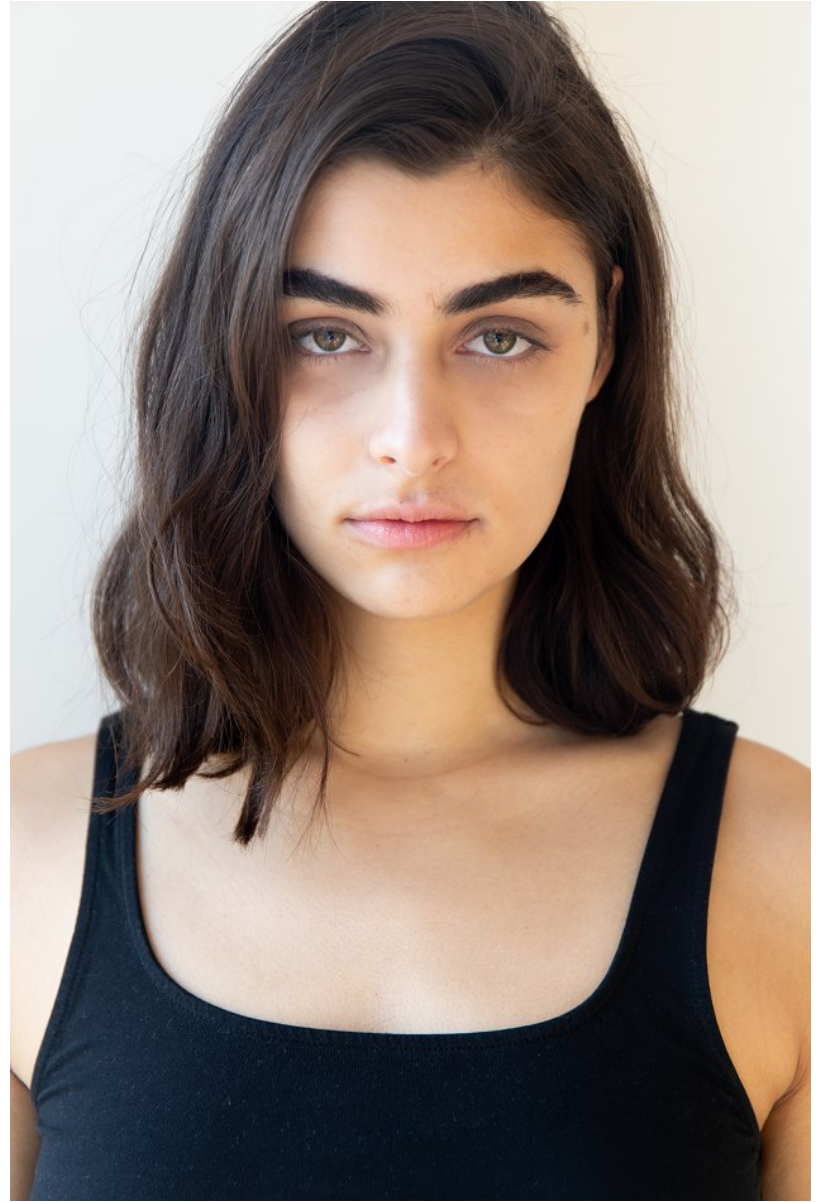

MAYA ELLIOTT

Height 5'10" / 178cm

Bust 34" / 86cm Waist 26" / 66cm Hips 37" / 94cm Dress 4 US / 34 EU / 6 UK Shoes 8 US / 39 EU / 6 UK

Hair Brown Eyes Green / Brown

anm
MANAGEMENT

1159 Dundas St. E, #148 Toronto, ON M4M 3N9
Email: info@anm-mgmt.com Tel: 1.416.792.0357
www.anm-mgmt.com