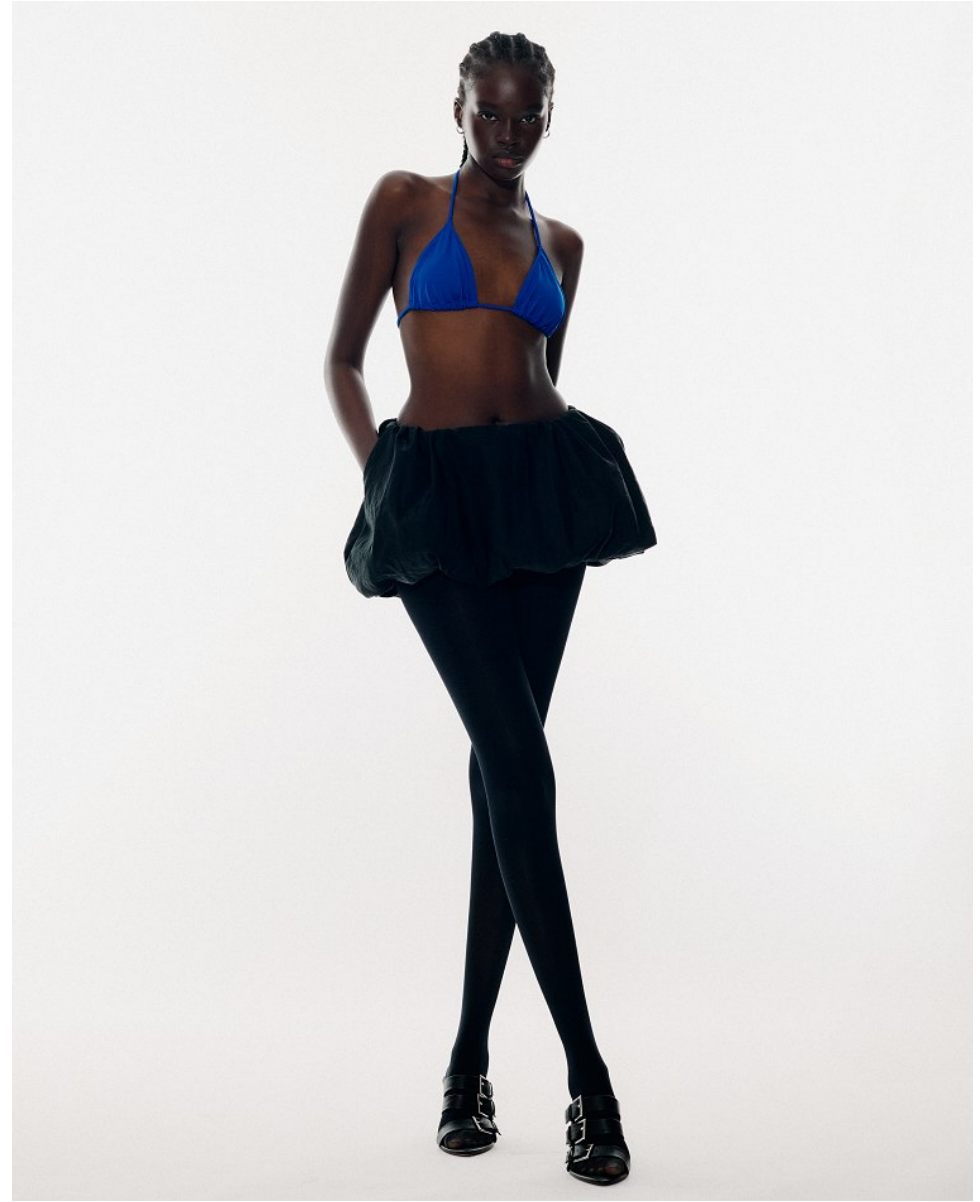

anm
MANAGEMENT

1159 Dundas St. E, #148 Toronto, ON M4M 3N9
Email: info@anm-mgmt.com Tel: 1.416.792.0357
www.anm-mgmt.com