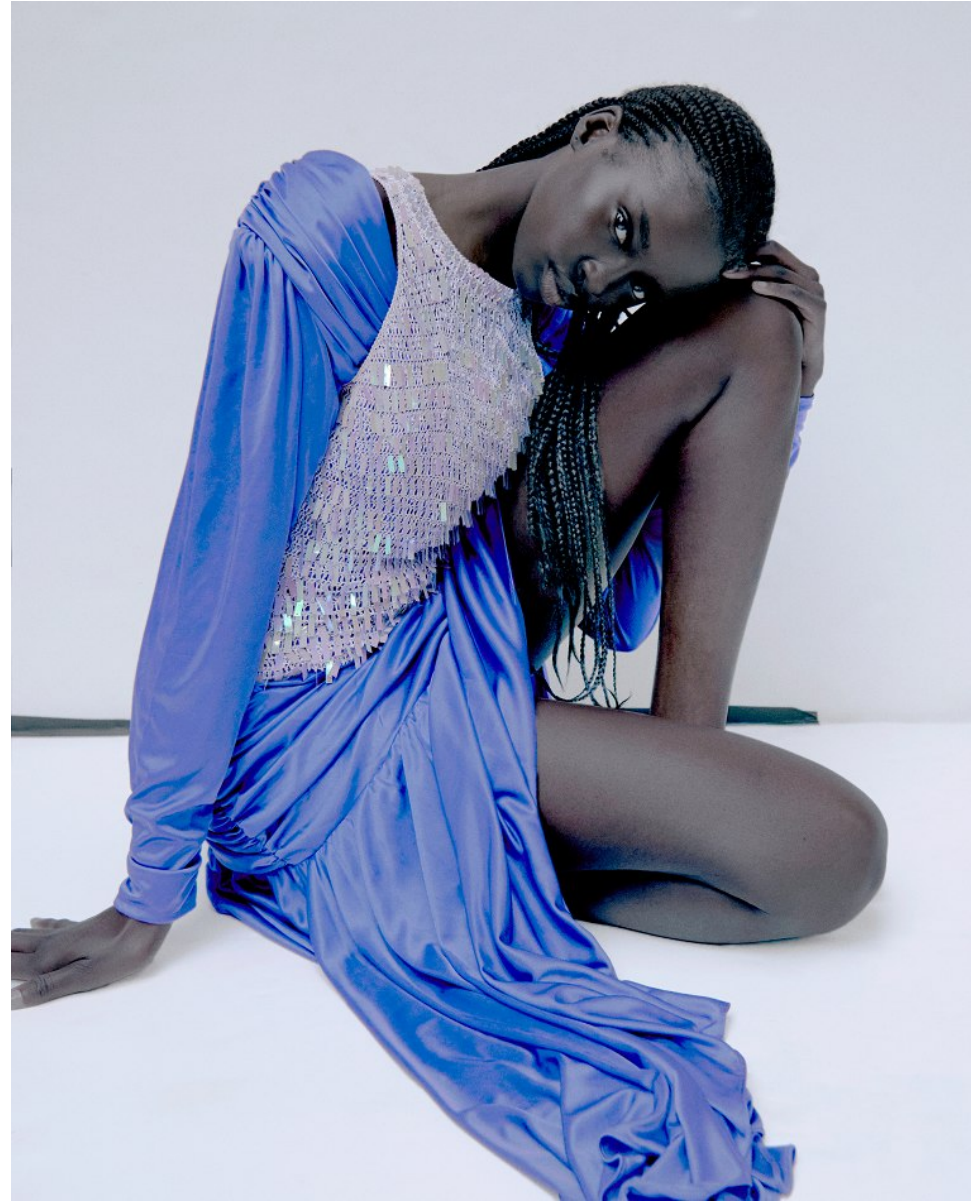

NYADORA JANY

Height 5'10.5" / 179cm

Bust 32" / 81cm Waist 23" / 58cm Hips 36" / 92cm Dress 4 US / 34 EU / 6 UK Shoes 9 US / 40 EU / 6.5 UK

Hair *Dark Brown* Eyes *Brown*

anm
MANAGEMENT

1159 Dundas St. E, #148 Toronto, ON M4M 3N9
Email: info@anm-mgmt.com Tel: 1.416.792.0357
www.anm-mgmt.com

NYADORA JANY

Height 5'10.5" / 179cm

Bust 32" / 81cm Waist 23" / 58cm Hips 36" / 92cm Dress 4 US / 34 EU / 6 UK Shoes 9 US / 40 EU / 6.5 UK

Hair *Dark Brown* Eyes *Brown*

the after party

photography. natasha gerschon
creative direction + fashion. lucia perna