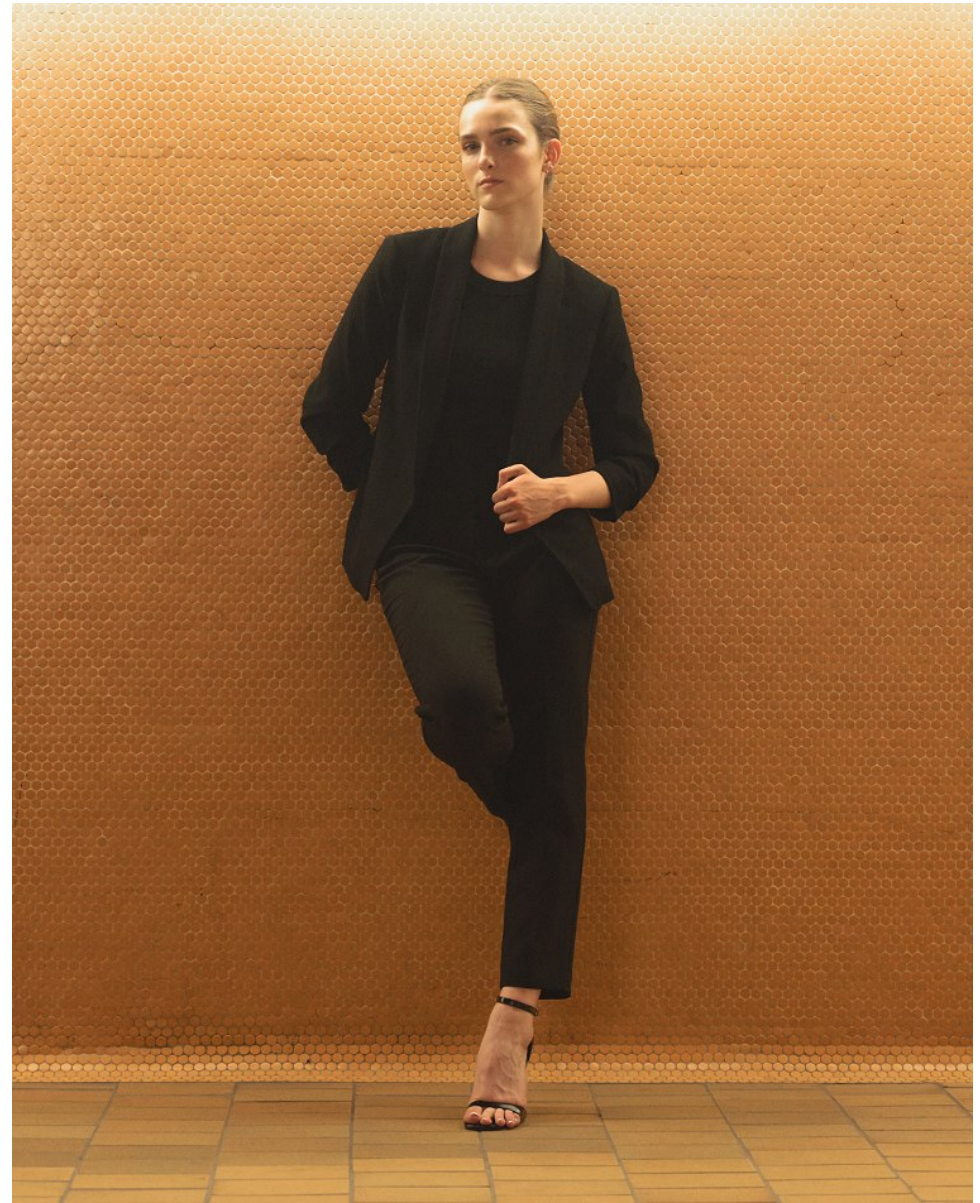

anm
MANAGEMENT

1159 Dundas St. E, #148 Toronto, ON M4M 3N9
Email: info@anm-mgmt.com Tel: 1.416.792.0357
www.anm-mgmt.com