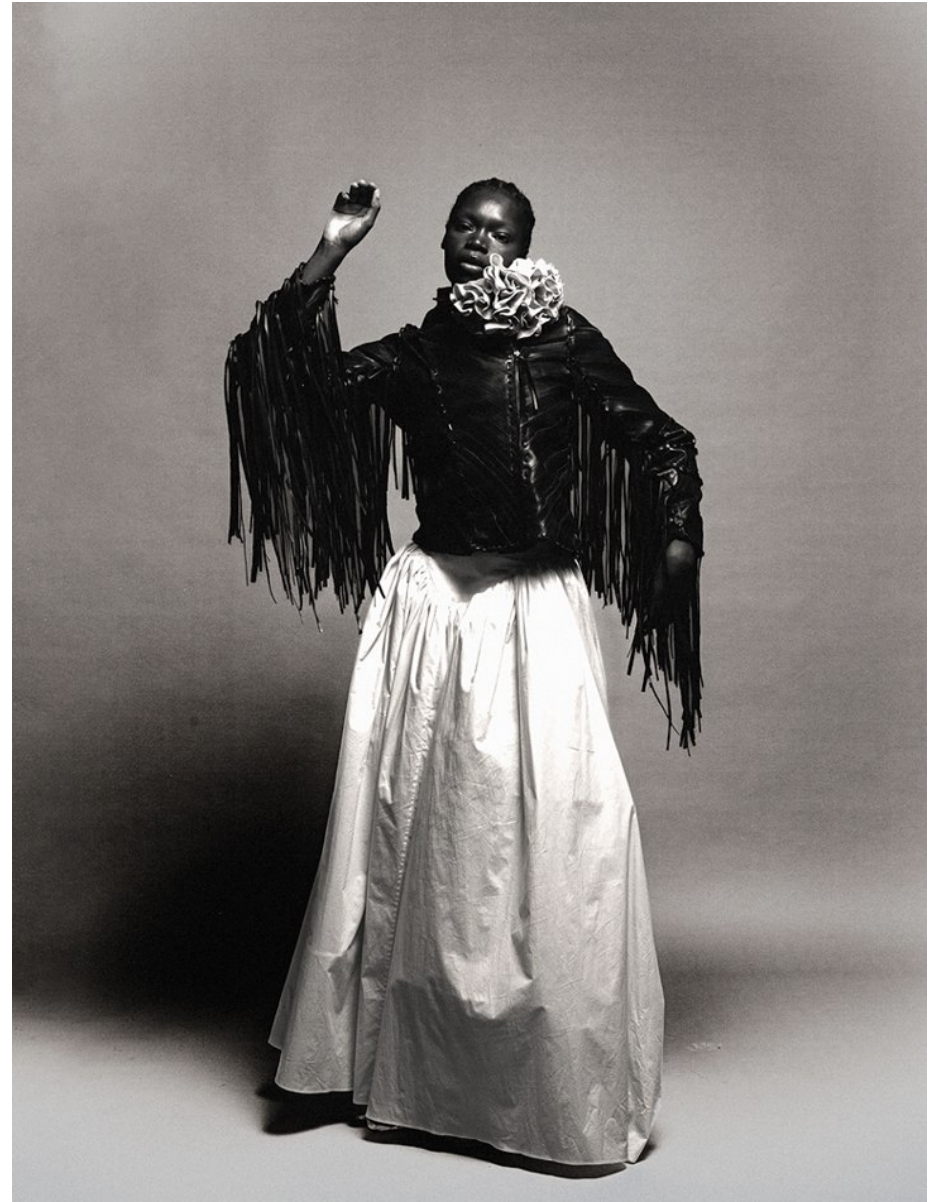

ADHEL LUAL

Height 5'10" / 178cm

Bust 34" / 86cm Waist 24.5" / 62cm Hips 35" / 89cm Dress 2 US / 32 EU / 4 UK Shoes 8.5

US / 25 EU / 7.5 UK(kids)

Hair Black Eyes Black

anm
MANAGEMENT

1159 Dundas St. E, #148 Toronto, ON M4M 3N9