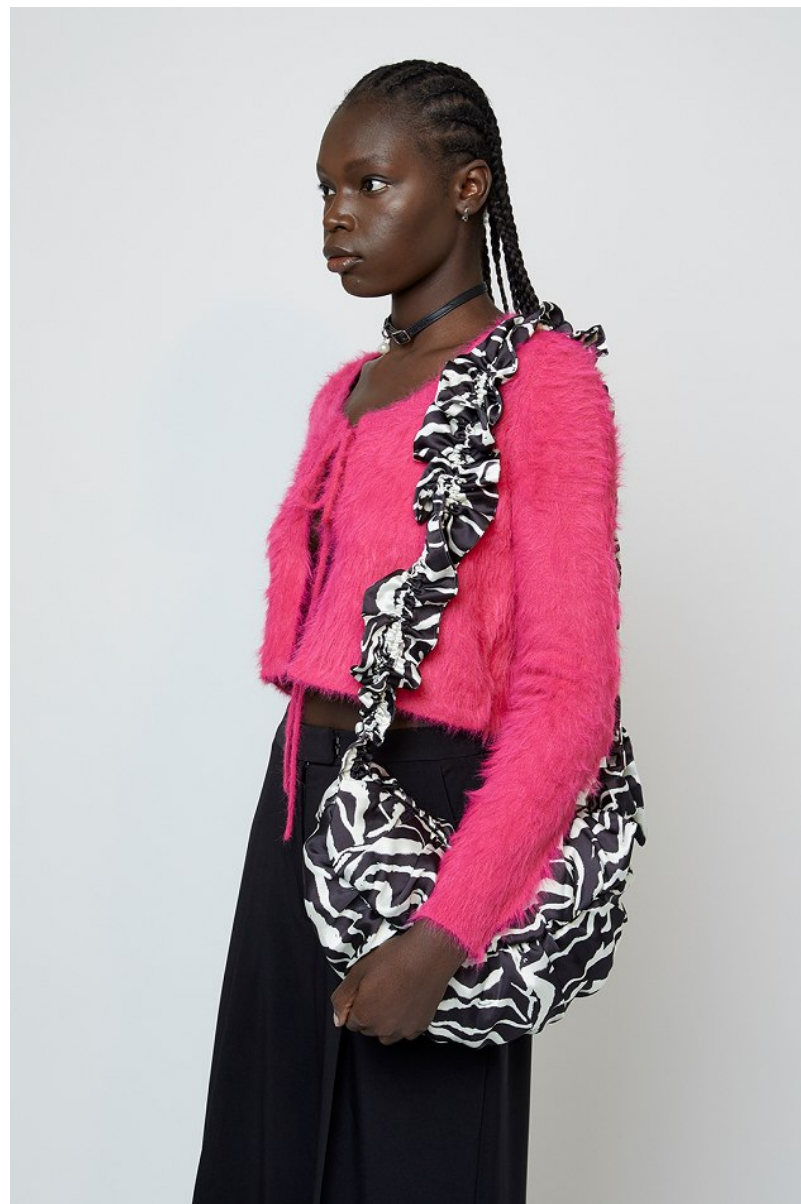

US / 25 EU / 7.5 UK(kids)

Hair Black Eyes Black

anm
MANAGEMENT

1159 Dundas St. E, #148 Toronto, ON M4M 3N9
Email: info@anm-mgmt.com Tel: 1.416.792.0357
www.anm-mgmt.com

ADHEL LUAL

Height 5'10" / 178cm

Bust 34" / 86cm Waist 24.5" / 62cm Hips 35" / 89cm Dress 2 US / 32 EU / 4 UK Shoes 8.5 US / 25 EU / 7.5 UK(kids)