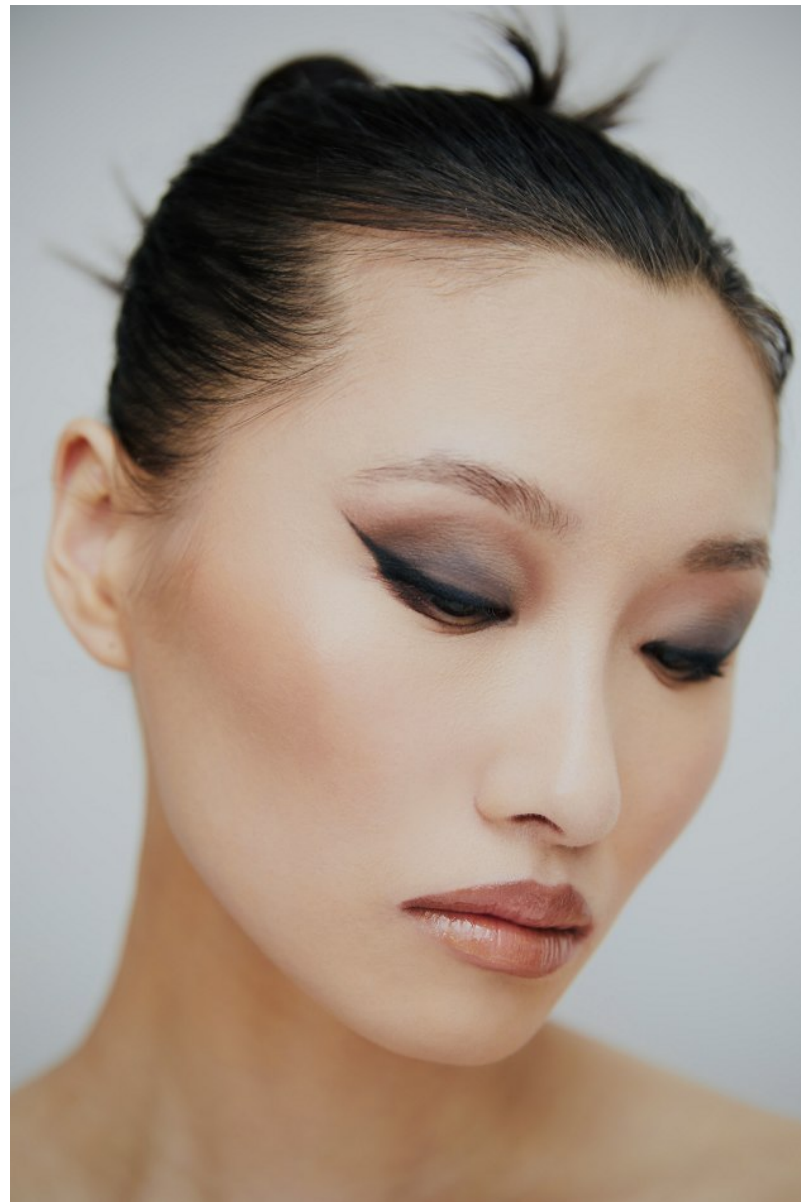

anm
MANAGEMENT

1159 Dundas St. E, #148 Toronto, ON M4M 3N9
Email: info@anm-mgmt.com Tel: 1.416.792.0357
www.anm-mgmt.com