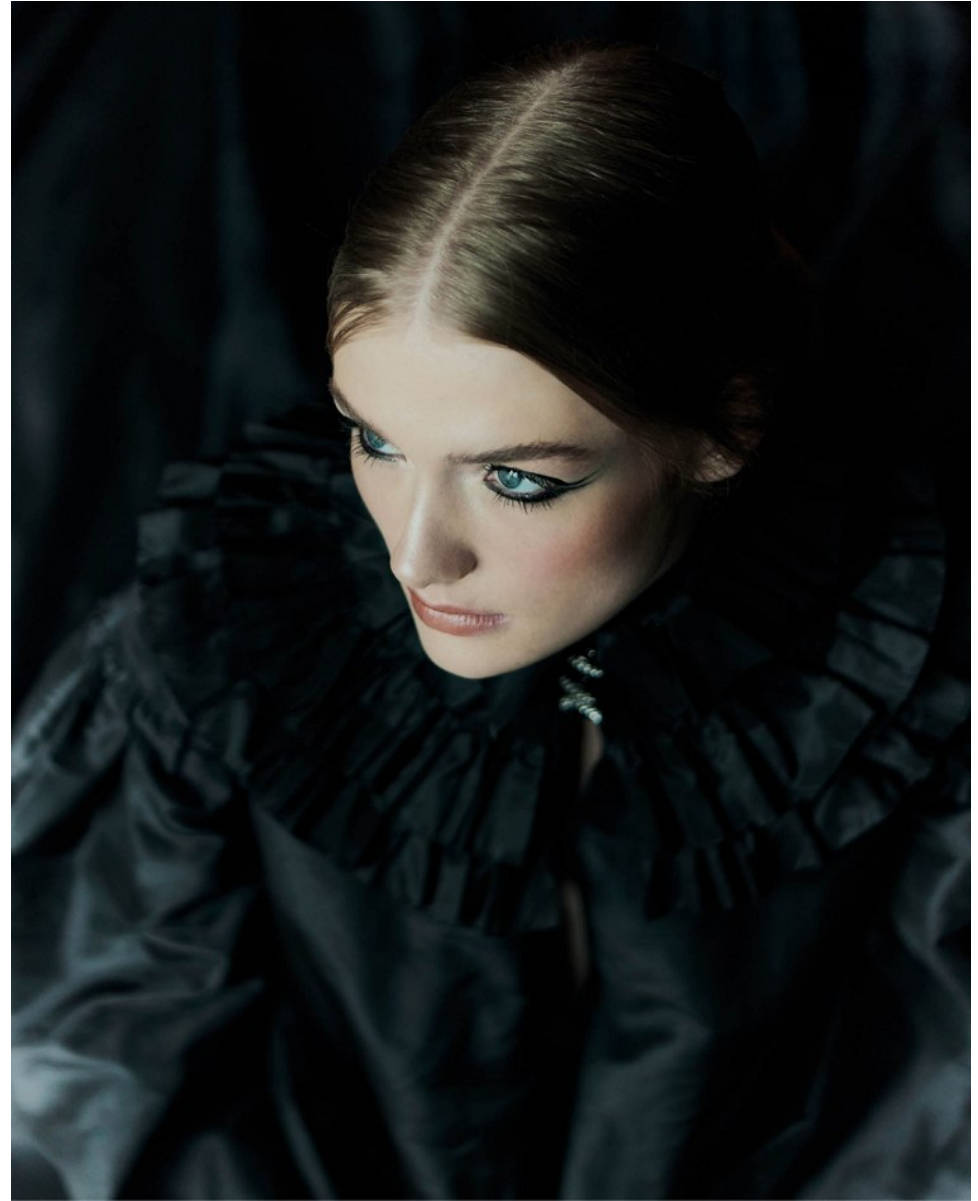

anm
MANAGEMENT

1159 Dundas St. E, #148 Toronto, ON M4M 3N9
Email: info@anm-mgmt.com Tel: 1.416.792.0357
www.anm-mgmt.com